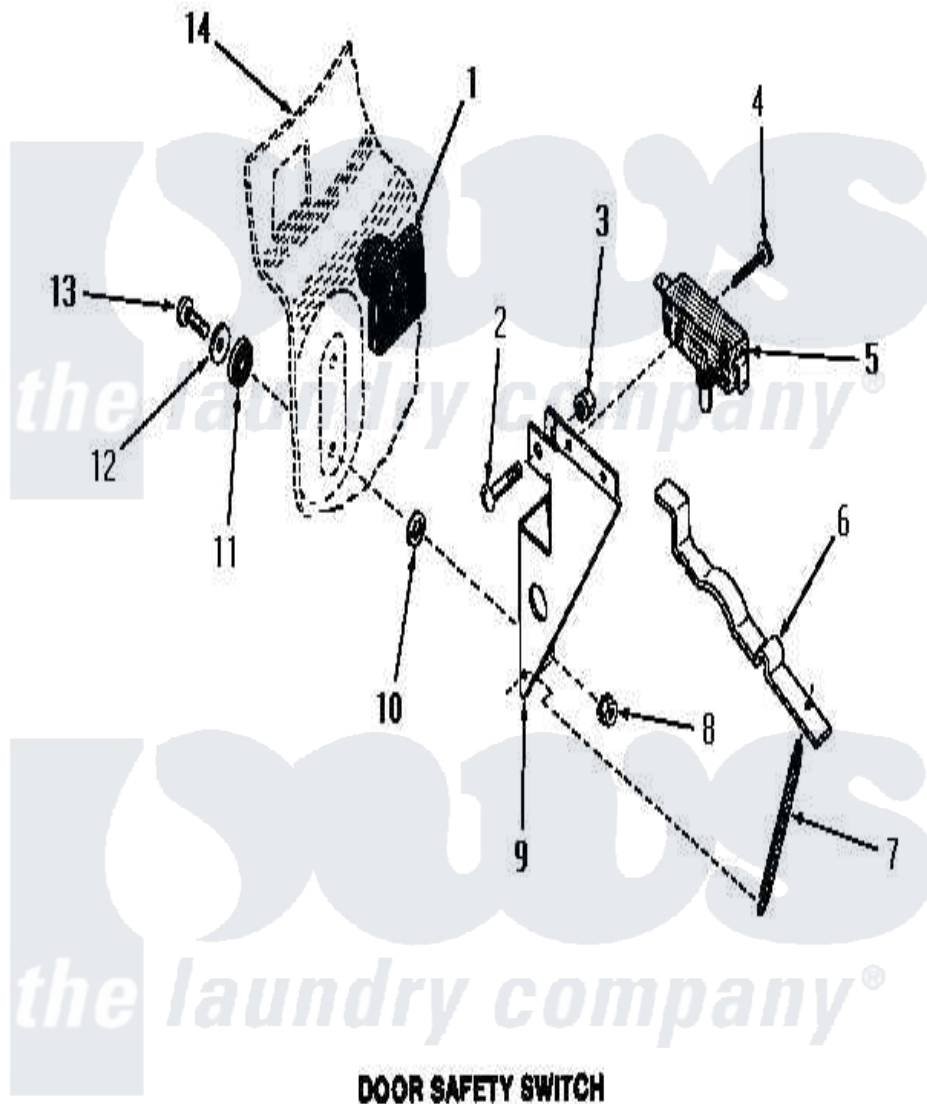

Amana FA4200 11 - DOOR SAFETY SWITCH

DOOR SAFETY SWITCH

Amana [Residential Amana FA4200 Washer Parts](#) Parts Diagram 11 - DOOR SAFETY SWITCH
 Click on the part number to view part

Item	Original Part Number	Replaced By	Status	Part Description
1	23591			Diaphragm
2	Y02370		Not Available	SCREW,10-24X15/16 HEX
3	22001			Nut, 10-24 Nylon Hex BR
4	51783			Screw, 6b-20 X 7/8 HeX
5	23540		Not Available	SWITCH
6	23592		Not Available	ARM
7	26766		Not Available	SPRING
8	23951	M0282009		Nut
9	22783		Not Available	BRACKET
10	21735		Not Available	LOCKWASHER,No.10 INTSHKP
11	02928		Not Available	WASHER
12	20492	M0270504		Washer
13	21081			Screw, 10-24 X 1/2 RD H
14	Y00000000		Not Available	SEE NOTE DRAIN TUB