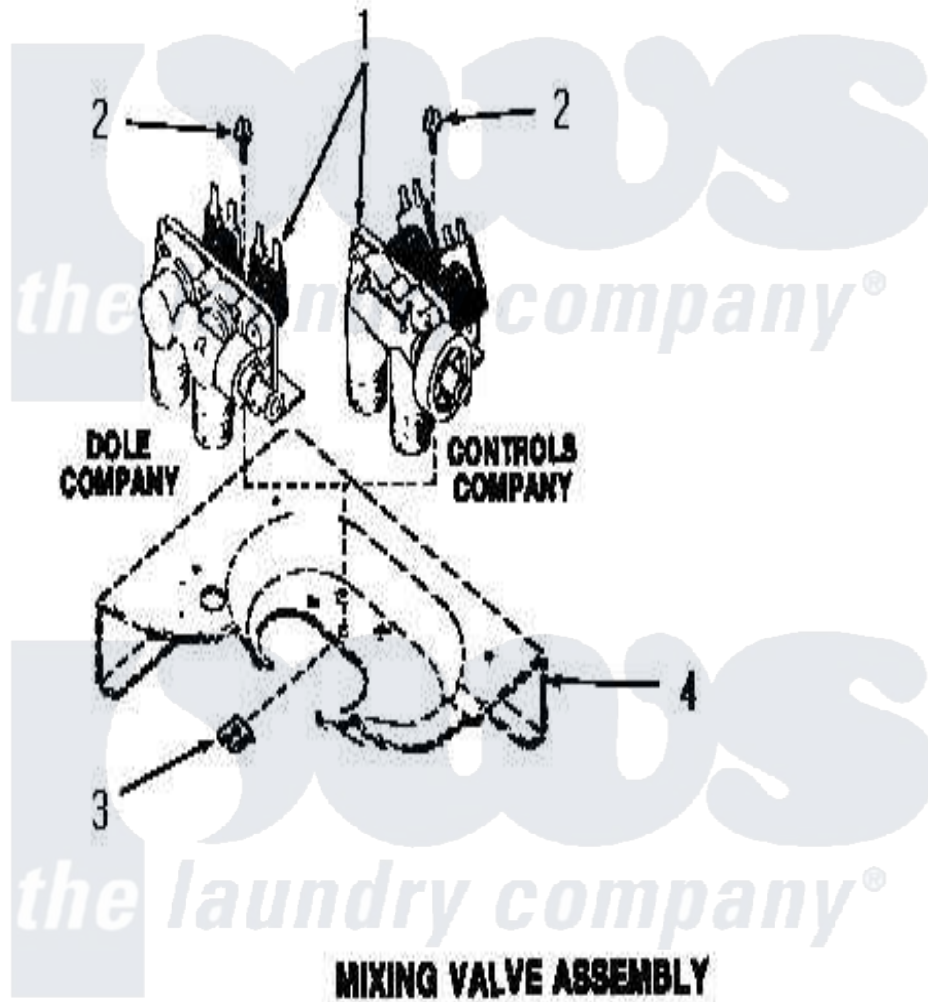

# Amana FA4200 14 - MIXING VALVE ASSY

Amana Residential Amana FA4200 Washer Parts Parts Diagram 14 - MIXING VALVE ASSY  
Click on the part number to view part

Item	Original Part Number	Replaced By	Status	Part Description
1	25832	<a href="#">205613</a>		Water Valve
2	23962	<a href="#">W10116760</a>		Screw
3	23277		Not Available	NUT,SPEED
4	Y00000000		Not Available	SEE NOTE CABINET TOP