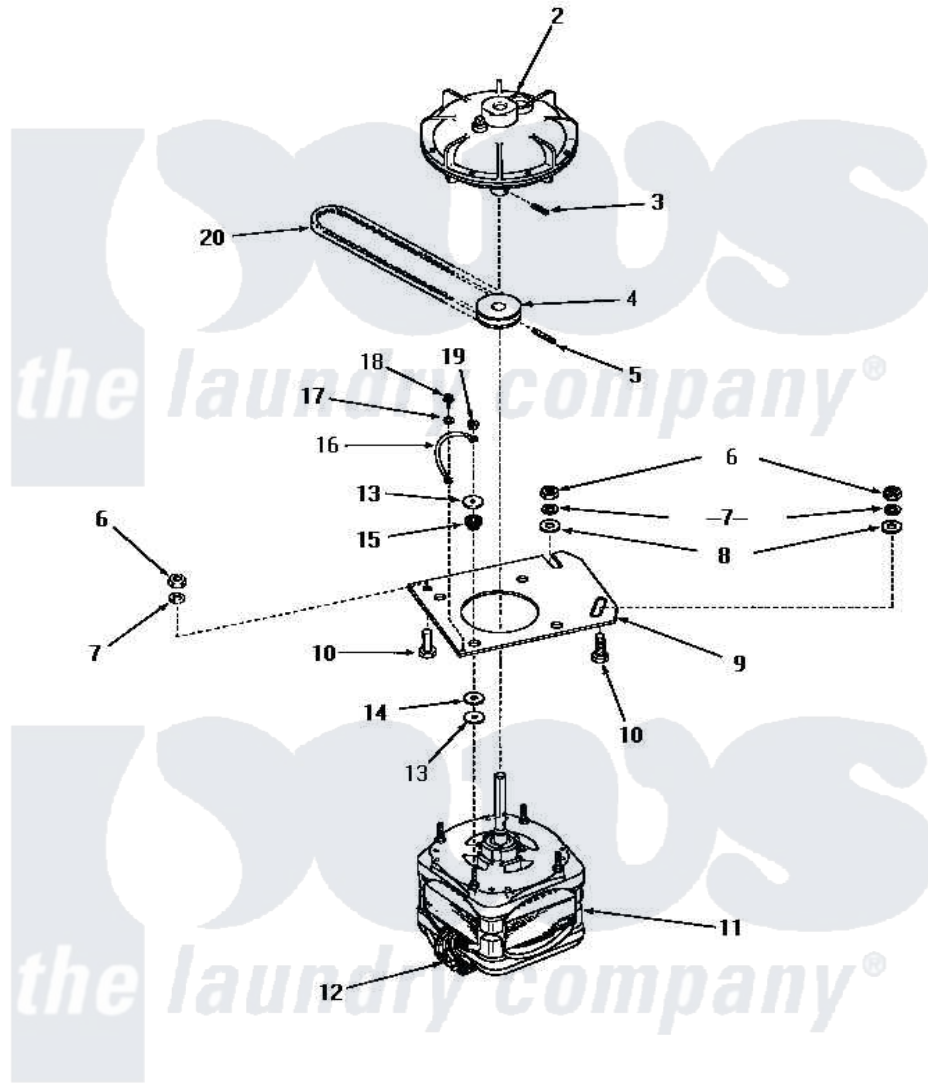

# Amana FA4200 15 - MOTOR, FLUID DRIVE & PUMP BELT

## MOTOR, FLUID DRIVE AND PUMP BELT

Amana [Residential Amana FA4200 Washer Parts](#) Parts Diagram 15 - MOTOR, FLUID DRIVE & PUMP BELT

[Click on the part number to view part](#)

Item	Original Part Number	Replaced By	Status	Part Description
2	<a href="#">24706</a>			Assembly, Fluid Drive
3	24703		Not Available	PIN,ROLL
4	<a href="#">26116</a>			Pulley, Drive
5	<a href="#">23750</a>			Pin, Roll
6	20274	<a href="#">62739</a>		Nut, Lock
7	<a href="#">20277</a>			Lockwasher, 3/8 Std X 3
8	<a href="#">20279</a>			Washer, 13/32 ID x 13/16 OD
9	23769		Not Available	PLATE,MOUNTING
10	20255		Not Available	SCREW,3/8-16 X 1 HEX H
11	<a href="#">26069</a>			X Assembly, Motor And Pulley
12	24142		Not Available	SWITCH,MOTOR
"	24139		Not Available	SWITCH,MOTOR
13	20103	<a href="#">M0270519</a>		Washer
14	<a href="#">20104</a>			Washer
15	20102		Not Available	WASHER
16	25484		Not Available	GROUND WIRE

17	21735	Not Available	LOCKWASHER, No. 10 INTSHKP
18	<a href="#">20530</a>		Screw, 10-24 x 3/8 Hex
19	<a href="#">23604</a>		Nut, Hex 10-32 Lock
20	23759	Not Available	BELT
NI	20299	Not Available	FLUID DRIVE FLUID-BULK