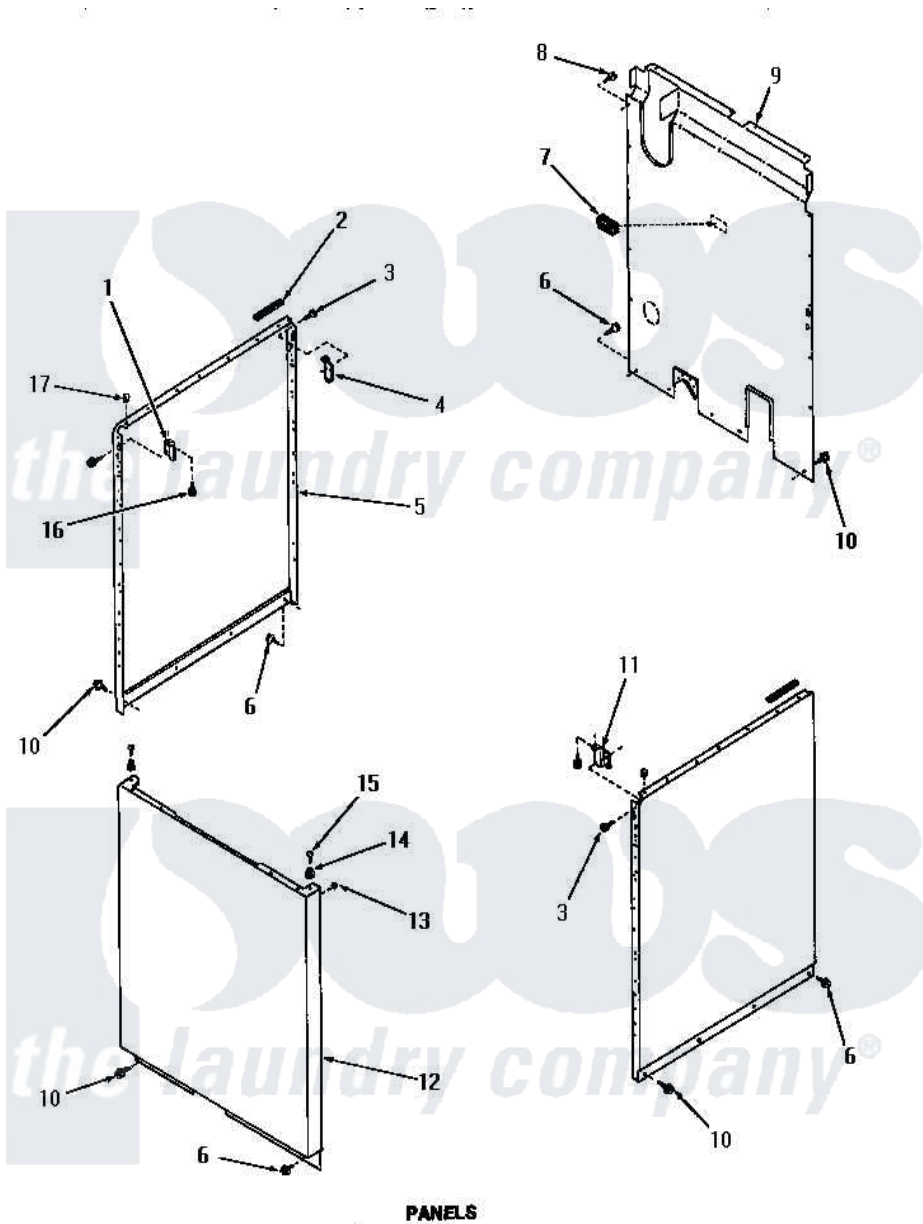

# Amana FA4200 16 - PANELS

## PANELS

Amana [Residential Amana FA4200 Washer Parts](#) Parts Diagram 16 - PANELS  
 Click on the part number to view part

Item	Original Part Number	Replaced By	Status	Part Description
1	26691		Not Available	BRACKET,HOLD DOWN-L.H.
2	<a href="#">80312</a>			Bumper Pad
3	51784		Not Available	SCREW,10B-16 X 1/2 HEX
4	<a href="#">52487</a>			Lug, Hold-Down
5	26821K		Not Available	SIDE PANEL, RIGHT OR LEFT, COF
"	26821A		Not Available	PANEL,SIDE
"	26821C		Not Available	SIDE PANEL, RIGHT OR LEFT, COP
"	26821L		Not Available	PANEL,SIDE
"	26821H		Not Available	PANEL,SIDE
"	26821W		Not Available	SIDE PANEL, LEFT OR RIGHT, WHI
6	26415	<a href="#">27001200</a>		Screw
7	23257		Not Available	PAD,BUMPER
8	51784		Not Available	SCREW,10B-16 X 1/2 HEX
9	24342GR		Not Available	REAR PANEL, GRAY

10	26592	Not Available	HEX HEAD SCREW
11	26690	Not Available	BRACKET,HOLD DOWN-R.H.
12	26822A	Not Available	PANEL,FRONT
"	26822K	Not Available	FRONT PANEL, COFFEE
"	26822C	Not Available	LOADING DOOR, COPPERTONE
"	26822L	Not Available	PANEL,FRONT
"	26822H	Not Available	PANEL,FRONT
"	26822W	Not Available	LOADING DOOR, WHITE
13	<a href="#">20387</a>		Bumper
14	23020	Not Available	MOUNT,PANEL
15	Q6535	Not Available	SCREW,10B-16 X 3/4 ROU
16	<a href="#">23008</a>		Screw, 10-24 X 3/4 Sems
17	<a href="#">21176</a>		Bumper