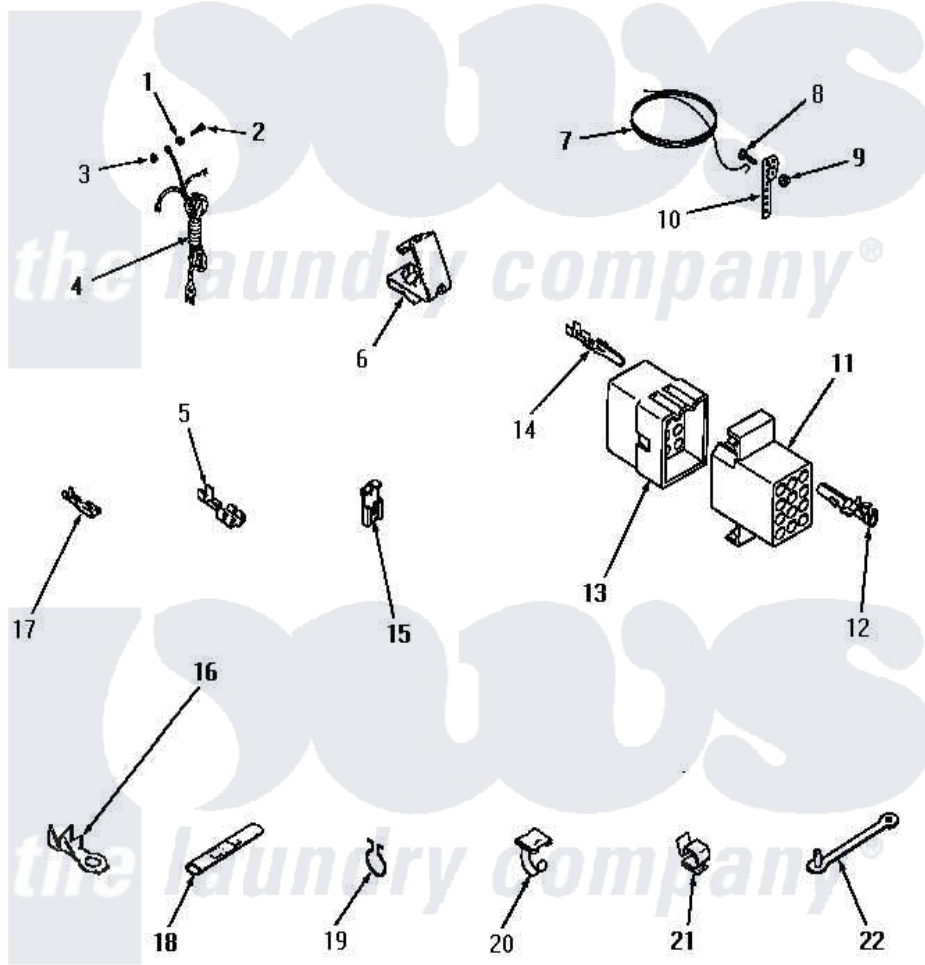

# Amana FA4200 17 - POWER CORD, WIRE & TERMINALS

## POWER CORD, WIRE AND TERMINALS

Amana [Residential Amana FA4200 Washer Parts](#) Parts Diagram 17 - POWER CORD, WIRE & TERMINALS  
 Click on the part number to view part

Item	Original Part Number	Replaced By	Status	Part Description
1	<a href="#">03815</a>			Lockwasher, No.10 Ext Shk
2	<a href="#">20267</a>			Screw, 10-24 X 3/8 Round
3	03673		Not Available	NUT
4	22660		Not Available	POWER CORD AND PLUG
5	Y00119		Not Available	SPADE TERMINAL(18 GAUGE) (1/4 INCH-(1) 18 GAUGE WIRE)
6	00158		Not Available	GROUND CLIP
7	Y21429		Not Available	GROUND WIRE
8	21431		Not Available	ROUND HEAD SCREW
9	Y20278		Not Available	LOCKWASHER
10	21430		Not Available	STRAP,GROUND
11	23042		Not Available	RECEPTACLE
"	Y23034	<a href="#">26163</a>		Receptacle, 9 Circuit
"	<a href="#">23036</a>			Receptacle, 12 Circuit
"	23038		Not Available	RECEPTACLE,15 CIRCUIT
"	23039	<a href="#">697780</a>		Receptacle,

12	Y00117	<a href="#">5011-XX</a>		093 Female Socket
13	23035		Not Available	PLUG,12 CIRCUIT
"	<a href="#">23033</a>			Plug, 9 Circuit
"	<a href="#">23037</a>			Plug, 15 Circuit
"	<a href="#">23041</a>			Plug, 6 Circuit
"	<a href="#">23040</a>			Plug-3 Circuit
14	<a href="#">Y00116</a>			Terminal, Pin-Male
15	<a href="#">Y00120</a>			Terminal, Flag-1/4 Fema
16	<a href="#">00110</a>			No.10 18 Gauge Wire
17	<a href="#">00112</a>			Terminal, Spade-3/16 Fe
18	21091		Not Available	CONNECTOR TWO 1/4 INCH MALE
19	<a href="#">51291</a>			Clip, Wire
20	21793		Not Available	CABLE CLIP
21	<a href="#">21036</a>			Clip, Cable
22	22837		Not Available	STRAP,WIRE