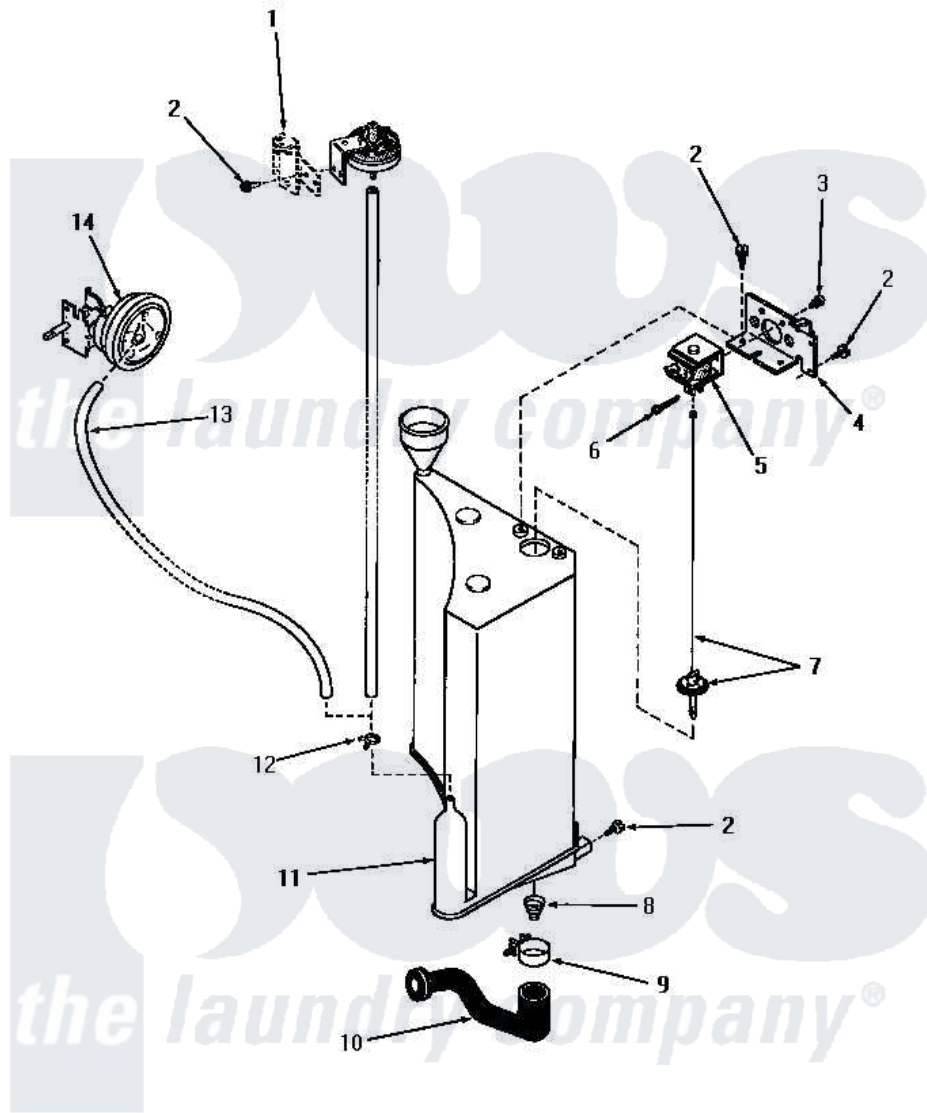

Amana FA4200 18 - PRESSURE SWITCH, RESERVOIR & DRAIN VALVE

PRESSURE SWITCH, RESERVOIR AND DRAIN VALVE

Amana [Residential Amana FA4200 Washer Parts](#) Parts Diagram 18 - PRESSURE SWITCH, RESERVOIR & DRAIN VALVE

[Click on the part number to view part](#)

Item	Original Part Number	Replaced By	Status	Part Description
1	Y00000000		Not Available	SEE NOTE TOP HOLD-DOWN BRACKET, LEFT-FRONT
2	51784		Not Available	SCREW,10B-16 X 1/2 HEX
3	Y03950			Screw, 10-32 x 5/16 Sems
4	Y26000		Not Available	BRACKET
5	25999		Not Available	SOLENOID,DRAIN VALVE
6	20248			Pin, Cotter
7	26244			Assembly, Plunger-Drain Val
8	25997		Not Available	SPRING,DRAIN VALVE
9	20824		Not Available	HOSE CLAMP
10	25998			Hose, Drain-Pressure Ta
11	25993		Not Available	RESERVOIR
12	Y22294	596669		Clamp, Manifold
13	24444		Not Available	NO LONGER AVAILABLE
14	26051		Not Available	SWITCH,PRESSURE