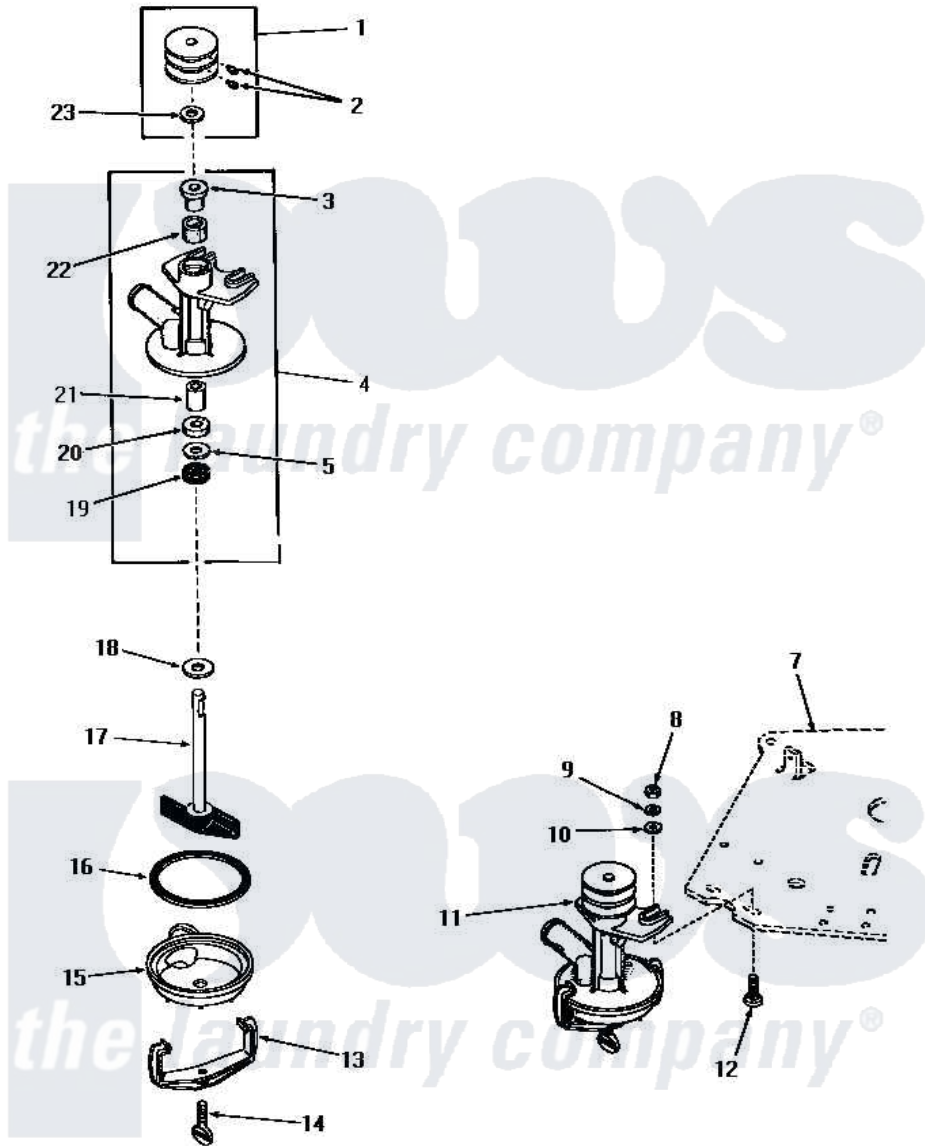

Amana FA4200 19 - PUMP ASSY

PUMP ASSEMBLY

Amana [Residential Amana FA4200 Washer Parts](#) Parts Diagram 19 - PUMP ASSY
 Click on the part number to view part

Item	Original Part Number	Replaced By	Status	Part Description
1	23770		Not Available	ASSY,PULLEY
2	02771			Screw, 1/4-20 x 3/8 Hex S
3	20072			Bearing
4	20763		Not Available	PUMP BODY
5	20093			Washer, 29/64 ID x 63/64 OD
7	Y00000000		Not Available	SEE NOTE MOUNTING PLATE
8	20275	27001225		Nut, Jam Mid Lock 1/4-20
9	03189			LoCkwasher, 1/4 Std-C P
10	20176			Washer, .2656 ID x 9/16 OD
11	25178		Not Available	ASSY,PUMP
12	24390			Bolt
13	20066			Clamp, Pump
14	20161			Screw, 5/16-18 X 1-1/16
15	04316		Not Available	BOTTOM,PUMP
16	20097		Not Available	GASKET
17	04372		Not Available	ASSY,IMPELLER

18	20099		Washer, .440idx1.125odx
19	20095		Seal
20	20094		Packing Material
21	20071		Bearing
22	26479		Wick
23	26919	Not Available	WASHER,PUMP PULLEY
NI	131P3		Kit, Pump Kt85