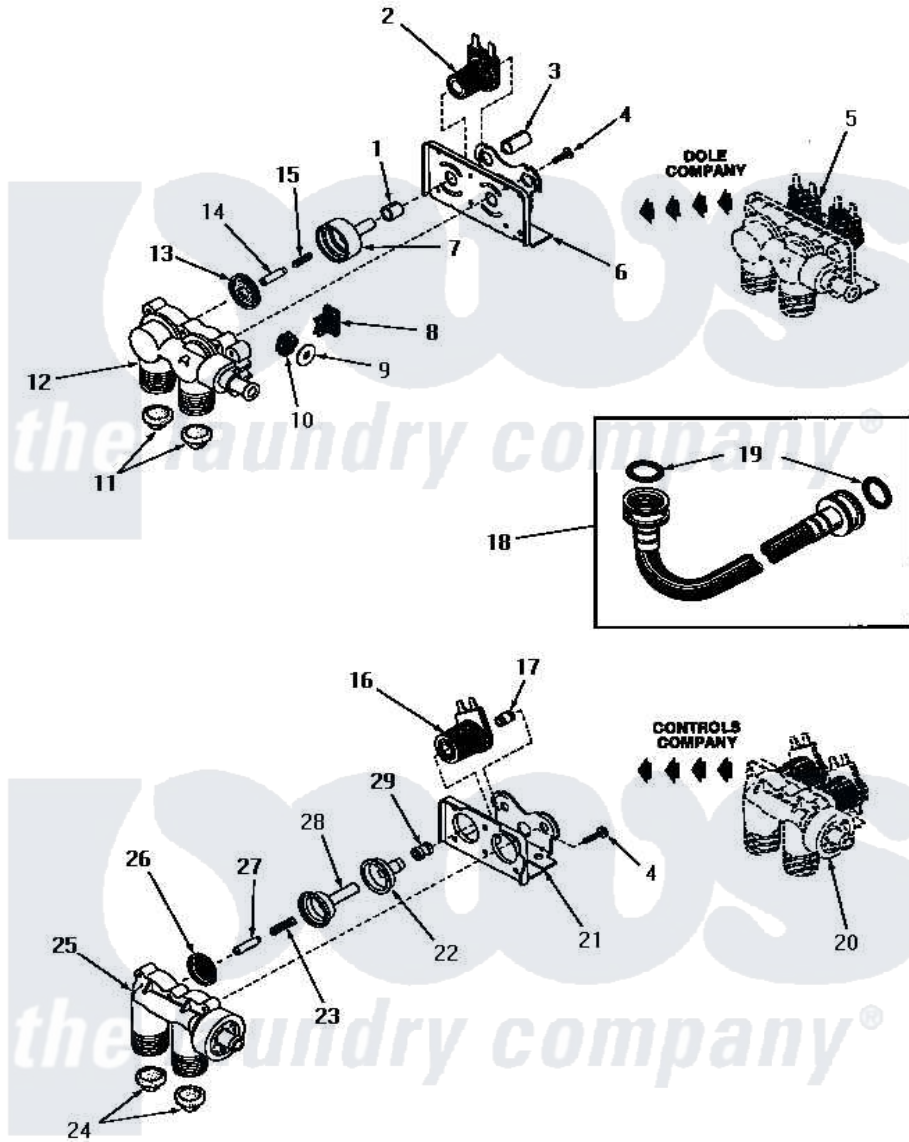

Amana FA4201 01 - 25832 & 25833 MIXING VALVE ASSEMBLIES

25832 and 25833 MIXING VALVE ASSEMBLIES
(See Page 18 for complete assembly)

Amana [Residential Amana FA4201 Washer Parts](#) Parts Diagram 01 - 25832 & 25833 MIXING VALVE ASSEMBLIES
Click on the part number to view part

Item	Original Part Number	Replaced By	Status	Part Description
1	24129		Not Available	SLEEVE,SHORT
2	24126	33930		Valve, Mixing
3	24128		Not Available	SLEEVE,LONG
4	25817C		Not Available	SCREW
5	Y00000000		Not Available	SEE NOTE MIXING VALVE ASSEMBLY
6	Y24127		Not Available	MOUNTING BRACKET
7	24130			Guide, Armature
8	Y24135		Not Available	PLUG,FLOW REGULATOR
9	23224G		Not Available	DIFFUSER
10	23224C			Regulator, Flow
11	24122	22002960		Strainer, Washer Inlet
12	24125			Body, Valve
13	24134		Not Available	DIAPHRAGM
14	24132		Not Available	ARMATURE
15	24131		Not Available	SPRING
16	24596A		Not Available	SOLENOID

17	25817M	Not Available	SOLENOID PLUG
18	20241	EZ20241	20 x 24 x 1 Filter 1 Metal Side
19	20290	Y013783	Washer, Inlet Hose
20	Y00000000	Not Available	SEE NOTE MIXING VALVE ASSEMBLY
21	25817B	Not Available	MOUNTING BRACKET
22	25817E	Not Available	SLEEVE, GUIDE xREPLACE
23	25817G	Not Available	SPRING
24	24122	22002960	Strainer, Washer Inlet
25	24123	Not Available	VALVE BODY
26	25817K	Not Available	DIAPHRAGM
27	25817H	Not Available	ARMATURE
28	25817F	Not Available	ARMATURE GUIDE
29	25817D	Not Available	SLEEVE ADAPTER