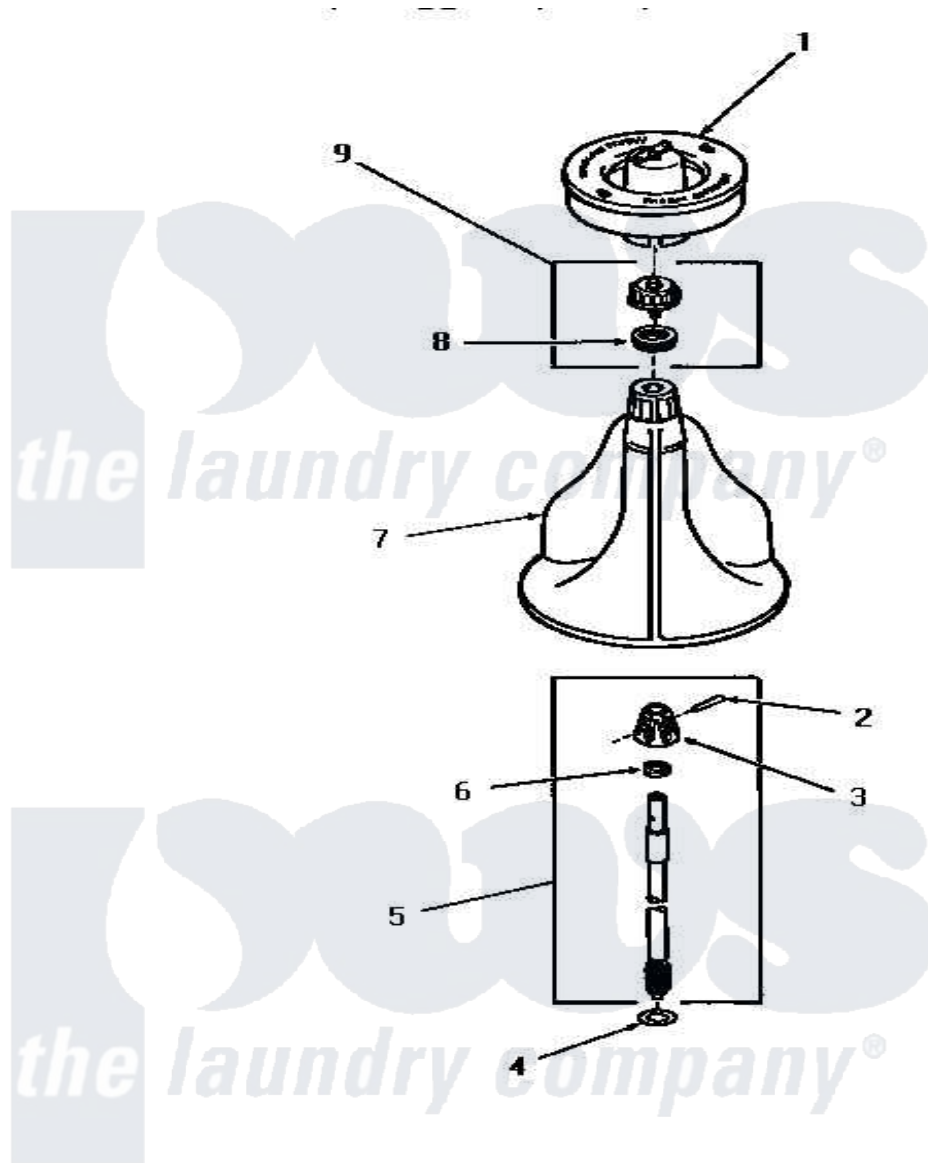

Amana FA4201 04 - AGITATOR, SHAFT & FABRIC SOFTENER DISP

AGITATOR, SHAFT AND FABRIC SOFTENER DISPENSER

Amana [Residential Amana FA4201 Washer Parts](#) Parts Diagram 04 - AGITATOR, SHAFT & FABRIC SOFTENER DISP
 Click on the part number to view part

Item	Original Part Number	Replaced By	Status	Part Description
1	23546		Not Available	ASSY,DISPENSER-FAB-SOF
2	20243			Pin, Taper
3	20056		Not Available	BLOCK, DRIVE
4	22135			Washer
5	21751	21751P		Assyshaft
6	20057	222T017P01		Washer FIB 21/32 ID X 1156 OD X 1/8
7	25975		Not Available	ASSY,AGITATOR
8	21036			Clip, Cable
9	26015			Assembly, Cap And Ring-Agitator
"	26014			Assembly, Cap And Ring-Agitator