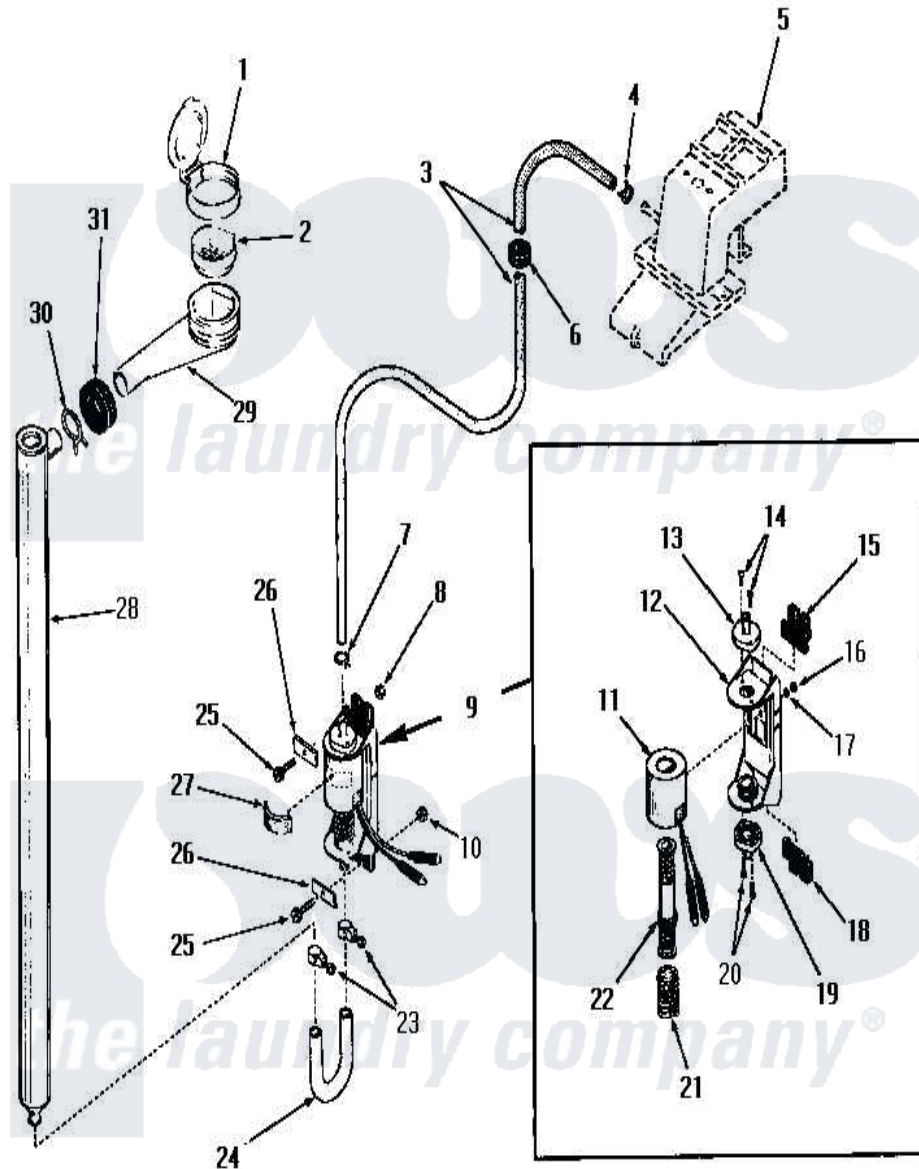

# Amana FA4201 05 - BLEACH DISPENSER

Amana [Residential Amana FA4201 Washer Parts](#) Parts Diagram 05 - BLEACH DISPENSER  
 Click on the part number to view part

Item	Original Part Number	Replaced By	Status	Part Description
1	22484		Not Available	BLEACH LID
2	<a href="#">21984</a>			Cover, Dispenser
3	22300		Not Available	HOSE
4	23410		Not Available	HOSE CLAMP
5	Y00000000		Not Available	SEE NOTE WATER INLET
6	22299		Not Available	GROMMET
7	22295		Not Available	HOSE CLAMP
8	<a href="#">22001</a>			Nut, 10-24 Nylon Hex BR
9	<a href="#">22337</a>			Pump, Bleach
10	<a href="#">22001</a>			Nut, 10-24 Nylon Hex BR
11	22337B		Not Available	COIL AND FRAME
12	22337A		Not Available	BASE
13	22337E		Not Available	HOSE CONNECTOR
14	51356		Not Available	SCREW,6-32 X 5/16 RD H
15	22337F		Not Available	ISOLATION MOUNT
16	22337G		Not Available	NUT

17	21735	Not Available	LOCKWASHER,No.10 INTSHKP
18	22337F	Not Available	ISOLATION MOUNT
19	22337E	Not Available	HOSE CONNECTOR
20	51356	Not Available	SCREW,6-32 X 5/16 RD H
21	22337D	Not Available	SPRING
22	22337C	Not Available	ARMATURE AND VALVE
23	24604	Not Available	HOSE CLAMP
24	22302	Not Available	HOSE
25	25989	Not Available	HEX HEAD SCREW
26	Y22287	Not Available	BLEACH PUMP BRACKET
27	25220	Not Available	BUMPER
28	22303	Not Available	TUBE,BLEACH
29	22377	Not Available	DISPENSER xREPLACE
30	Y03640	Not Available	CLAMP
31	20118	Not Available	GROMMET,1982 INV