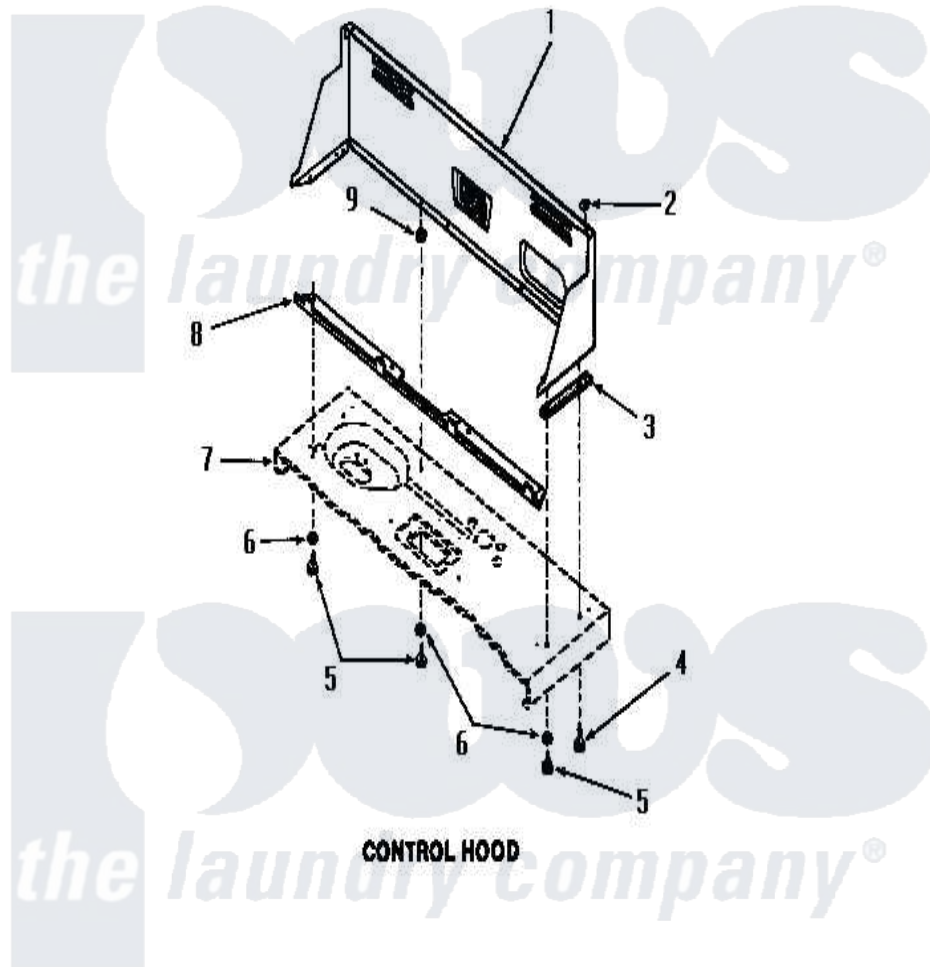

Amana FA4201 09 - CONTROL HOOD

Amana [Residential Amana FA4201 Washer Parts](#) Parts Diagram 09 - CONTROL HOOD
 Click on the part number to view part

Item	Original Part Number	Replaced By	Status	Part Description
1	26820W		Not Available	CONTROL HOOD, WHITE
"	26820H		Not Available	CONTROL HOOD GOLD
"	26820L		Not Available	CONTROL HOOD, ALMOND
"	26820C		Not Available	CONTROL HOOD, COPPERTONE
"	26820K		Not Available	CONTROL HOOD, COFFEE
"	26820A		Not Available	CONTROL HOOD, AVOCADO
2	24522			Nut, Speed-8ab-18 C1995
3	23028		Not Available	GASKET,CONTROL BOX END
4	25724		Not Available	HEX HEAD SCREW
5	52150	489464		Screw
6	20493			Washer, 11/64 ID x 3/8 OD
7	Y00000000		Not Available	SEE NOTE CABINET TOP
8	23360		Not Available	ANGLE
9	23425		Not Available	WASHER,7/32IDX7/16ODX.