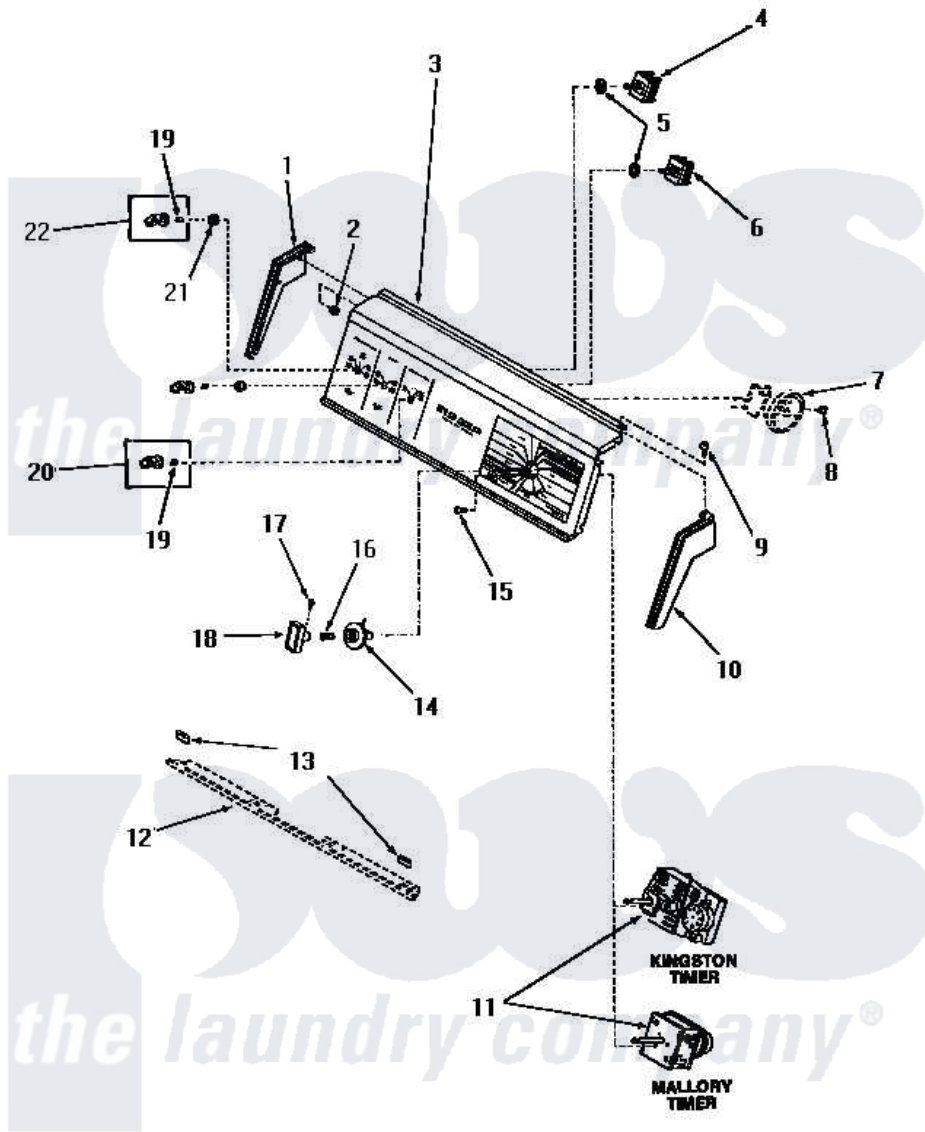

# Amana FA4201 10 - CONTROL PANEL & CONTROLS

## CONTROL PANEL AND CONTROLS

Amana [Residential Amana FA4201 Washer Parts](#) Parts Diagram 10 - CONTROL PANEL & CONTROLS  
 Click on the part number to view part

Item	Original Part Number	Replaced By	Status	Part Description
1	25124		Not Available	CONTROL HOOD END, LEFT
2	25126	<a href="#">5303284616</a>		Clip
3	Y27424		Not Available	CONTROL PANEL ASSEMBLY
4	24392		Not Available	SWITCH TEMP
5	<a href="#">91176</a>			Lockwasher, 3/8 Intshkp
6	24431		Not Available	SPEED SWITCH
7	Y00000000		Not Available	SEE NOTE PRESSURE SWITCH
8	23962	<a href="#">W10116760</a>		Screw
9	25232		Not Available	SCREW,8AB-18X7/8 OVAL
10	25123		Not Available	CONTROL HOOD END, RIGHT
11	26324		Not Available	TIMER
12	Y00000000		Not Available	SEE NOTE PANEL SUPPORT BRACKET
13	24859		Not Available	SLEEVE,SUPPORT ANGLE
14	26326		Not Available	TIMER KNOB INDICATOR

15	<a href="#">70212</a>		Screw, 8-32 X 5/32 RD H
16	<a href="#">26319</a>		Spring
17	<a href="#">26318</a>		Screw, 8-32 X 1/4 Set S
18	27382	Not Available	TIMER KNOB
19	23392	Not Available	CLIP FOR 26816 KNOB
20	27376	Not Available	No Longer Available
21	<a href="#">24205</a>		Nut, Knurled 3/8-24
22	27376	Not Available	No Longer Available