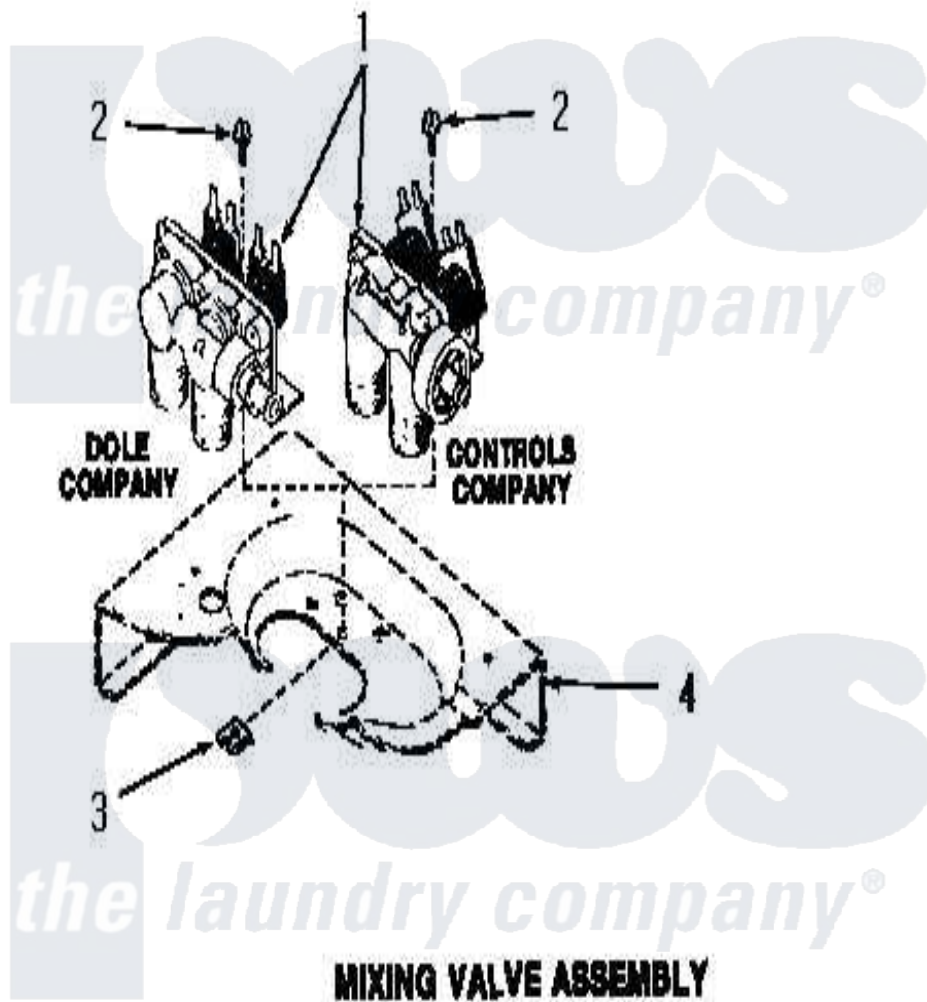

Amana FA4201 14 - MIXING VALVE ASSY

Amana [Residential Amana FA4201 Washer Parts](#) Parts Diagram 14 - MIXING VALVE ASSY
 Click on the part number to view part

Item	Original Part Number	Replaced By	Status	Part Description
1	25832	205613		Water Valve
2	23962	W10116760		Screw
3	23277		Not Available	NUT,SPEED
4	Y00000000		Not Available	SEE NOTE CABINET TOP