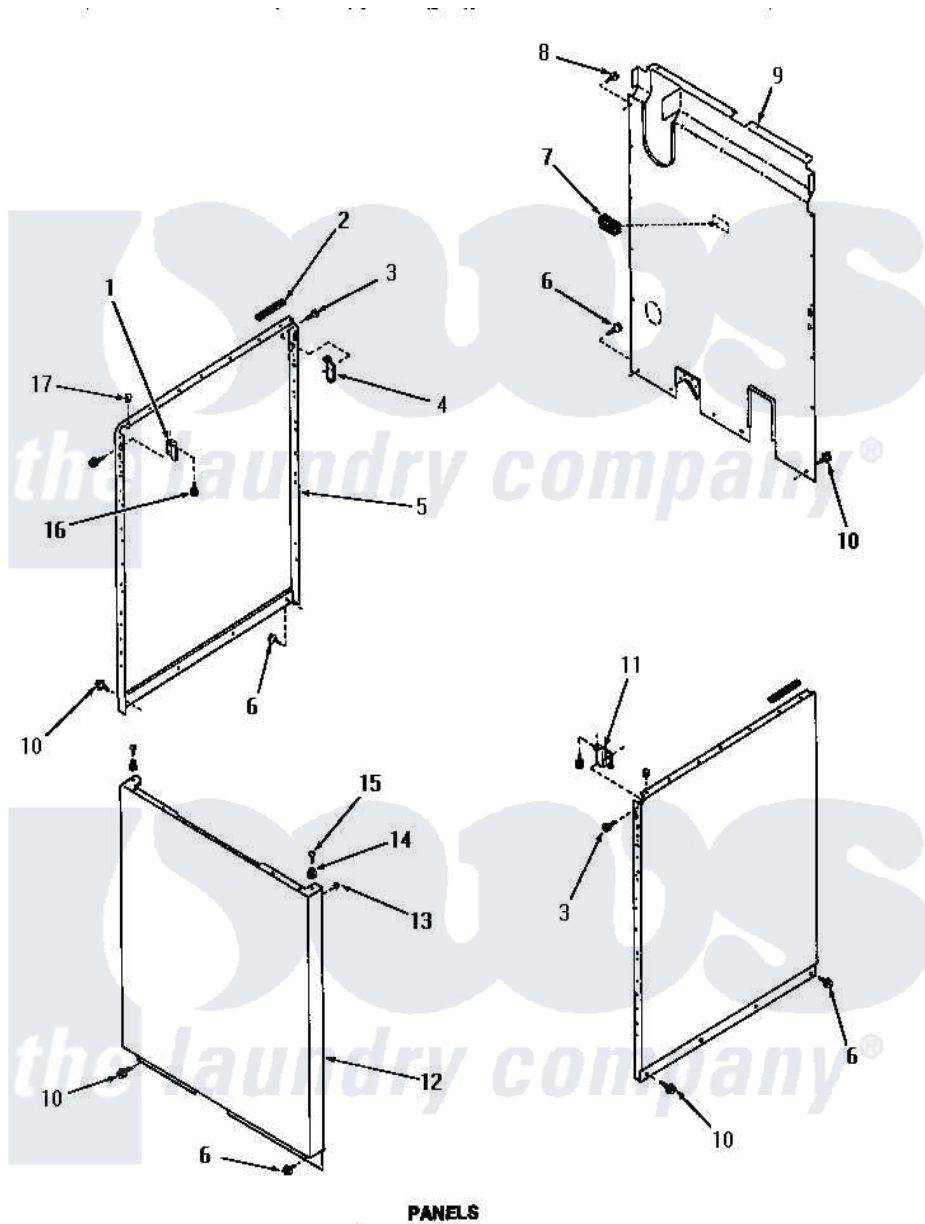

Amana FA4201 16 - PANELS

PANELS

Amana [Residential Amana FA4201 Washer Parts](#) Parts Diagram 16 - PANELS
 Click on the part number to view part

Item	Original Part Number	Replaced By	Status	Part Description
1	26691		Not Available	BRACKET,HOLD DOWN-L.H.
2	80312			Bumper Pad
3	51784		Not Available	SCREW,10B-16 X 1/2 HEX
4	52487			Lug, Hold-Down
5	26821K		Not Available	SIDE PANEL, RIGHT OR LEFT, COF
"	26821A		Not Available	PANEL,SIDE
"	26821C		Not Available	SIDE PANEL, RIGHT OR LEFT, COP
"	26821L		Not Available	PANEL,SIDE
"	26821H		Not Available	PANEL,SIDE
"	26821W		Not Available	SIDE PANEL, LEFT OR RIGHT, WHI
6	26415	27001200		Screw
7	23257		Not Available	PAD,BUMPER
8	51784		Not Available	SCREW,10B-16 X 1/2 HEX
9	24342GR		Not Available	REAR PANEL, GRAY

10	26592	Not Available	HEX HEAD SCREW
11	26690	Not Available	BRACKET,HOLD DOWN-R.H.
12	26822A	Not Available	PANEL,FRONT
"	26822K	Not Available	FRONT PANEL, COFFEE
"	26822C	Not Available	LOADING DOOR, COPPERTONE
"	26822L	Not Available	PANEL,FRONT
"	26822H	Not Available	PANEL,FRONT
"	26822W	Not Available	LOADING DOOR, WHITE
13	20387		Bumper
14	23020	Not Available	MOUNT,PANEL
15	Q6535	Not Available	SCREW,10B-16 X 3/4 ROU
16	23008		Screw, 10-24 X 3/4 Sems
17	21176		Bumper