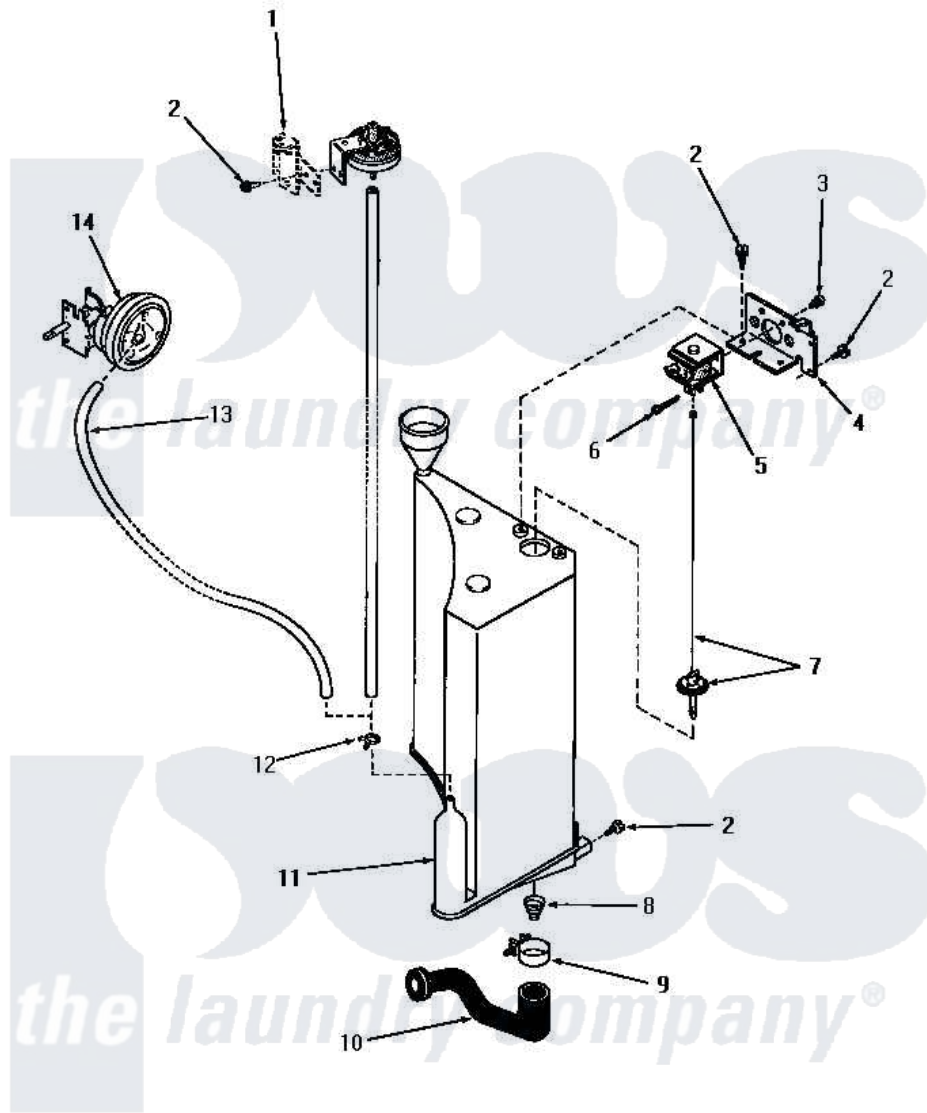

Amana FA4201 18 - PRESSURE SWITCH, RESERVOIR & DRAIN VALVE

PRESSURE SWITCH, RESERVOIR AND DRAIN VALVE

Amana [Residential Amana FA4201 Washer Parts](#) Parts Diagram 18 - PRESSURE SWITCH, RESERVOIR & DRAIN VALVE

[Click on the part number to view part](#)

Item	Original Part Number	Replaced By	Status	Part Description
1	Y00000000		Not Available	SEE NOTE TOP HOLD-DOWN BRACKET, LEFT-FRONT
2	51784		Not Available	SCREW,10B-16 X 1/2 HEX
3	Y03950			Screw, 10-32 x 5/16 Sems
4	Y26000		Not Available	BRACKET
5	25999		Not Available	SOLENOID,DRAIN VALVE
6	20248			Pin, Cotter
7	26244			Assembly, Plunger-Drain Val
8	25997		Not Available	SPRING,DRAIN VALVE
9	20824		Not Available	HOSE CLAMP
10	25998			Hose, Drain-Pressure Ta
11	25993		Not Available	RESERVOIR
12	Y22294	596669		Clamp, Manifold
13	24444		Not Available	NO LONGER AVAILABLE
14	26051		Not Available	SWITCH,PRESSURE