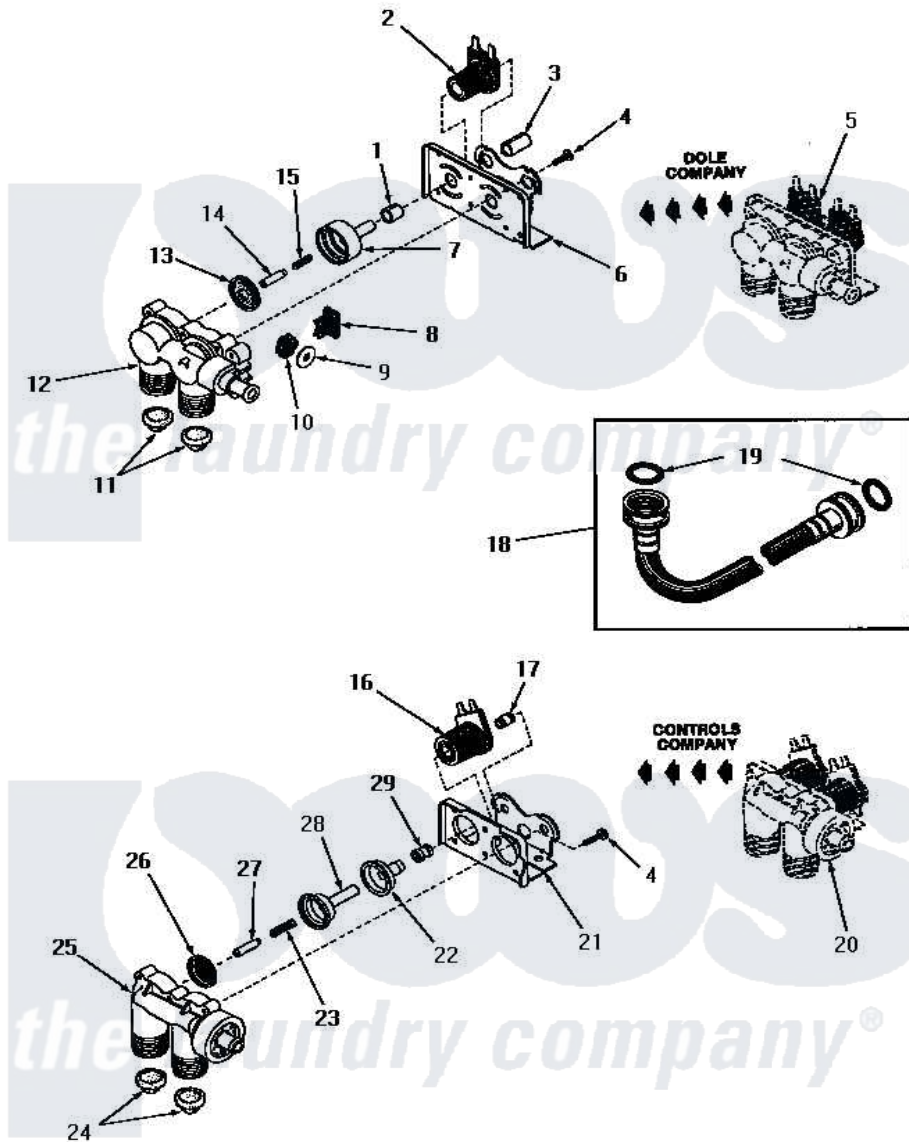

# Amana FA4300 01 - 25832 & 25833 MIXING VALVE ASSEMBLIES

**25832 and 25833 MIXING VALVE ASSEMBLIES**  
(See Page 18 for complete assembly)

Amana [Residential Amana FA4300 Washer Parts](#) Parts Diagram 01 - 25832 & 25833 MIXING VALVE ASSEMBLIES  
Click on the part number to view part

Item	Original Part Number	Replaced By	Status	Part Description
1	24129		Not Available	SLEEVE,SHORT
2	24126	<a href="#">33930</a>		Valve, Mixing
3	24128		Not Available	SLEEVE,LONG
4	25817C		Not Available	SCREW
5	Y00000000		Not Available	SEE NOTE MIXING VALVE ASSEMBLY
6	Y24127		Not Available	MOUNTING BRACKET
7	<a href="#">24130</a>			Guide, Armature
8	Y24135		Not Available	PLUG,FLOW REGULATOR
9	23224G		Not Available	DIFFUSER
10	<a href="#">23224C</a>			Regulator, Flow
11	24122	<a href="#">22002960</a>		Strainer, Washer Inlet
12	<a href="#">24125</a>			Body, Valve
13	24134		Not Available	DIAPHRAGM
14	24132		Not Available	ARMATURE
15	24131		Not Available	SPRING
16	24596A		Not Available	SOLENOID

17	25817M	Not Available	SOLENOID PLUG
18	20241	<a href="#">EZ20241</a>	20 x 24 x 1 Filter 1 Metal Side
19	20290	<a href="#">Y013783</a>	Washer, Inlet Hose
20	Y00000000	Not Available	SEE NOTE MIXING VALVE ASSEMBLY
21	25817B	Not Available	MOUNTING BRACKET
22	25817E	Not Available	SLEEVE, GUIDE xREPLACE
23	25817G	Not Available	SPRING
24	24122	<a href="#">22002960</a>	Strainer, Washer Inlet
25	24123	Not Available	VALVE BODY
26	25817K	Not Available	DIAPHRAGM
27	25817H	Not Available	ARMATURE
28	25817F	Not Available	ARMATURE GUIDE
29	25817D	Not Available	SLEEVE ADAPTER