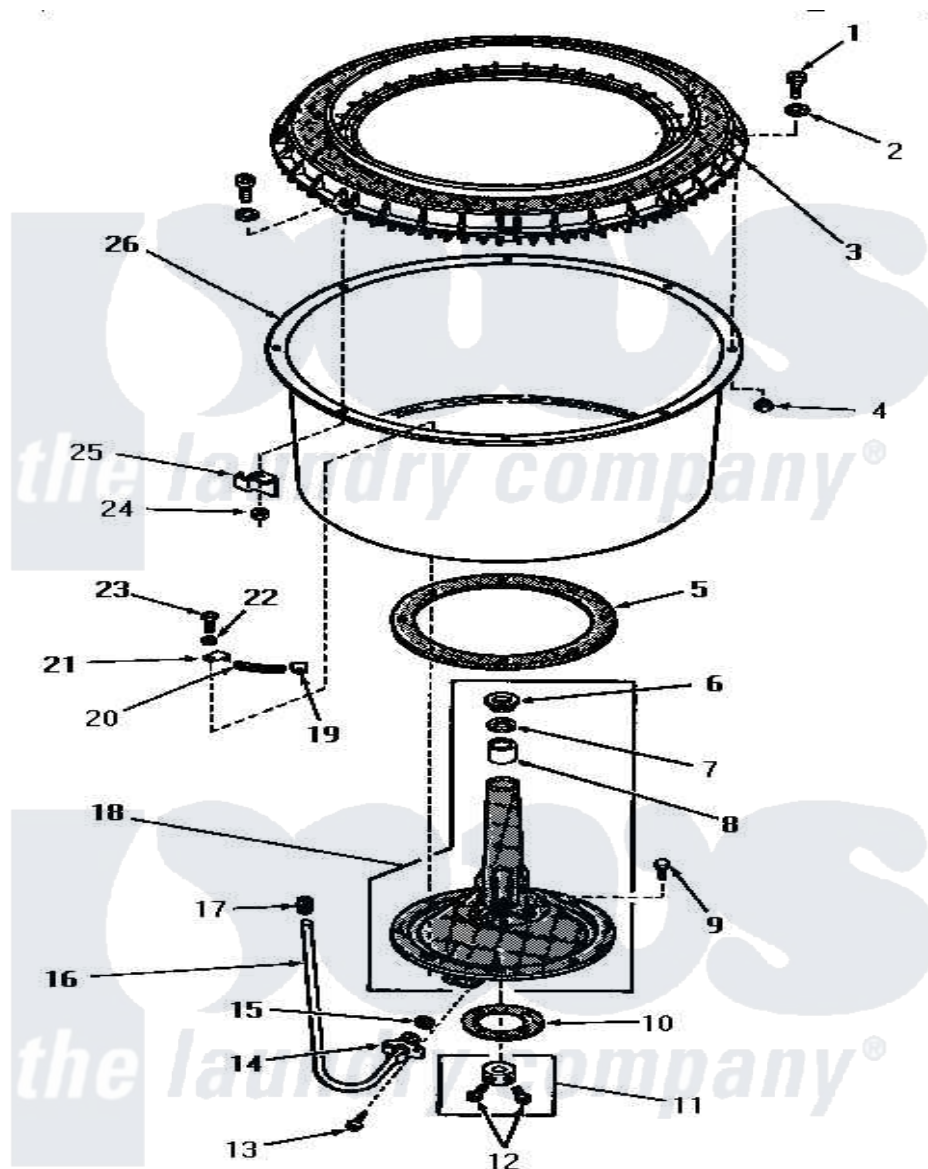

Amana FA4300 03 - AGITATOR POST & SPIN TUB

AGITATOR POST AND SPIN TUB

Amana [Residential Amana FA4300 Washer Parts](#) Parts Diagram 03 - AGITATOR POST & SPIN TUB
 Click on the part number to view part

Item	Original Part Number	Replaced By	Status	Part Description
1	25251	E225251		25 x 25 x 1 Filter 1 Metal Side
2	25100			Washer, 17/64 ID x 1/2 OD
3	24931		Not Available	BALANCE RING
4	25250			Nut, 1/4-20 Hex Nyllock
5	20122			Gasket
6	23685			Bearing
7	23684			Seal
8	23686			Bearing
9	20261			Screw, Cap
10	20120			Gasket
11	20377			Collar Assembly
12	23481	02422		Screw, 1/4-20 X 1/2 HeX
13	20852		Not Available	SCREW,10-24 X 1/2 HEX
14	26046			Bracket, Sediment Tube
15	20110			Gasket
16	25980			Tube, Sediment

17	22361		Sleeve
18	26016	2-6016	Wheel 71/2x6
19	22446		Clip
20	22144		Spring
21	22447		Clip
22	20121	Not Available	GASKET
23	20260		Screw, 5/16-18 X 3/4 RD
24	26678		Nut, Self-Locking
25	22025		Bracket
26	26910		Tub, Spin-Blue Porcelain
NI	243P3	Not Available	KIT,AGITATOR POST