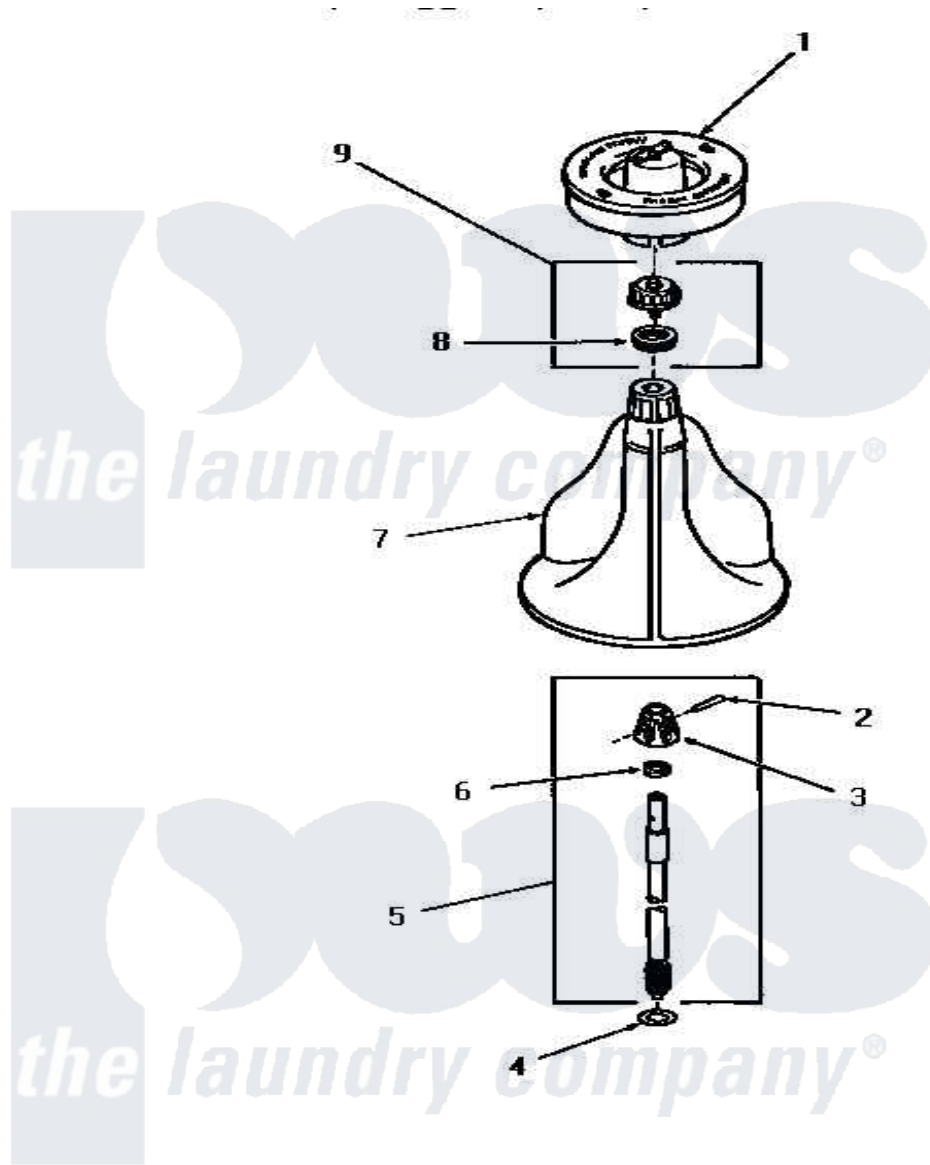

Amana FA4300 04 - AGITATOR, SHAFT & FABRIC SOFTENER DISP

AGITATOR, SHAFT AND FABRIC SOFTENER DISPENSER

Amana [Residential Amana FA4300 Washer Parts](#) Parts Diagram 04 - AGITATOR, SHAFT & FABRIC SOFTENER DISP
 Click on the part number to view part

Item	Original Part Number	Replaced By	Status	Part Description
1	23546		Not Available	ASSY,DISPENSER-FAB-SOF
2	20243			Pin, Taper
3	20056		Not Available	BLOCK, DRIVE
4	22135			Washer
5	21751	21751P		Assyshaft
6	20057	222T017P01		Washer FIB 21/32 ID X 1156 OD X 1/8
7	25975		Not Available	ASSY,AGITATOR
8	21036			Clip, Cable
9	26015			Assembly, Cap And Ring-Agitator
"	26014			Assembly, Cap And Ring-Agitator