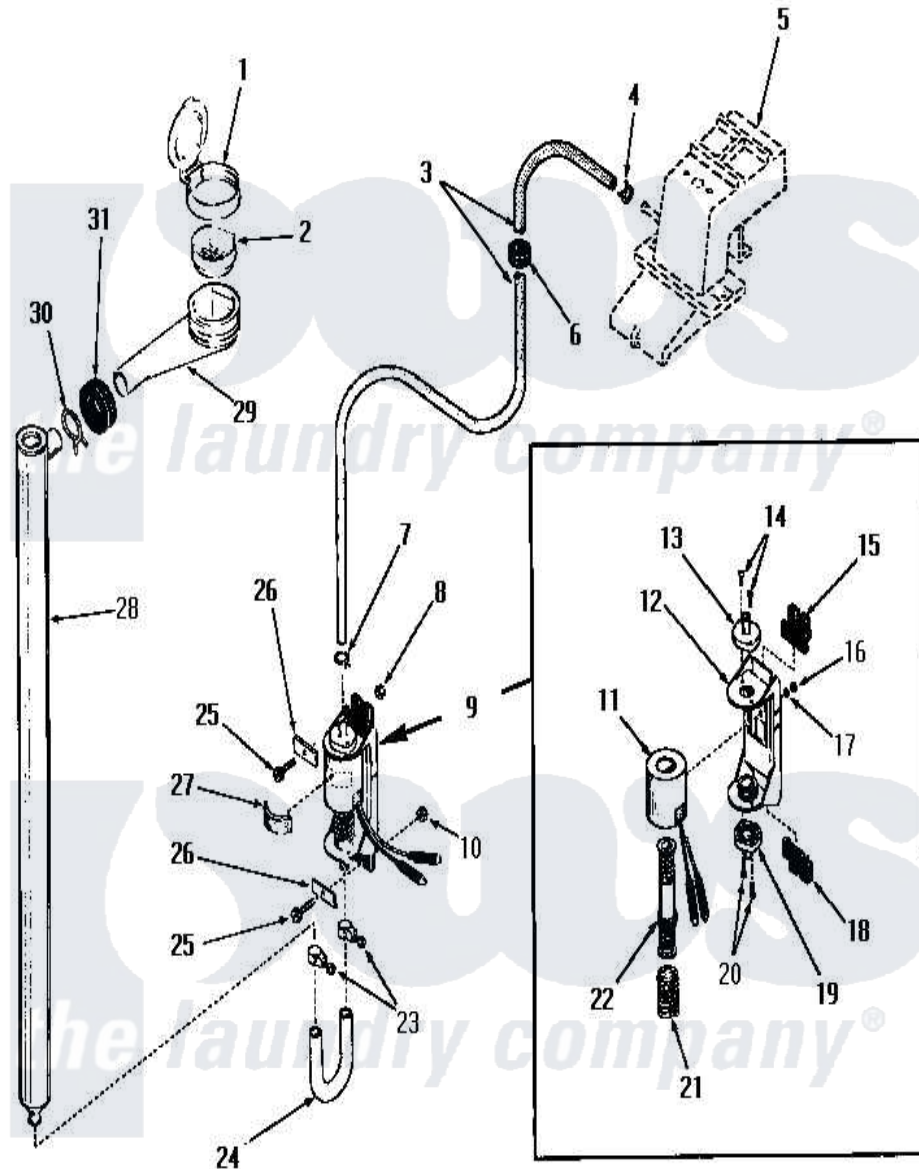

# Amana FA4300 05 - BLEACH DISPENSER

Amana [Residential Amana FA4300 Washer Parts](#) Parts Diagram 05 - BLEACH DISPENSER  
 Click on the part number to view part

Item	Original Part Number	Replaced By	Status	Part Description
1	22484		Not Available	BLEACH LID
2	<a href="#">21984</a>			Cover, Dispenser
3	22300		Not Available	HOSE
4	23410		Not Available	HOSE CLAMP
5	Y00000000		Not Available	SEE NOTE WATER INLET
6	22299		Not Available	GROMMET
7	22295		Not Available	HOSE CLAMP
8	<a href="#">22001</a>			Nut, 10-24 Nylon Hex BR
9	<a href="#">22337</a>			Pump, Bleach
10	<a href="#">22001</a>			Nut, 10-24 Nylon Hex BR
11	22337B		Not Available	COIL AND FRAME
12	22337A		Not Available	BASE
13	22337E		Not Available	HOSE CONNECTOR
14	51356		Not Available	SCREW,6-32 X 5/16 RD H
15	22337F		Not Available	ISOLATION MOUNT
16	22337G		Not Available	NUT

17	21735	Not Available	LOCKWASHER,No.10 INTSHKP
18	22337F	Not Available	ISOLATION MOUNT
19	22337E	Not Available	HOSE CONNECTOR
20	51356	Not Available	SCREW,6-32 X 5/16 RD H
21	22337D	Not Available	SPRING
22	22337C	Not Available	ARMATURE AND VALVE
23	24604	Not Available	HOSE CLAMP
24	22302	Not Available	HOSE
25	25989	Not Available	HEX HEAD SCREW
26	Y22287	Not Available	BLEACH PUMP BRACKET
27	25220	Not Available	BUMPER
28	22303	Not Available	TUBE,BLEACH
29	22377	Not Available	DISPENSER xREPLACE
30	Y03640	Not Available	CLAMP
31	20118	Not Available	GROMMET,1982 INV