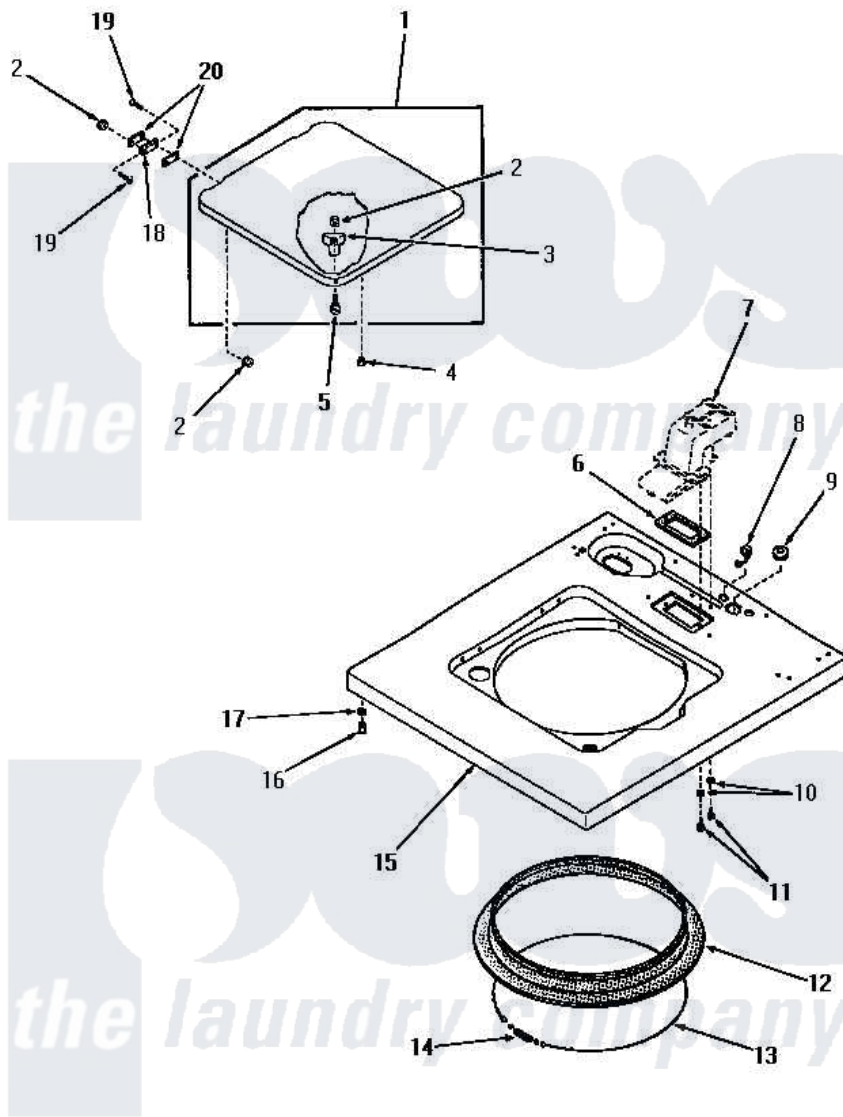

Amana FA4300 07 - CABINET TOP & LOADING DOOR

CABINET TOP AND LOADING DOOR

Amana [Residential Amana FA4300 Washer Parts](#) Parts Diagram 07 - CABINET TOP & LOADING DOOR
 Click on the part number to view part

Item	Original Part Number	Replaced By	Status	Part Description
1	26901H		Not Available	ASSY,LID & CATCH
"	26901A		Not Available	LOADING DOOR, AVOCADO
"	26901K		Not Available	LOADING DOOR, COFFEE
"	26901L		Not Available	ASSY,LID & CATCH
"	26901W		Not Available	ASSY,LID & CATCH xREPLACE
"	26901C		Not Available	LOADING DOOR, COPPERTONE
2	21752			Nut, 8-32 Hex Brilock
3	25217	R0603504		Actuator, Door Switch
4	21176			Bumper
5	26769			Assembly, Screw And Washer
6	23255		Not Available	GASKET
7	Y00000000		Not Available	SEE NOTE WATER INLET
8	21903	211881		Grommet, Cord Part Not Used- Gas Models Only
9	20118		Not Available	GROMMET,1982 INV

10	20493		Washer, 11/64 ID x 3/8 OD
11	55469	500226	Screw, 8b-16 x 5/8 Tap
12	25277		Guard, Rim
13	22352		Not Available RETAINER,WIRE
14	20791		Not Available SPRING
15	26819W		Not Available CABINET TOP, WHITE
"	26819A		Not Available CABINET TOP, AVOCADO
"	26819K		Not Available CABINET TOP, COFFEE
"	26819C		Not Available CABINET TOP, COPPERTONE
"	26819L		Not Available ASSY, TOP
"	26819H		Not Available CABINET TOP, HARVEST GOLD
16	23007		Not Available CAGED NUT
17	24861		Not Available LOCKWASHER, .448X.789SH
18	21583		Hinge
19	22649		Screw, 8-32 X 13/32 FI
20	21584		Gasket