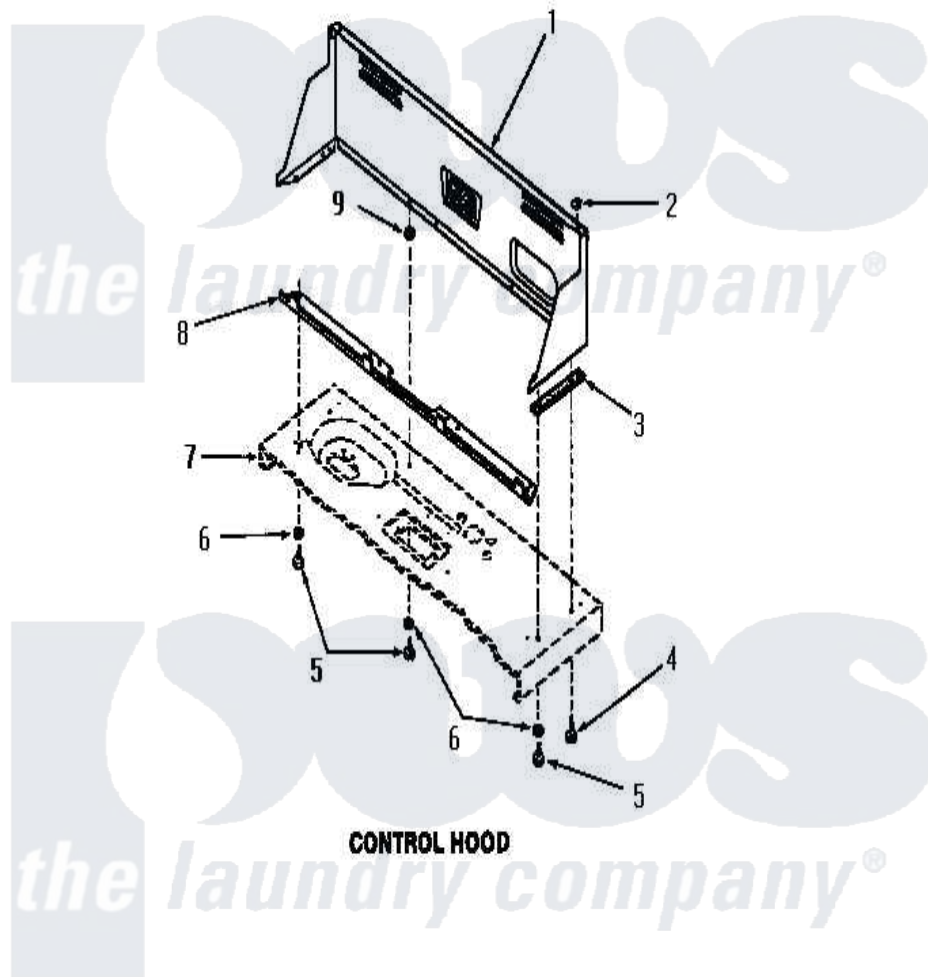

Amana FA4300 09 - CONTROL HOOD

Amana [Residential Amana FA4300 Washer Parts](#) Parts Diagram 09 - CONTROL HOOD
 Click on the part number to view part

Item	Original Part Number	Replaced By	Status	Part Description
1	26820W		Not Available	CONTROL HOOD, WHITE
"	26820H		Not Available	CONTROL HOOD GOLD
"	26820L		Not Available	CONTROL HOOD, ALMOND
"	26820C		Not Available	CONTROL HOOD, COPPERTONE
"	26820K		Not Available	CONTROL HOOD, COFFEE
"	26820A		Not Available	CONTROL HOOD, AVOCADO
2	24522			Nut, Speed-8ab-18 C1995
3	23028		Not Available	GASKET,CONTROL BOX END
4	25724		Not Available	HEX HEAD SCREW
5	52150	489464		Screw
6	20493			Washer, 11/64 ID x 3/8 OD
7	Y00000000		Not Available	SEE NOTE CABINET TOP
8	23360		Not Available	ANGLE
9	23425		Not Available	WASHER,7/32IDX7/16ODX.