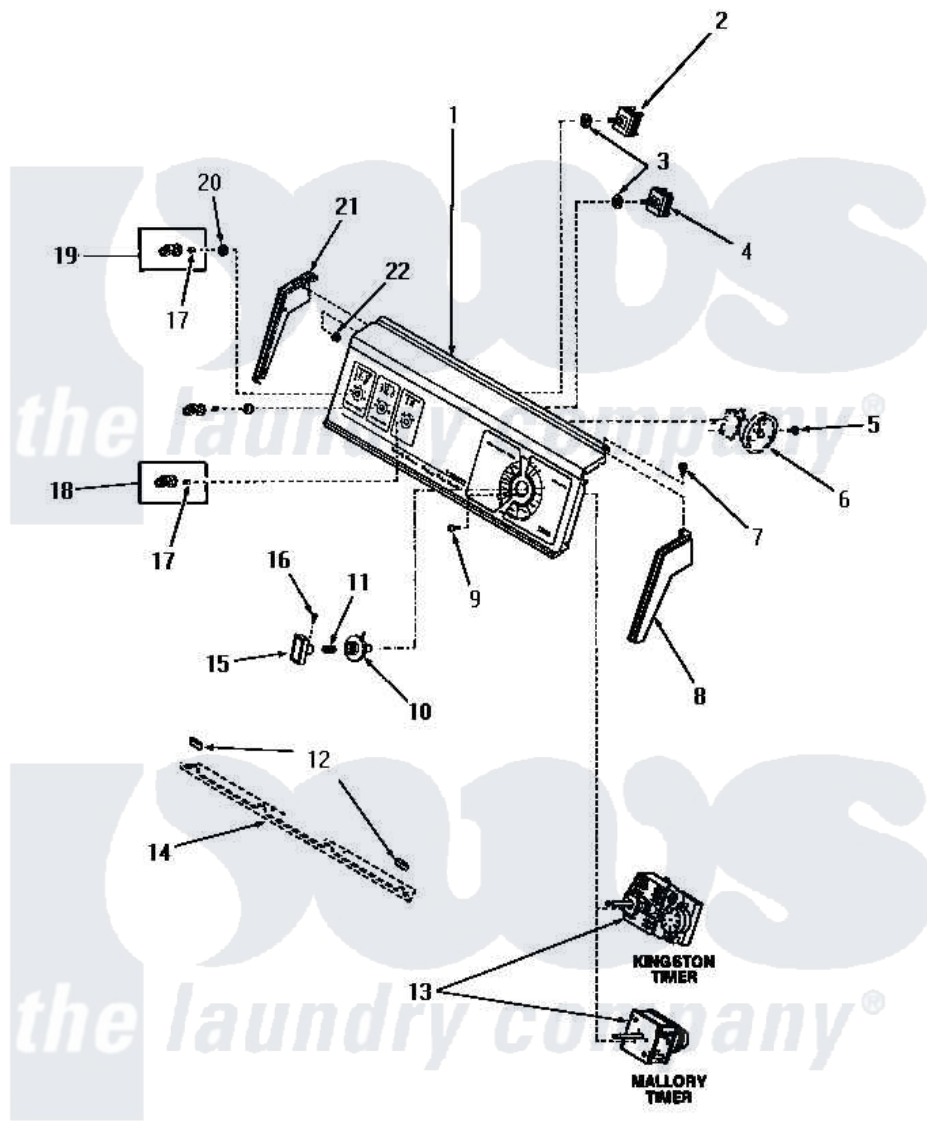

Amana FA4300 10 - CONTROL PANEL & CONTROLS

CONTROL PANEL AND CONTROLS

Amana [Residential Amana FA4300 Washer Parts](#) Parts Diagram 10 - CONTROL PANEL & CONTROLS
 Click on the part number to view part

Item	Original Part Number	Replaced By	Status	Part Description
1	27374			Grommet
2	21300		Not Available	SWITCH,TEMPERATURE
3	91176			Lockwasher, 3/8 Intshkp
4	21302			Switch, Motor-2SP
5	23962	W10116760		Screw
6	Y00000000		Not Available	SEE NOTE PRESSURE SWITCH
7	25232		Not Available	SCREW,8AB-18X7/8 OVAL
8	25123		Not Available	CONTROL HOOD END, RIGHT
9	70212			Screw, 8-32 X 5/32 RD H
10	26326		Not Available	TIMER KNOB INDICATOR
11	26319			Spring
12	24859		Not Available	SLEEVE,SUPPORT ANGLE
13	26918			Timer
14	Y00000000		Not Available	SEE NOTE PANEL SUPPORT BRACKET

15	27382	Not Available	TIMER KNOB
16	26318		Screw, 8-32 X 1/4 Set S
17	23392	Not Available	CLIP FOR 26816 KNOB
19	27379	Not Available	ASSY,KNOB-SWITCH
20	24205		Nut, Knurled 3/8-24
21	25124	Not Available	CONTROL HOOD END, LEFT
22	25126	5303284616	Clip