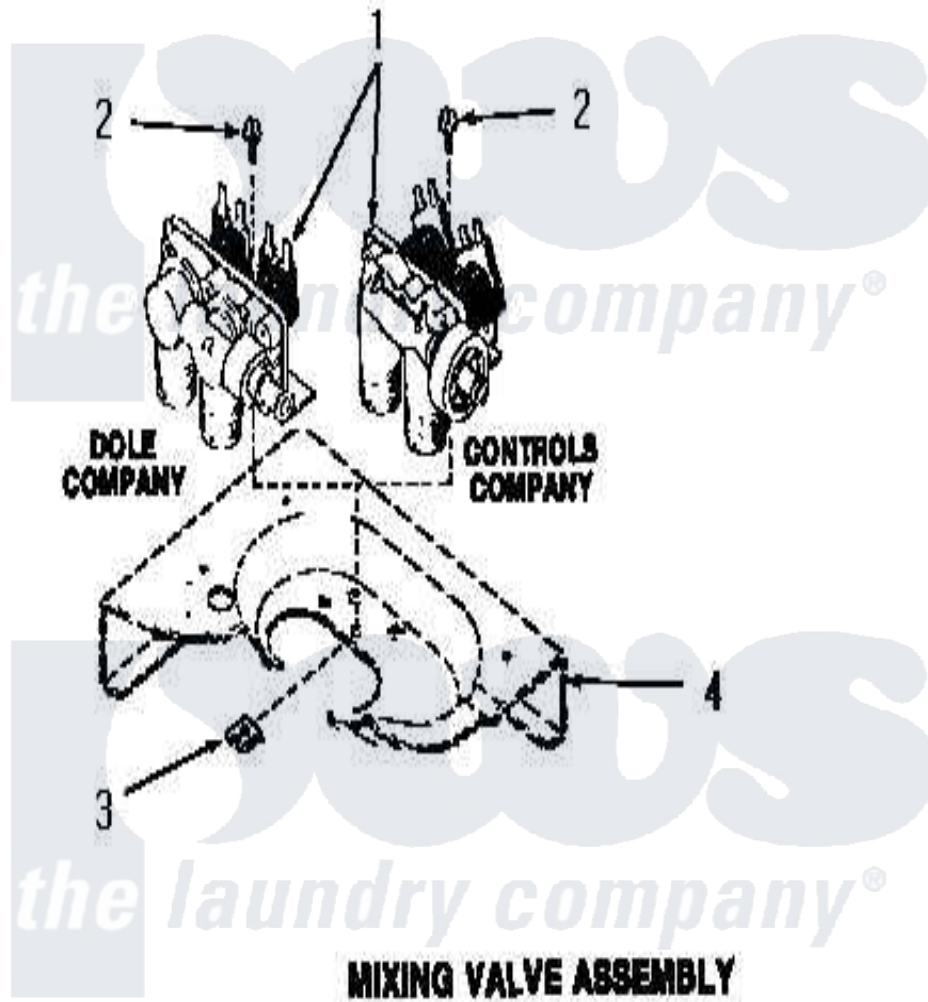

# Amana FA4300 14 - MIXING VALVE ASSY

Amana [Residential Amana FA4300 Washer Parts](#) Parts Diagram 14 - MIXING VALVE ASSY  
Click on the part number to view part

Item	Original Part Number	Replaced By	Status	Part Description
1	25832	<a href="#">205613</a>		Water Valve
2	23962	<a href="#">W10116760</a>		Screw
3	23277		Not Available	NUT,SPEED
4	Y00000000		Not Available	SEE NOTE CABINET TOP