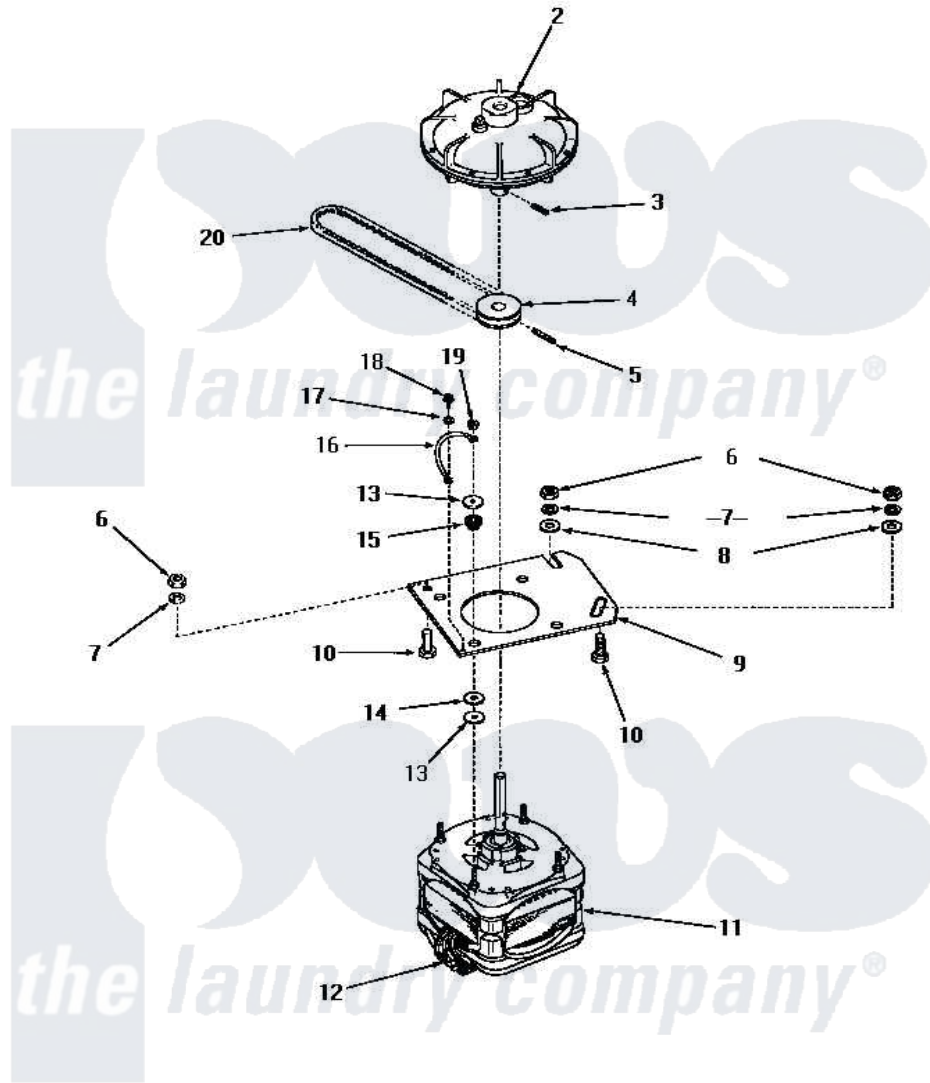

Amana FA4300 15 - MOTOR, FLUID DRIVE & PUMP BELT

MOTOR, FLUID DRIVE AND PUMP BELT

Amana [Residential Amana FA4300 Washer Parts](#) Parts Diagram 15 - MOTOR, FLUID DRIVE & PUMP BELT
 Click on the part number to view part

Item	Original Part Number	Replaced By	Status	Part Description
2	24706			Assembly, Fluid Drive
3	24703		Not Available	PIN,ROLL
4	26116			Pulley, Drive
5	23750			Pin, Roll
6	20274	62739		Nut, Lock
7	20277			Lockwasher, 3/8 Std X 3
8	20279			Washer, 13/32 ID x 13/16 OD
9	23769		Not Available	PLATE,MOUNTING
10	20255		Not Available	SCREW,3/8-16 X 1 HEX H
11	26069			X Assembly, Motor And Pulley
12	24142		Not Available	SWITCH,MOTOR
"	24139		Not Available	SWITCH,MOTOR
13	20103	M0270519		Washer
14	20104			Washer
15	20102		Not Available	WASHER
16	25484		Not Available	GROUND WIRE

17	21735	Not Available	LOCKWASHER, No. 10 INTSHKP
18	20530		Screw, 10-24 x 3/8 Hex
19	23604		Nut, Hex 10-32 Lock
20	23759	Not Available	BELT
NI	20299	Not Available	FLUID DRIVE FLUID-BULK