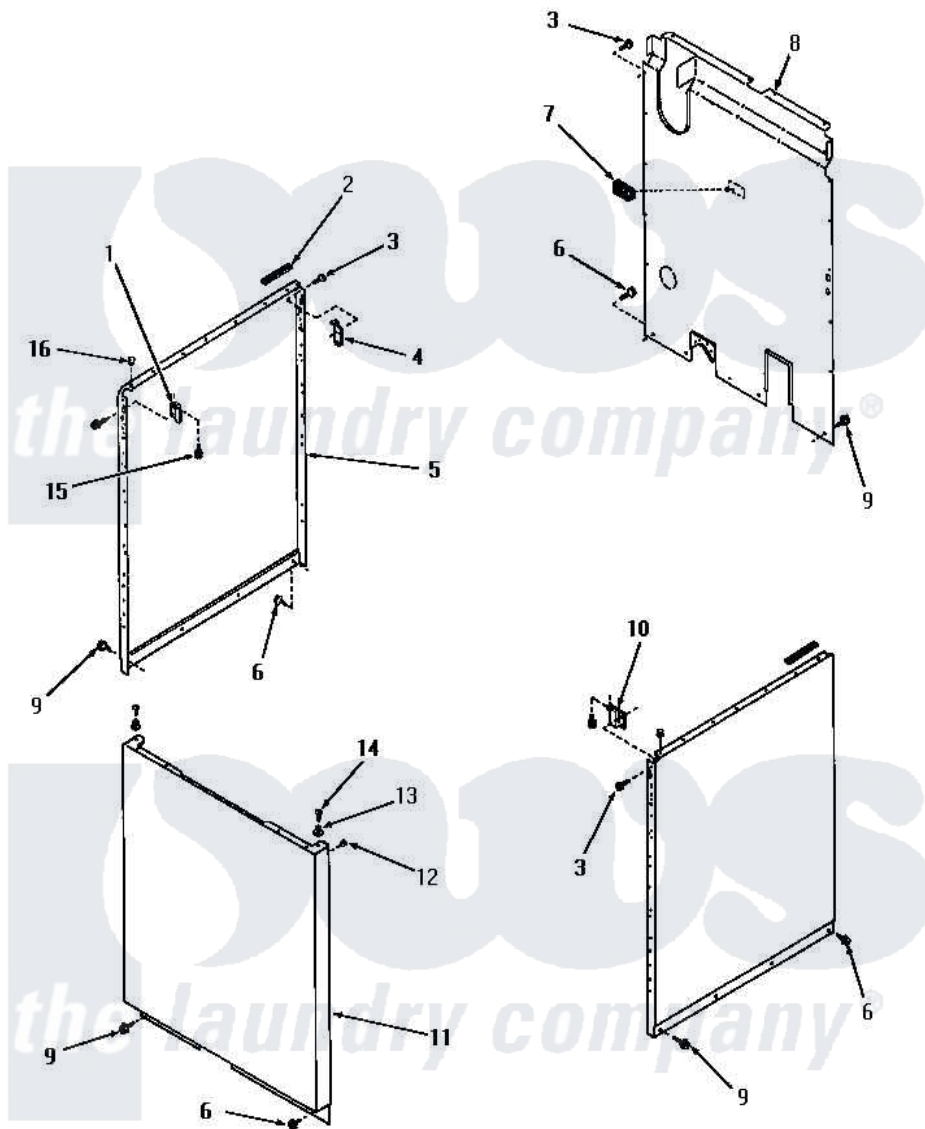

# Amana FA4300 16 - PANELS

## PANELS

Amana [Residential Amana FA4300 Washer Parts](#) Parts Diagram 16 - PANELS  
 Click on the part number to view part

Item	Original Part Number	Replaced By	Status	Part Description
1	26691		Not Available	BRACKET,HOLD DOWN-L.H.
2	<a href="#">80312</a>			Bumper Pad
3	51784		Not Available	SCREW,10B-16 X 1/2 HEX
4	<a href="#">52487</a>			Lug, Hold-Down
5	26821A		Not Available	PANEL,SIDE
"	26821W		Not Available	SIDE PANEL, LEFT OR RIGHT, WHI
"	26821H		Not Available	PANEL,SIDE
"	26821L		Not Available	PANEL,SIDE
"	26821C		Not Available	SIDE PANEL, RIGHT OR LEFT, COP
"	26821K		Not Available	SIDE PANEL, RIGHT OR LEFT, COF
6	26415	<a href="#">27001200</a>		Screw
7	23257		Not Available	PAD,BUMPER
8	24342GR		Not Available	REAR PANEL, GRAY
9	26592		Not Available	HEX HEAD SCREW

10	26690	Not Available	BRACKET,HOLD DOWN-R.H.
11	26822A	Not Available	PANEL,FRONT
"	26822K	Not Available	FRONT PANEL, COFFEE
"	26822C	Not Available	LOADING DOOR, COPPERTONE
"	26822L	Not Available	PANEL,FRONT
"	26822H	Not Available	PANEL,FRONT
"	26822W	Not Available	LOADING DOOR, WHITE
12	<a href="#">20387</a>		Bumper
13	23020	Not Available	MOUNT,PANEL
14	Q6535	Not Available	SCREW,10B-16 X 3/4 ROU
15	Y2008	Not Available	SCREW AND LOCKWASHER
16	<a href="#">21176</a>		Bumper