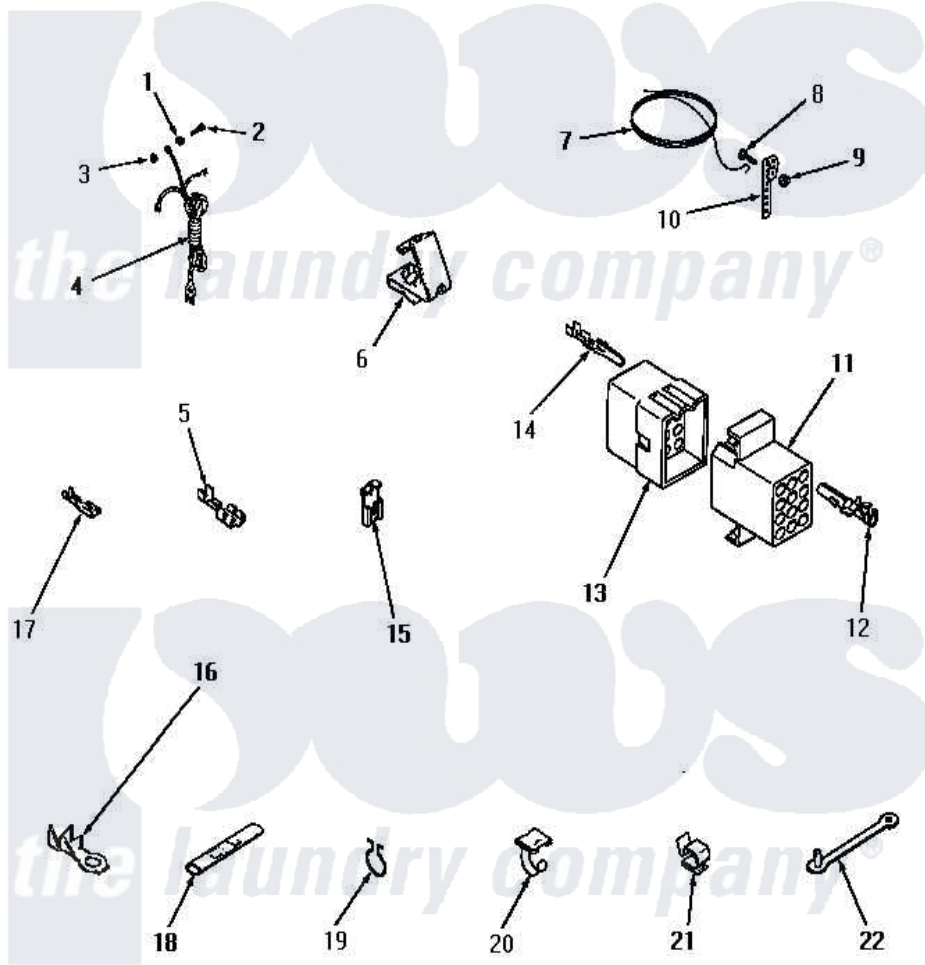

Amana FA4300 17 - POWER CORD, WIRE & TERMINALS

POWER CORD, WIRE AND TERMINALS

Amana [Residential Amana FA4300 Washer Parts](#) Parts Diagram 17 - POWER CORD, WIRE & TERMINALS
 Click on the part number to view part

Item	Original Part Number	Replaced By	Status	Part Description
1	03815			Lockwasher, No.10 Ext Shk
2	20267			Screw, 10-24 X 3/8 Round
3	03673		Not Available	NUT
4	22660		Not Available	POWER CORD AND PLUG
5	Y00119		Not Available	SPADE TERMINAL(18 GAUGE) (1/4 INCH-(1) 18 GAUGE WIRE)
6	00158		Not Available	GROUND CLIP
7	Y21429		Not Available	GROUND WIRE
8	21431		Not Available	ROUND HEAD SCREW
9	Y20278		Not Available	LOCKWASHER
10	21430		Not Available	STRAP,GROUND
11	23042		Not Available	RECEPTACLE
"	Y23034	26163		Receptacle, 9 Circuit
"	23036			Receptacle, 12 Circuit
"	23038		Not Available	RECEPTACLE,15 CIRCUIT
"	23039	697780		Receptacle,

12	Y00117	5011-XX		093 Female Socket
13	23035		Not Available	PLUG,12 CIRCUIT
"	23033			Plug, 9 Circuit
"	23037			Plug, 15 Circuit
"	23041			Plug, 6 Circuit
"	23040			Plug-3 Circuit
14	Y00116			Terminal, Pin-Male
15	Y00120			Terminal, Flag-1/4 Fema
16	00110			No.10 18 Gauge Wire
17	00112			Terminal, Spade-3/16 Fe
18	21091		Not Available	CONNECTOR TWO 1/4 INCH MALE
19	51291			Clip, Wire
20	21793		Not Available	CABLE CLIP
21	21036			Clip, Cable
22	22837		Not Available	STRAP, WIRE