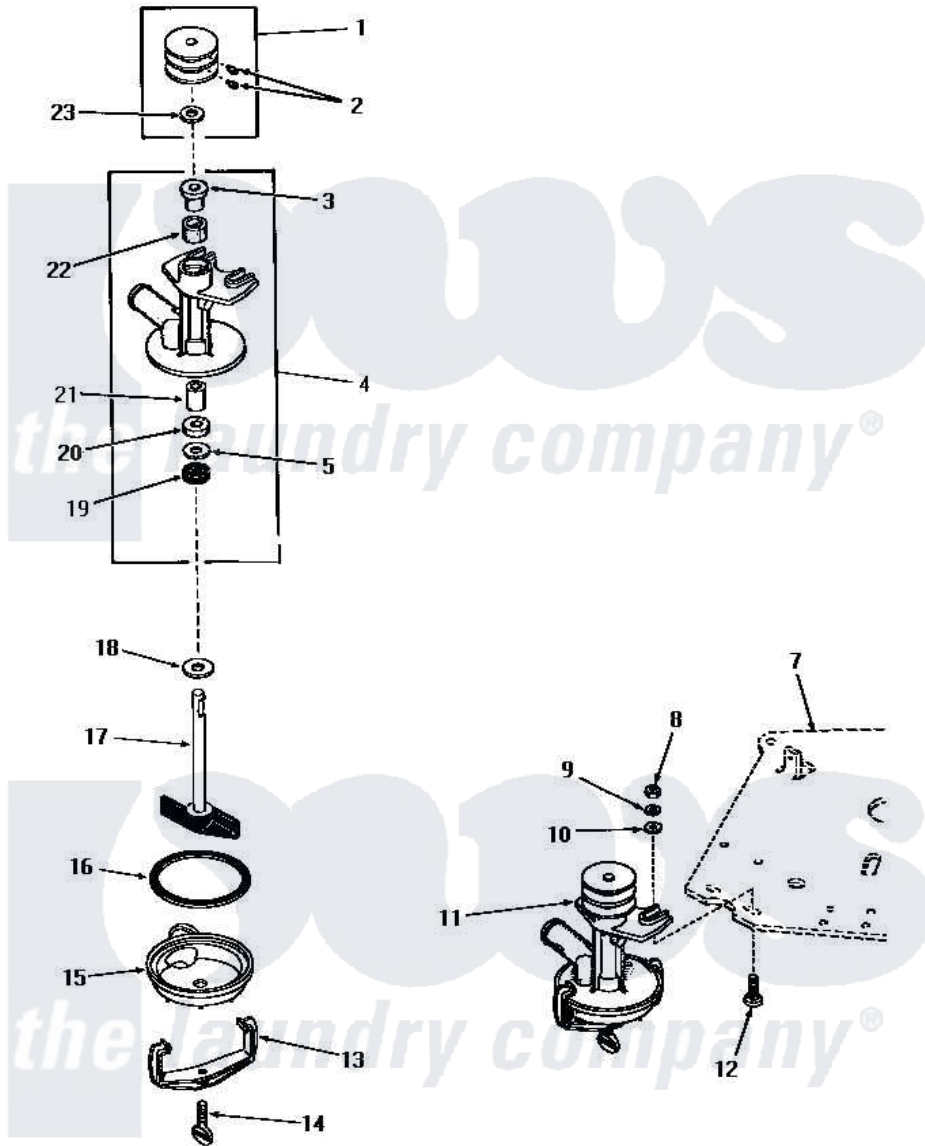

Amana FA4300 18 - PUMP ASSY

PUMP ASSEMBLY

Amana [Residential Amana FA4300 Washer Parts](#) Parts Diagram 18 - PUMP ASSY

[Click on the part number to view part](#)

Item	Original Part Number	Replaced By	Status	Part Description
1	23770		Not Available	ASSY,PULLEY
2	02771			Screw, 1/4-20 x 3/8 Hex S
3	20072			Bearing
4	20763		Not Available	PUMP BODY
5	20093			Washer, 29/64 ID x 63/64 OD
7	Y00000000		Not Available	SEE NOTE MOUNTING PLATE
8	20275	27001225		Nut, Jam Mid Lock 1/4-20
9	03189			LoCkwasher, 1/4 Std-C P
10	20176			Washer, .2656 ID x 9/16 OD
11	25178		Not Available	ASSY,PUMP
12	24390			Bolt
13	20066			Clamp, Pump
14	20161			Screw, 5/16-18 X 1-1/16
15	04316		Not Available	BOTTOM,PUMP
16	20097		Not Available	GASKET
17	04372		Not Available	ASSY,IMPELLER

18	20099		Washer, .440idx1.125odx
19	20095		Seal
20	20094		Packing Material
21	20071		Bearing
22	26479		Wick
23	26919	Not Available	WASHER,PUMP PULLEY
NI	131P3		Kit, Pump Kt85