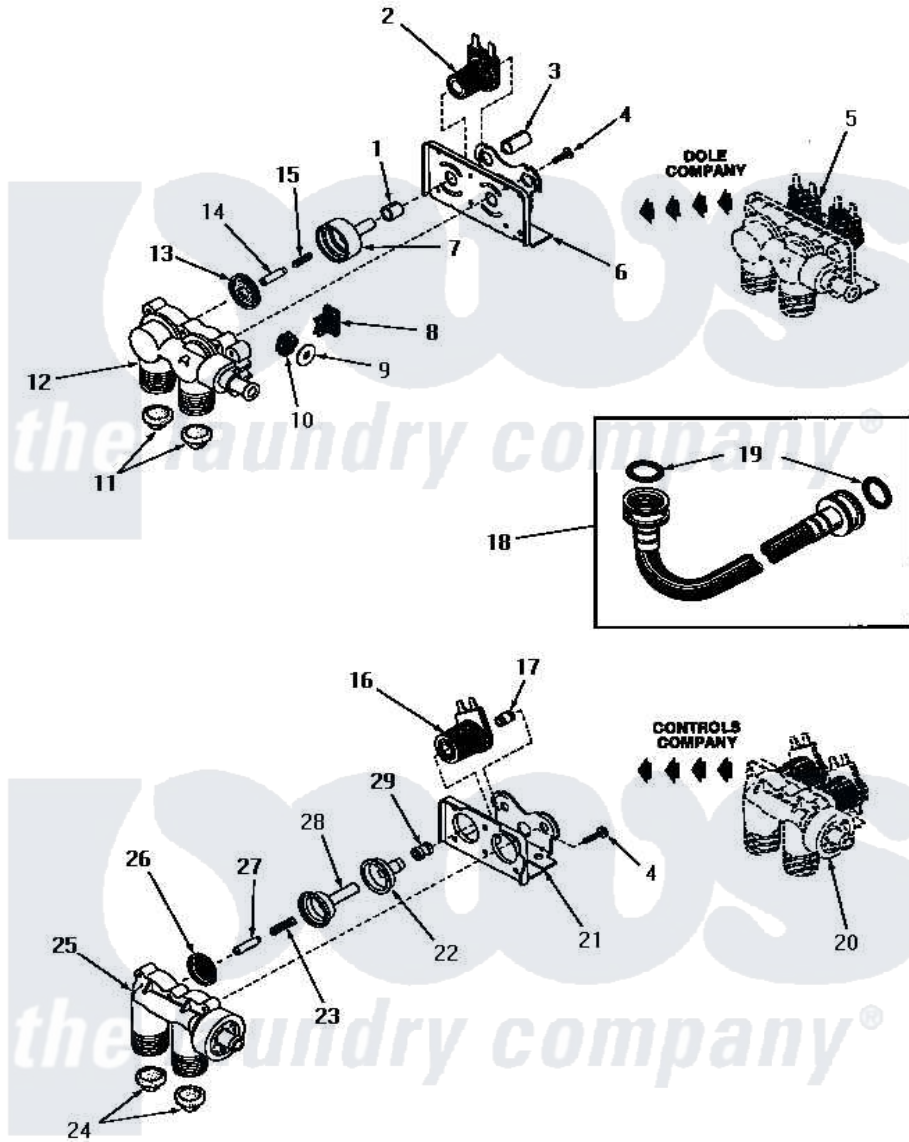

# Amana FA4310 01 - 25832 & 25833 MIXING VALVE ASSEMBLIES

**25832 and 25833 MIXING VALVE ASSEMBLIES**  
(See Page 18 for complete assembly)

Amana [Residential Amana FA4310 Washer Parts](#) Parts Diagram 01 - 25832 & 25833 MIXING VALVE ASSEMBLIES  
Click on the part number to view part

Item	Original Part Number	Replaced By	Status	Part Description
1	24129		Not Available	SLEEVE,SHORT
2	24126	<a href="#">33930</a>		Valve, Mixing
3	24128		Not Available	SLEEVE,LONG
4	25817C		Not Available	SCREW
5	Y00000000		Not Available	SEE NOTE MIXING VALVE ASSEMBLY
6	Y24127		Not Available	MOUNTING BRACKET
7	<a href="#">24130</a>			Guide, Armature
8	Y24135		Not Available	PLUG,FLOW REGULATOR
9	23224G		Not Available	DIFFUSER
10	<a href="#">23224C</a>			Regulator, Flow
11	24122	<a href="#">22002960</a>		Strainer, Washer Inlet
12	<a href="#">24125</a>			Body, Valve
13	24134		Not Available	DIAPHRAGM
14	24132		Not Available	ARMATURE
15	24131		Not Available	SPRING
16	24596A		Not Available	SOLENOID

17	25817M		Not Available	SOLENOID PLUG
18	20241	<a href="#">EZ20241</a>		20 x 24 x 1 Filter 1 Metal Side
19	20290	<a href="#">Y013783</a>		Washer, Inlet Hose
20	Y00000000		Not Available	SEE NOTE MIXING VALVE ASSEMBLY
21	25817B		Not Available	MOUNTING BRACKET
22	25817E		Not Available	SLEEVE, GUIDE xREPLACE
23	25817G		Not Available	SPRING
24	24122	<a href="#">22002960</a>		Strainer, Washer Inlet
25	24123		Not Available	VALVE BODY
26	25817K		Not Available	DIAPHRAGM
27	25817H		Not Available	ARMATURE
28	25817F		Not Available	ARMATURE GUIDE
29	25817D		Not Available	SLEEVE ADAPTER