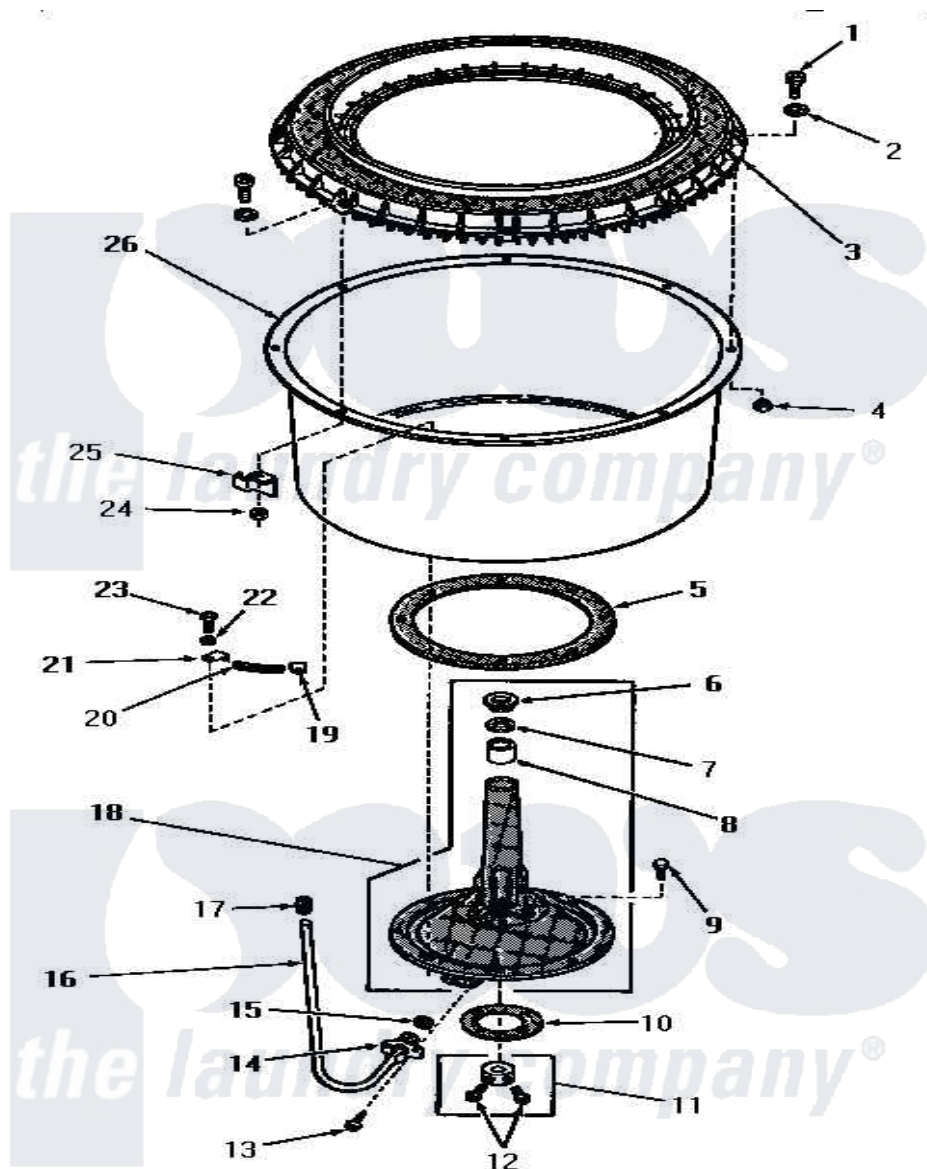

Amana FA4310 03 - AGITATOR POST & SPIN TUB

AGITATOR POST AND SPIN TUB

Amana [Residential Amana FA4310 Washer Parts](#) Parts Diagram 03 - AGITATOR POST & SPIN TUB
 Click on the part number to view part

Item	Original Part Number	Replaced By	Status	Part Description
1	25251	E225251		25 x 25 x 1 Filter 1 Metal Side
2	25100			Washer, 17/64 ID x 1/2 OD
3	24931		Not Available	BALANCE RING
4	25250			Nut, 1/4-20 Hex Nyllock
5	20122			Gasket
6	23685			Bearing
7	23684			Seal
8	23686			Bearing
9	20261			Screw, Cap
10	20120			Gasket
11	20377			Collar Assembly
12	23481	02422		Screw, 1/4-20 X 1/2 HeX
13	20852		Not Available	SCREW,10-24 X 1/2 HEX
14	26046			Bracket, Sediment Tube
15	20110			Gasket
16	25980			Tube, Sediment

17	22361		Sleeve
18	26016	2-6016	Wheel 71/2x6
19	22446		Clip
20	22144		Spring
21	22447		Clip
22	20121	Not Available	GASKET
23	20260		Screw, 5/16-18 X 3/4 RD
24	26678		Nut, Self-Locking
25	22025		Bracket
26	26910		Tub, Spin-Blue Porcelain
NI	243P3	Not Available	KIT,AGITATOR POST