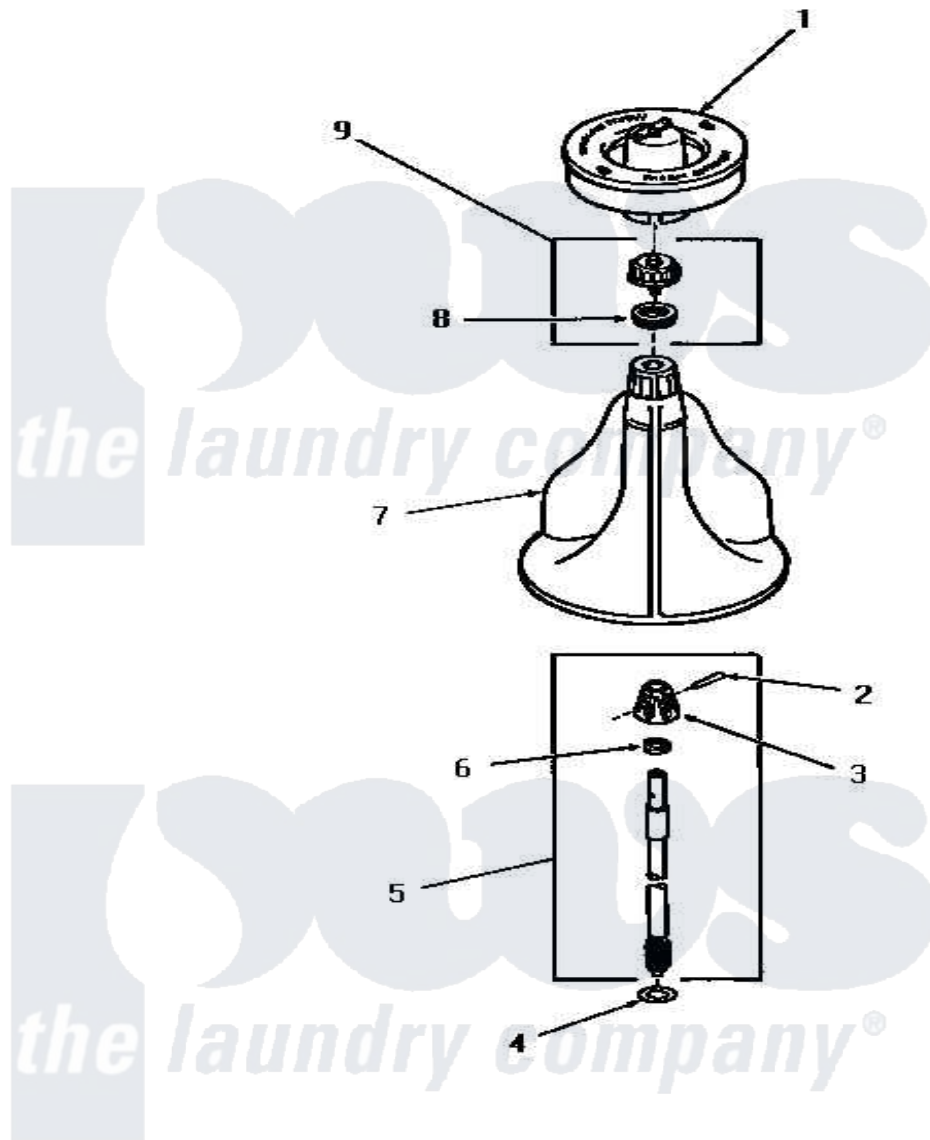

Amana FA4310 04 - AGITATOR, SHAFT & FABRIC SOFTENER DISP

AGITATOR, SHAFT AND FABRIC SOFTENER DISPENSER

Amana [Residential Amana FA4310 Washer Parts](#) Parts Diagram 04 - AGITATOR, SHAFT & FABRIC SOFTENER DISP
 Click on the part number to view part

Item	Original Part Number	Replaced By	Status	Part Description
1	23546		Not Available	ASSY,DISPENSER-FAB-SOF
2	20243			Pin, Taper
3	20056		Not Available	BLOCK, DRIVE
4	22135			Washer
5	21751	21751P		Assyshaft
6	20057	222T017P01		Washer FIB 21/32 ID X 1156 OD X 1/8
7	25975		Not Available	ASSY,AGITATOR
8	21036			Clip, Cable
9	26015			Assembly, Cap And Ring-Agitator
"	26014			Assembly, Cap And Ring-Agitator