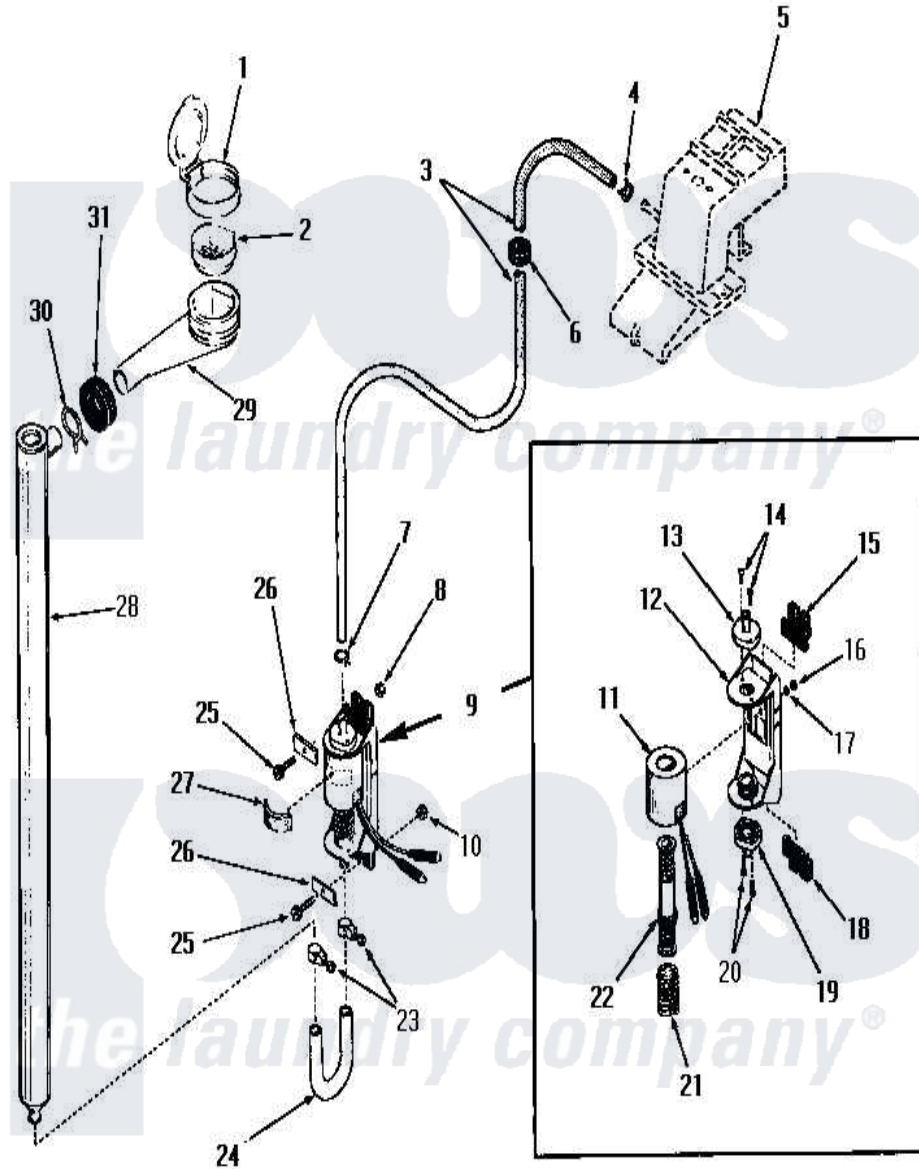

Amana FA4310 05 - BLEACH DISPENSER

Amana [Residential Amana FA4310 Washer Parts](#) Parts Diagram 05 - BLEACH DISPENSER
 Click on the part number to view part

Item	Original Part Number	Replaced By	Status	Part Description
1	22484		Not Available	BLEACH LID
2	21984			Cover, Dispenser
3	22300		Not Available	HOSE
4	23410		Not Available	HOSE CLAMP
5	Y00000000		Not Available	SEE NOTE WATER INLET
6	22299		Not Available	GROMMET
7	22295		Not Available	HOSE CLAMP
8	22001			Nut, 10-24 Nylon Hex BR
9	22337			Pump, Bleach
10	22001			Nut, 10-24 Nylon Hex BR
11	22337B		Not Available	COIL AND FRAME
12	22337A		Not Available	BASE
13	22337E		Not Available	HOSE CONNECTOR
14	51356		Not Available	SCREW,6-32 X 5/16 RD H
15	22337F		Not Available	ISOLATION MOUNT
16	22337G		Not Available	NUT

17	21735	Not Available	LOCKWASHER,No.10 INTSHKP
18	22337F	Not Available	ISOLATION MOUNT
19	22337E	Not Available	HOSE CONNECTOR
20	51356	Not Available	SCREW,6-32 X 5/16 RD H
21	22337D	Not Available	SPRING
22	22337C	Not Available	ARMATURE AND VALVE
23	24604	Not Available	HOSE CLAMP
24	22302	Not Available	HOSE
25	25989	Not Available	HEX HEAD SCREW
26	Y22287	Not Available	BLEACH PUMP BRACKET
27	25220	Not Available	BUMPER
28	22303	Not Available	TUBE,BLEACH
29	22377	Not Available	DISPENSER xREPLACE
30	Y03640	Not Available	CLAMP
31	20118	Not Available	GROMMET,1982 INV