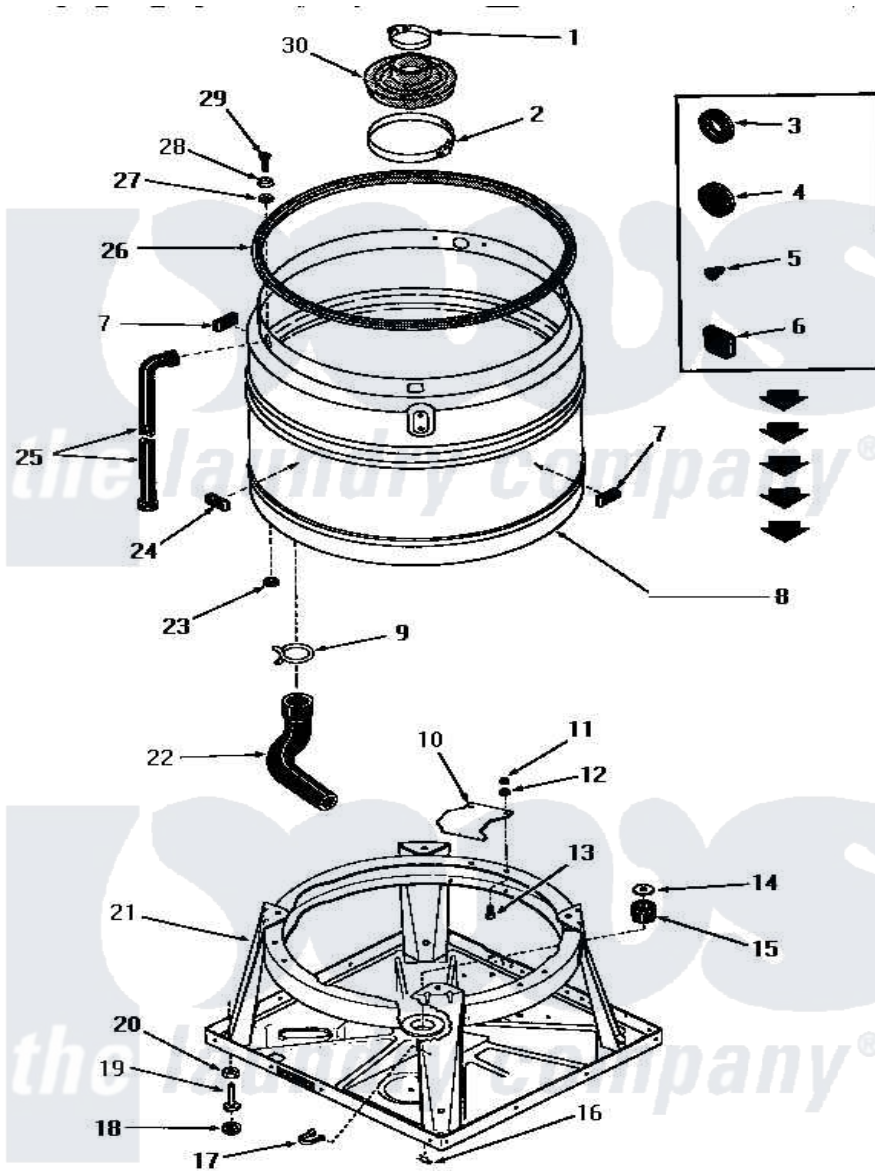

# Amana FA4310 06 - BOOT, CHASSIS & DRAIN TUB

**BOOT, CHASSIS AND DRAIN TUB**

Amana [Residential Amana FA4310 Washer Parts](#) Parts Diagram 06 - BOOT, CHASSIS & DRAIN TUB  
 Click on the part number to view part

Item	Original Part Number	Replaced By	Status	Part Description
1	<a href="#">20107</a>			Upper Clamp
2	20108	<a href="#">F200201</a>		Clamp Hose #56
3	20118		Not Available	GROMMET,1982 INV
4	20305	<a href="#">20-305</a>		Sizzle Do Not Ship Ups
5	21393	<a href="#">21-393</a>		Piezo Sounder
6	<a href="#">21651</a>			Grommet
7	<a href="#">23258</a>			Pad, Bumper
8	26034M		Not Available	ASSY,SPLASH TUB
9	<a href="#">10108</a>			Seal
10	<a href="#">21905</a>			Plate, Snubber
11	20275	<a href="#">27001225</a>		Nut, Jam Mid Lock 1/4-20
12	<a href="#">03189</a>			LoCkwasher, 1/4 Std-C P
13	<a href="#">02422</a>			Screw, 1/4-20 X 1/2 HeX
14	20162		Not Available	SPACER
15	20195		Not Available	GROMMET
16	26012	<a href="#">2-6012</a>		Blower Wheel

17	22837		Not Available	STRAP,WIRE
18	21749	<a href="#">40016001</a>		Foot, Rubber
19	20409	<a href="#">22003428</a>		Leg, Adjustable
20	Y21899	<a href="#">40038101</a>		Nut, Leg
21	<a href="#">26028</a>			Assembly, Chassis xReplace
22	<a href="#">25112</a>			Hose
23	<a href="#">20115</a>			Grommet
24	23257		Not Available	PAD,BUMPER
25	22818		Not Available	HOSE
26	21233		Not Available	GASKET
27	<a href="#">20112</a>			Grommet
28	<a href="#">20111</a>			Washer
29	20259		Not Available	SCREW
30	20129		Not Available	BOOT