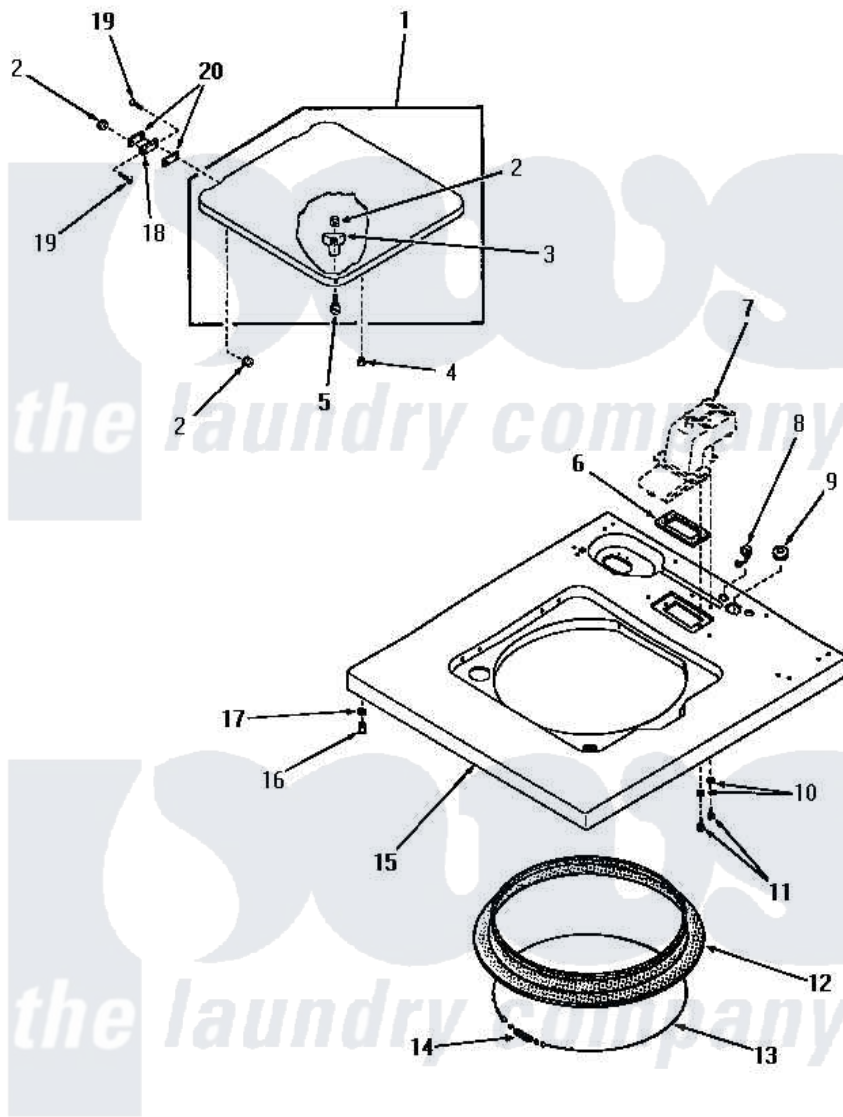

Amana FA4310 07 - CABINET TOP & LOADING DOOR

CABINET TOP AND LOADING DOOR

Amana [Residential Amana FA4310 Washer Parts](#) Parts Diagram 07 - CABINET TOP & LOADING DOOR
 Click on the part number to view part

Item	Original Part Number	Replaced By	Status	Part Description
1	26901H		Not Available	ASSY,LID & CATCH
"	26901A		Not Available	LOADING DOOR, AVOCADO
"	26901K		Not Available	LOADING DOOR, COFFEE
"	26901L		Not Available	ASSY,LID & CATCH
"	26901W		Not Available	ASSY,LID & CATCH xREPLACE
"	26901C		Not Available	LOADING DOOR, COPPERTONE
2	21752			Nut, 8-32 Hex Brilock
3	25217	R0603504		Actuator, Door Switch
4	21176			Bumper
5	26769			Assembly, Screw And Washer
6	23255		Not Available	GASKET
7	Y00000000		Not Available	SEE NOTE WATER INLET
8	21903	211881		Grommet, Cord Part Not Used- Gas Models Only
9	20118		Not Available	GROMMET,1982 INV

10	20493		Washer, 11/64 ID x 3/8 OD
11	55469	500226	Screw, 8b-16 x 5/8 Tap
12	25277		Guard, Rim
13	22352		Not Available RETAINER,WIRE
14	20791		Not Available SPRING
15	26819W		Not Available CABINET TOP, WHITE
"	26819A		Not Available CABINET TOP, AVOCADO
"	26819K		Not Available CABINET TOP, COFFEE
"	26819C		Not Available CABINET TOP, COPPERTONE
"	26819L		Not Available ASSY, TOP
"	26819H		Not Available CABINET TOP, HARVEST GOLD
16	23007		Not Available CAGED NUT
17	24861		Not Available LOCKWASHER, .448X.789SH [®]
18	21583		Hinge
19	22649		Screw, 8-32 X 13/32 FI
20	21584		Gasket