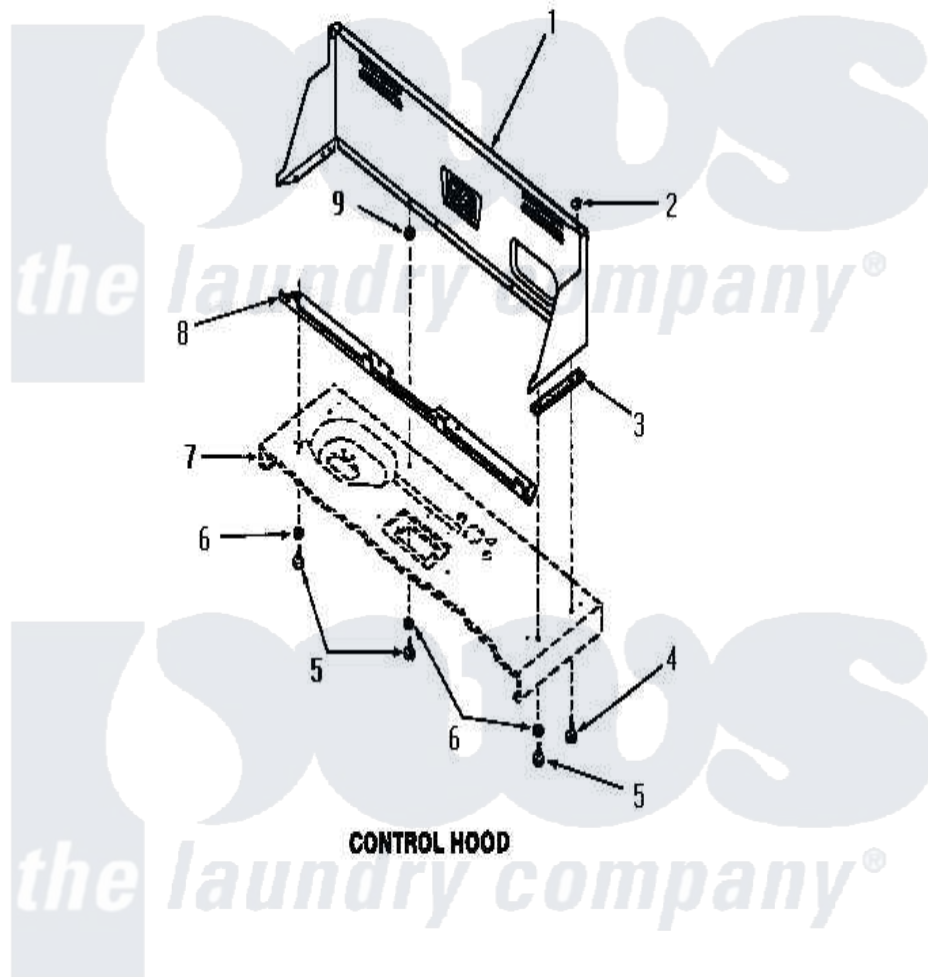

Amana FA4310 09 - CONTROL HOOD

Amana [Residential Amana FA4310 Washer Parts](#) Parts Diagram 09 - CONTROL HOOD
 Click on the part number to view part

Item	Original Part Number	Replaced By	Status	Part Description
1	26820W		Not Available	CONTROL HOOD, WHITE
"	26820H		Not Available	CONTROL HOOD GOLD
"	26820L		Not Available	CONTROL HOOD, ALMOND
"	26820C		Not Available	CONTROL HOOD, COPPERTONE
"	26820K		Not Available	CONTROL HOOD, COFFEE
"	26820A		Not Available	CONTROL HOOD, AVOCADO
2	24522			Nut, Speed-8ab-18 C1995
3	23028		Not Available	GASKET,CONTROL BOX END
4	25724		Not Available	HEX HEAD SCREW
5	52150	489464		Screw
6	20493			Washer, 11/64 ID x 3/8 OD
7	Y00000000		Not Available	SEE NOTE CABINET TOP
8	23360		Not Available	ANGLE
9	23425		Not Available	WASHER,7/32IDX7/16ODX.