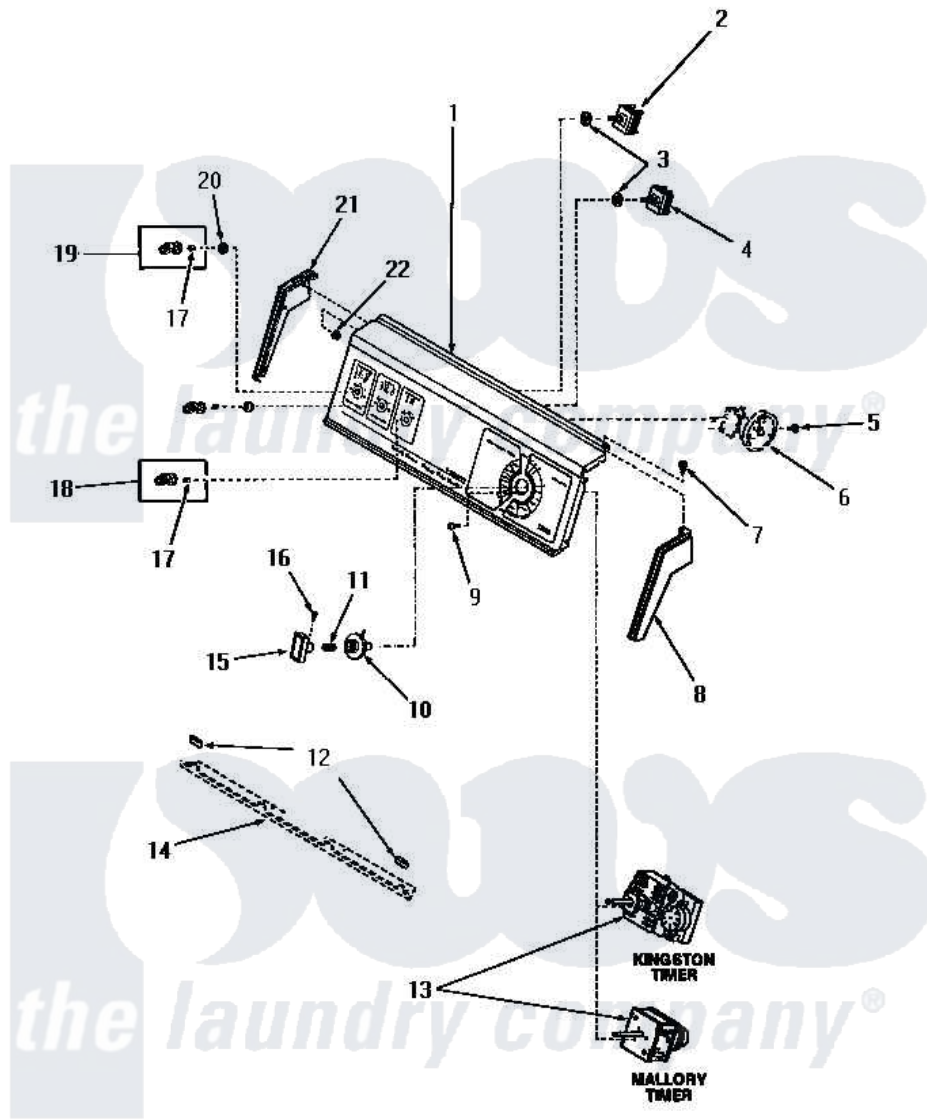

Amana FA4310 10 - CONTROL PANEL & CONTROLS

CONTROL PANEL AND CONTROLS

Amana [Residential Amana FA4310 Washer Parts](#) Parts Diagram 10 - CONTROL PANEL & CONTROLS
 Click on the part number to view part

Item	Original Part Number	Replaced By	Status	Part Description
1	27373			Screw
2	24392		Not Available	SWITCH TEMP
3	91176			Lockwasher, 3/8 Intshkp
4	24431		Not Available	SPEED SWITCH
5	23962	W10116760		Screw
6	Y00000000		Not Available	SEE NOTE PRESSURE SWITCH
7	25232		Not Available	SCREW,8AB-18X7/8 OVAL
8	25123		Not Available	CONTROL HOOD END, RIGHT
9	70212			Screw, 8-32 X 5/32 RD H
10	26326		Not Available	TIMER KNOB INDICATOR
11	26319			Spring
12	24859		Not Available	SLEEVE,SUPPORT ANGLE
13	26410		Not Available	TIMER
14	Y00000000		Not Available	SEE NOTE PANEL SUPPORT BRACKET

15	27382	Not Available	TIMER KNOB
16	26318		Screw, 8-32 X 1/4 Set S
17	23392	Not Available	CLIP FOR 26816 KNOB
19	27379	Not Available	ASSY,KNOB-SWITCH
20	24205		Nut, Knurled 3/8-24
21	25124	Not Available	CONTROL HOOD END, LEFT
22	25126	5303284616	Clip