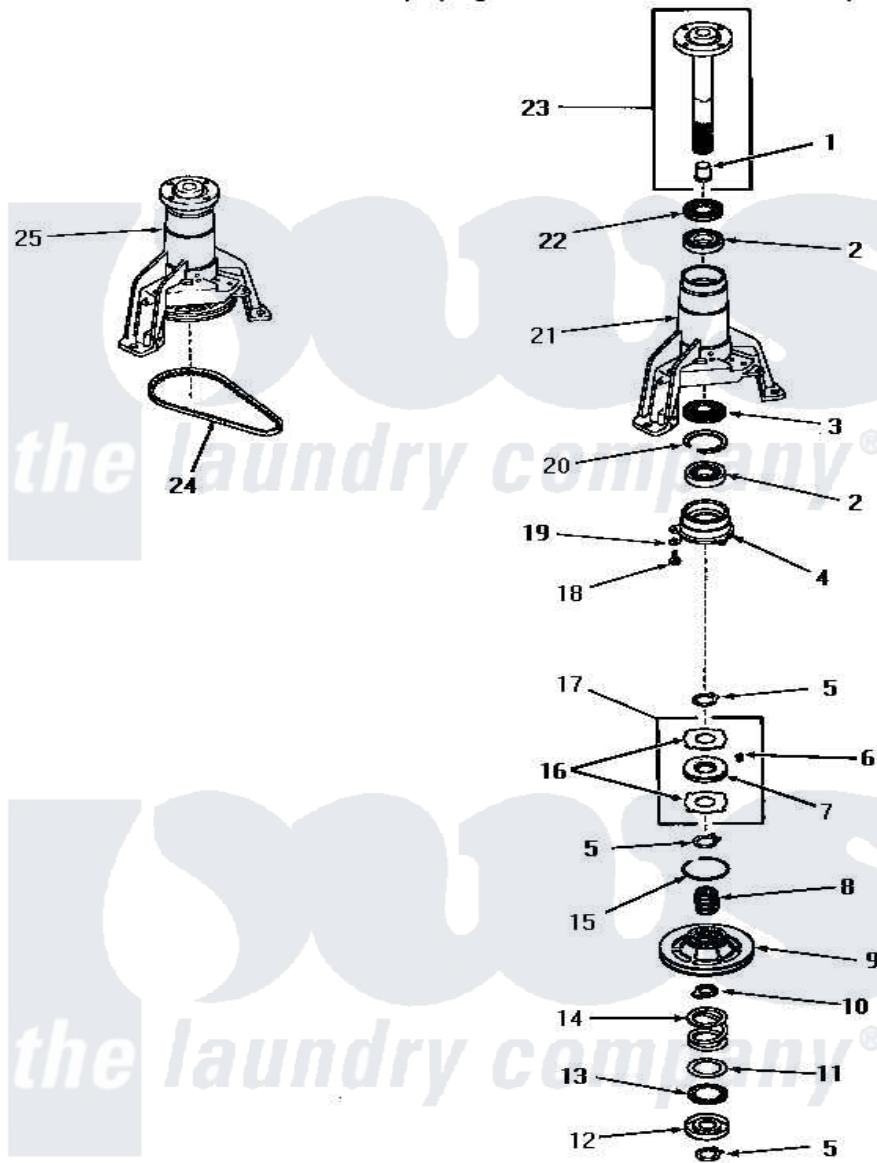

Amana FA4310 13 - MAIN BEARING ASSY & SPIN BELT

MAIN BEARING ASSEMBLY AND SPIN BELT

Amana [Residential Amana FA4310 Washer Parts](#) Parts Diagram 13 - MAIN BEARING ASSY & SPIN BELT
 Click on the part number to view part

Item	Original Part Number	Replaced By	Status	Part Description
1	25854			Bearing
2	20012			Bearing
3	26247			Slinger, Water
4	23639			Retainer
5	23724			Ring, Retaining
6	24500			Clip, Spring
7	23708			Assembly, Brake Disk
8	23634		Not Available	HUB
9	24690			Assembly, Spin Pulley
10	23635		Not Available	STOP
11	23722			Race, Bearing
12	23640			Retainer
13	23721		Not Available	BEARING,NEEDLE
14	23723			Spring
15	Y23720		Not Available	RING,SNAP
16	23637		Not Available	DISC,BRAKE

17	24599		Assembly, Brake Disk
18	02422		Screw, 1/4-20 X 1/2 HeX
19	02431		Lockwasher, 1/4 Ext Shk
20	20084	Not Available	RING,RETAINING
21	25979	Not Available	HOUSING,MAIN BEARING
22	Y21659	Not Available	SEAL
23	23731		Assembly, Spin Shaft
24	23759	Not Available	BELT
25	26018		AsseMbly, Bearing Housing-M
NI	03200		A-D Drive Lubricant