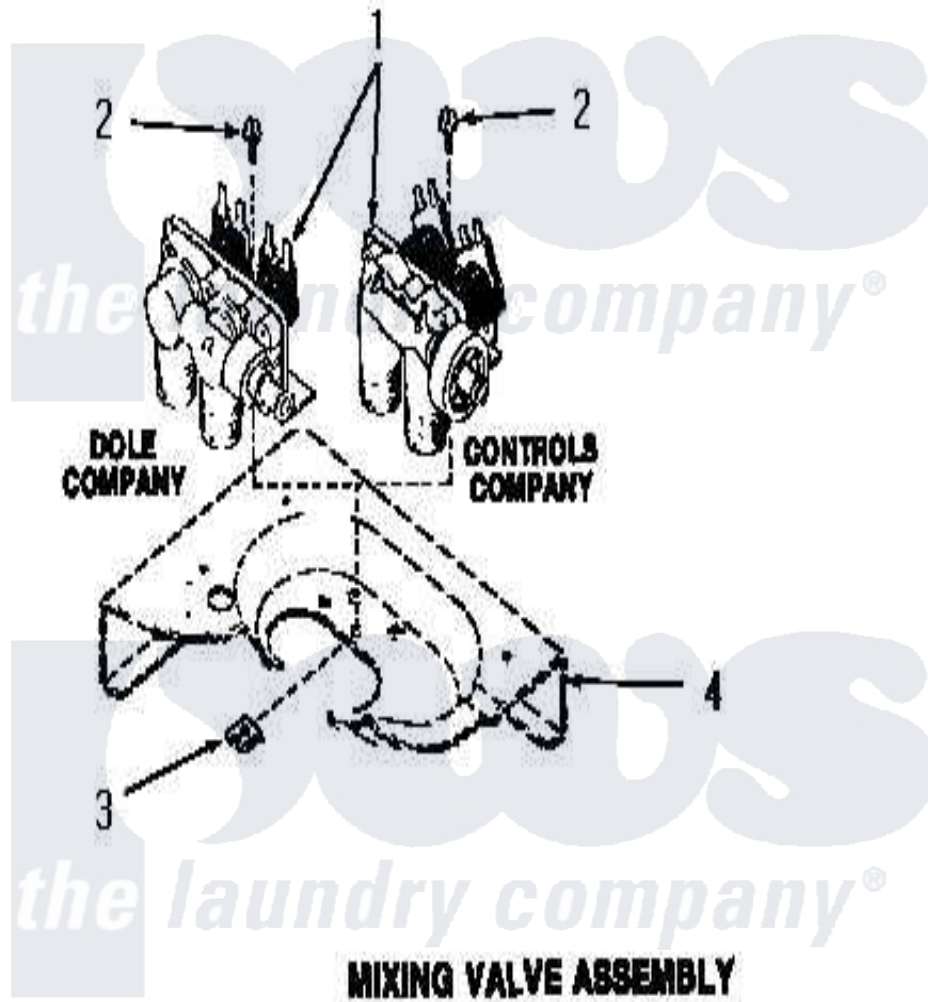

Amana FA4310 14 - MIXING VALVE ASSY

Amana [Residential Amana FA4310 Washer Parts](#) Parts Diagram 14 - MIXING VALVE ASSY
Click on the part number to view part

Item	Original Part Number	Replaced By	Status	Part Description
1	25832	205613		Water Valve
2	23962	W10116760		Screw
3	23277		Not Available	NUT,SPEED
4	Y00000000		Not Available	SEE NOTE CABINET TOP