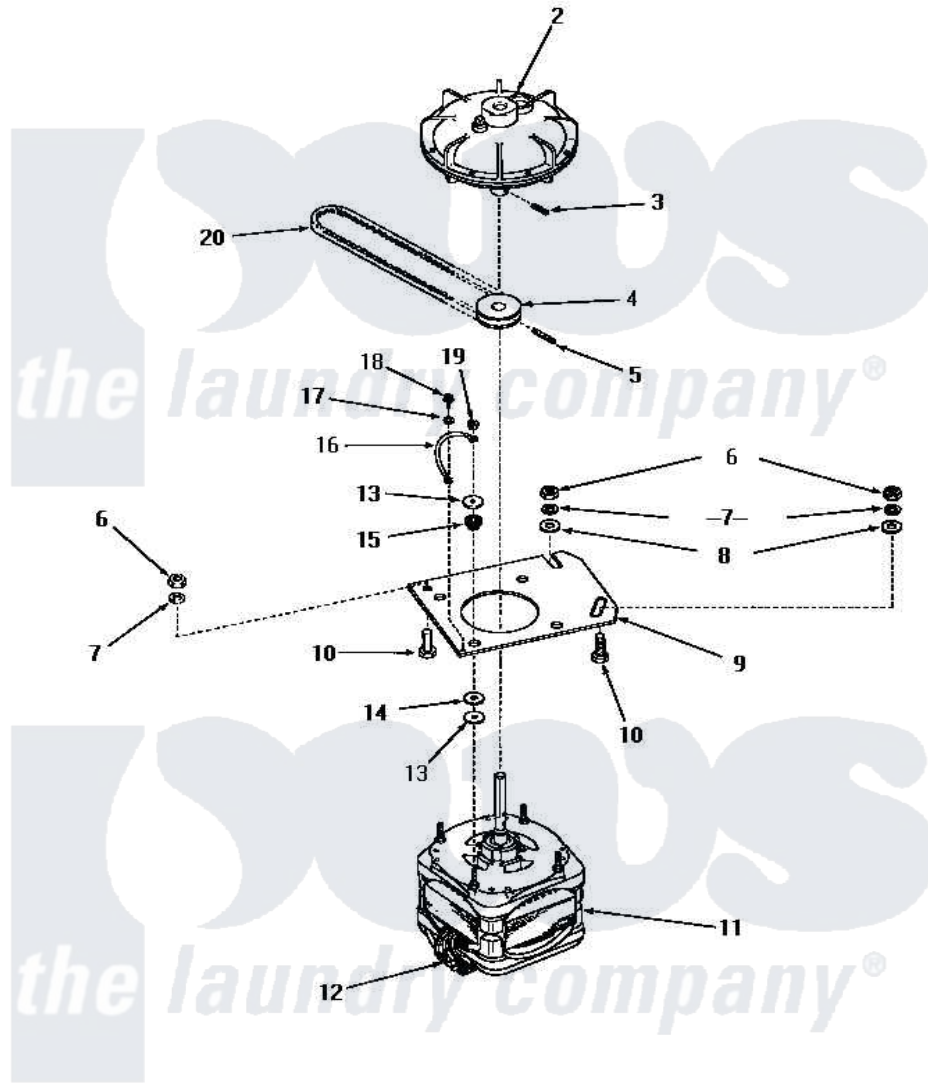

Amana FA4310 15 - MOTOR, FLUID DRIVE & PUMP BELT

MOTOR, FLUID DRIVE AND PUMP BELT

Amana [Residential Amana FA4310 Washer Parts](#) Parts Diagram 15 - MOTOR, FLUID DRIVE & PUMP BELT

[Click on the part number to view part](#)

Item	Original Part Number	Replaced By	Status	Part Description
2	24706			Assembly, Fluid Drive
3	24703		Not Available	PIN,ROLL
4	26116			Pulley, Drive
5	23750			Pin, Roll
6	20274	62739		Nut, Lock
7	20277			Lockwasher, 3/8 Std X 3
8	20279			Washer, 13/32 ID x 13/16 OD
9	23769		Not Available	PLATE,MOUNTING
10	20255		Not Available	SCREW,3/8-16 X 1 HEX H
11	26069			X Assembly, Motor And Pulley
12	24142		Not Available	SWITCH,MOTOR
"	24139		Not Available	SWITCH,MOTOR
13	20103	M0270519		Washer
14	20104			Washer
15	20102		Not Available	WASHER
16	25484		Not Available	GROUND WIRE

17	21735	Not Available	LOCKWASHER, No. 10 INTSHKP
18	20530		Screw, 10-24 x 3/8 Hex
19	23604		Nut, Hex 10-32 Lock
20	23759	Not Available	BELT
NI	20299	Not Available	FLUID DRIVE FLUID-BULK