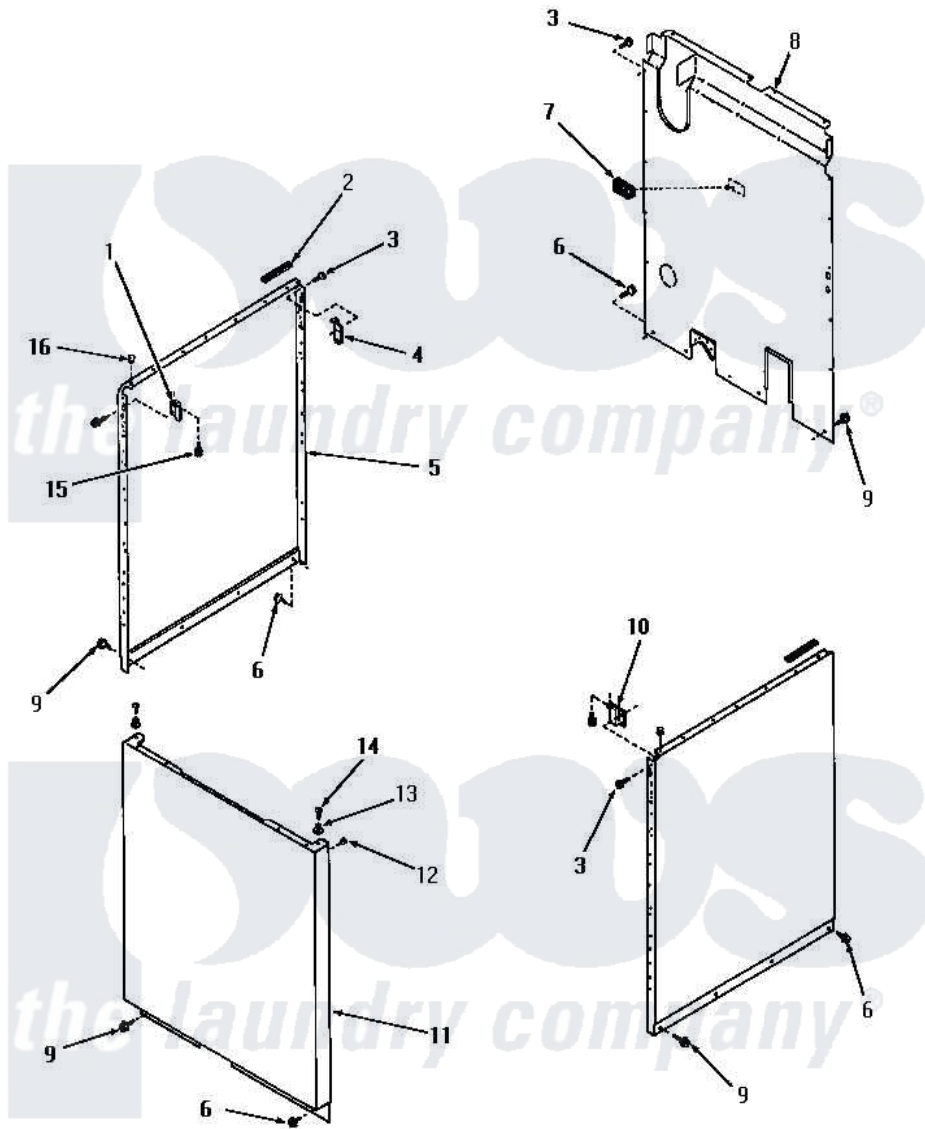

Amana FA4310 16 - PANELS

PANELS

Amana [Residential Amana FA4310 Washer Parts](#) Parts Diagram 16 - PANELS
 Click on the part number to view part

| Item | Original Part Number | Replaced By | Status | Part Description |
|------|-----------------------|--------------------------|---------------|--------------------------------|
| 1 | 26691 | | Not Available | BRACKET,HOLD DOWN-L.H. |
| 2 | 80312 | | | Bumper Pad |
| 3 | 51784 | | Not Available | SCREW,10B-16 X 1/2 HEX |
| 4 | 52487 | | | Lug, Hold-Down |
| 5 | 26821A | | Not Available | PANEL,SIDE |
| " | 26821W | | Not Available | SIDE PANEL, LEFT OR RIGHT, WHI |
| " | 26821H | | Not Available | PANEL,SIDE |
| " | 26821L | | Not Available | PANEL,SIDE |
| " | 26821C | | Not Available | SIDE PANEL, RIGHT OR LEFT, COP |
| " | 26821K | | Not Available | SIDE PANEL, RIGHT OR LEFT, COF |
| 6 | 26415 | 27001200 | | Screw |
| 7 | 23257 | | Not Available | PAD,BUMPER |
| 8 | 24342GR | | Not Available | REAR PANEL, GRAY |
| 9 | 26592 | | Not Available | HEX HEAD SCREW |

| | | | |
|----|-----------------------|---------------|--------------------------|
| 10 | 26690 | Not Available | BRACKET,HOLD DOWN-R.H. |
| 11 | 26822A | Not Available | PANEL,FRONT |
| " | 26822K | Not Available | FRONT PANEL, COFFEE |
| " | 26822C | Not Available | LOADING DOOR, COPPERTONE |
| " | 26822L | Not Available | PANEL,FRONT |
| " | 26822H | Not Available | PANEL,FRONT |
| " | 26822W | Not Available | LOADING DOOR, WHITE |
| 12 | 20387 | | Bumper |
| 13 | 23020 | Not Available | MOUNT,PANEL |
| 14 | Q6535 | Not Available | SCREW,10B-16 X 3/4 ROU |
| 15 | Y2008 | Not Available | SCREW AND LOCKWASHER |
| 16 | 21176 | | Bumper |