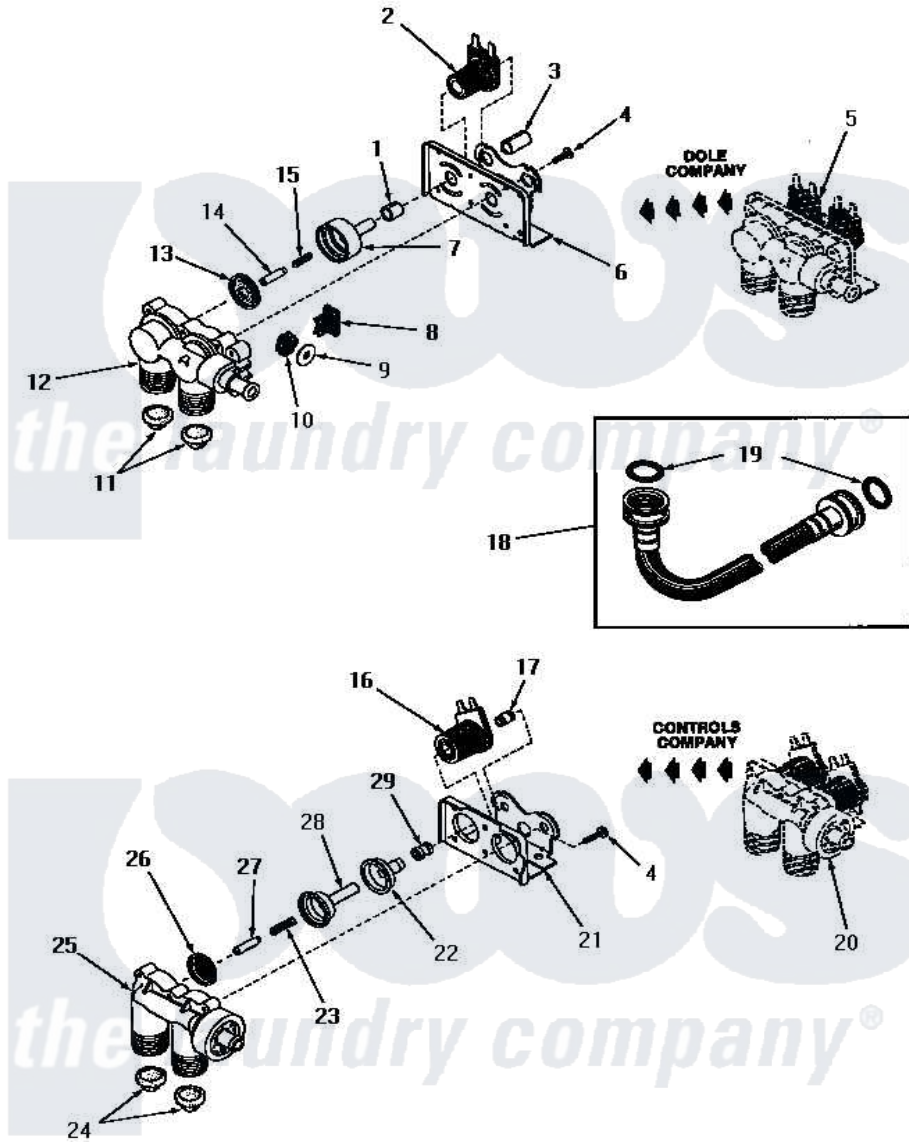

# Amana FA4311 01 - 25832 & 25833 MIXING VALVE ASSEMBLIES

**25832 and 25833 MIXING VALVE ASSEMBLIES**  
(See Page 18 for complete assembly)

Amana [Residential Amana FA4311 Washer Parts](#) Parts Diagram 01 - 25832 & 25833 MIXING VALVE ASSEMBLIES  
Click on the part number to view part

Item	Original Part Number	Replaced By	Status	Part Description
1	24129		Not Available	SLEEVE,SHORT
2	24126	<a href="#">33930</a>		Valve, Mixing
3	24128		Not Available	SLEEVE,LONG
4	25817C		Not Available	SCREW
5	Y00000000		Not Available	SEE NOTE MIXING VALVE ASSEMBLY
6	Y24127		Not Available	MOUNTING BRACKET
7	<a href="#">24130</a>			Guide, Armature
8	Y24135		Not Available	PLUG,FLOW REGULATOR
9	23224G		Not Available	DIFFUSER
10	<a href="#">23224C</a>			Regulator, Flow
11	24122	<a href="#">22002960</a>		Strainer, Washer Inlet
12	<a href="#">24125</a>			Body, Valve
13	24134		Not Available	DIAPHRAGM
14	24132		Not Available	ARMATURE
15	24131		Not Available	SPRING
16	24596A		Not Available	SOLENOID

17	25817M	Not Available	SOLENOID PLUG
18	20241	<a href="#">EZ20241</a>	20 x 24 x 1 Filter 1 Metal Side
19	20290	<a href="#">Y013783</a>	Washer, Inlet Hose
20	Y00000000	Not Available	SEE NOTE MIXING VALVE ASSEMBLY
21	25817B	Not Available	MOUNTING BRACKET
22	25817E	Not Available	SLEEVE, GUIDE xREPLACE
23	25817G	Not Available	SPRING
24	24122	<a href="#">22002960</a>	Strainer, Washer Inlet
25	24123	Not Available	VALVE BODY
26	25817K	Not Available	DIAPHRAGM
27	25817H	Not Available	ARMATURE
28	25817F	Not Available	ARMATURE GUIDE
29	25817D	Not Available	SLEEVE ADAPTER