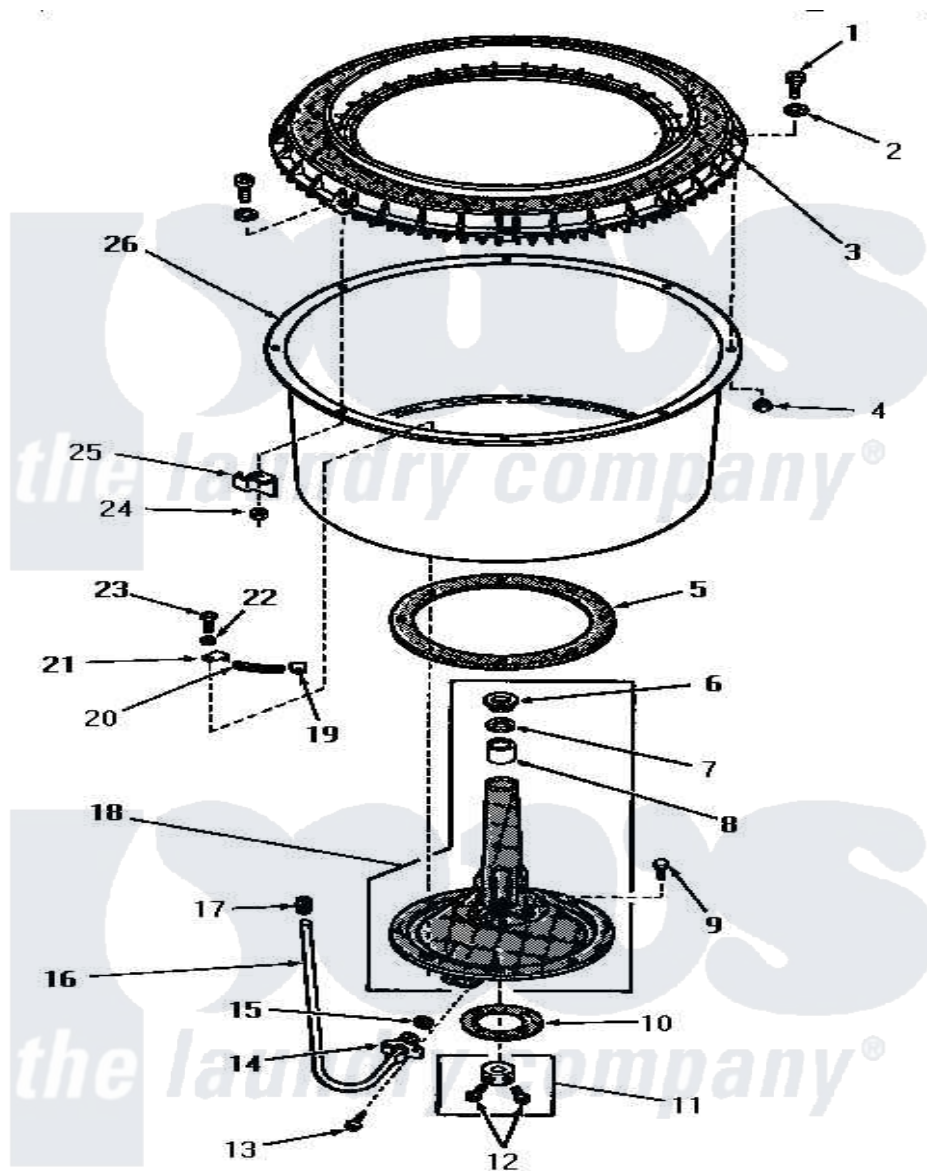

Amana FA4311 03 - AGITATOR POST & SPIN TUB

AGITATOR POST AND SPIN TUB

Amana [Residential Amana FA4311 Washer Parts](#) Parts Diagram 03 - AGITATOR POST & SPIN TUB
 Click on the part number to view part

Item	Original Part Number	Replaced By	Status	Part Description
1	25251	EZ25251		25 x 25 x 1 Filter 1 Metal Side
2	25100			Washer, 17/64 ID x 1/2 OD
3	24931		Not Available	BALANCE RING
4	25250			Nut, 1/4-20 Hex Nyllock
5	22449		Not Available	GASKET
6	23685			Bearing
7	23684			Seal
8	23686			Bearing
9	20261			Screw, Cap
10	20120			Gasket
11	20377			Collar Assembly
12	23481	02422		Screw, 1/4-20 X 1/2 HeX
13	20852		Not Available	SCREW, 10-24 X 1/2 HEX
14	26046			Bracket, Sediment Tube
15	20110			Gasket
16	25980			Tube, Sediment

17	22361		Sleeve
18	26016	2-6016	Wheel 71/2x6
19	22446		Clip
20	22144		Spring
21	22447		Clip
22	20121	Not Available	GASKET
23	20260		Screw, 5/16-18 X 3/4 RD
24	26678		Nut, Self-Locking
25	22025		Bracket
26	25976	Not Available	TUB,SPIN-SS
NI	243P3	Not Available	KIT,AGITATOR POST