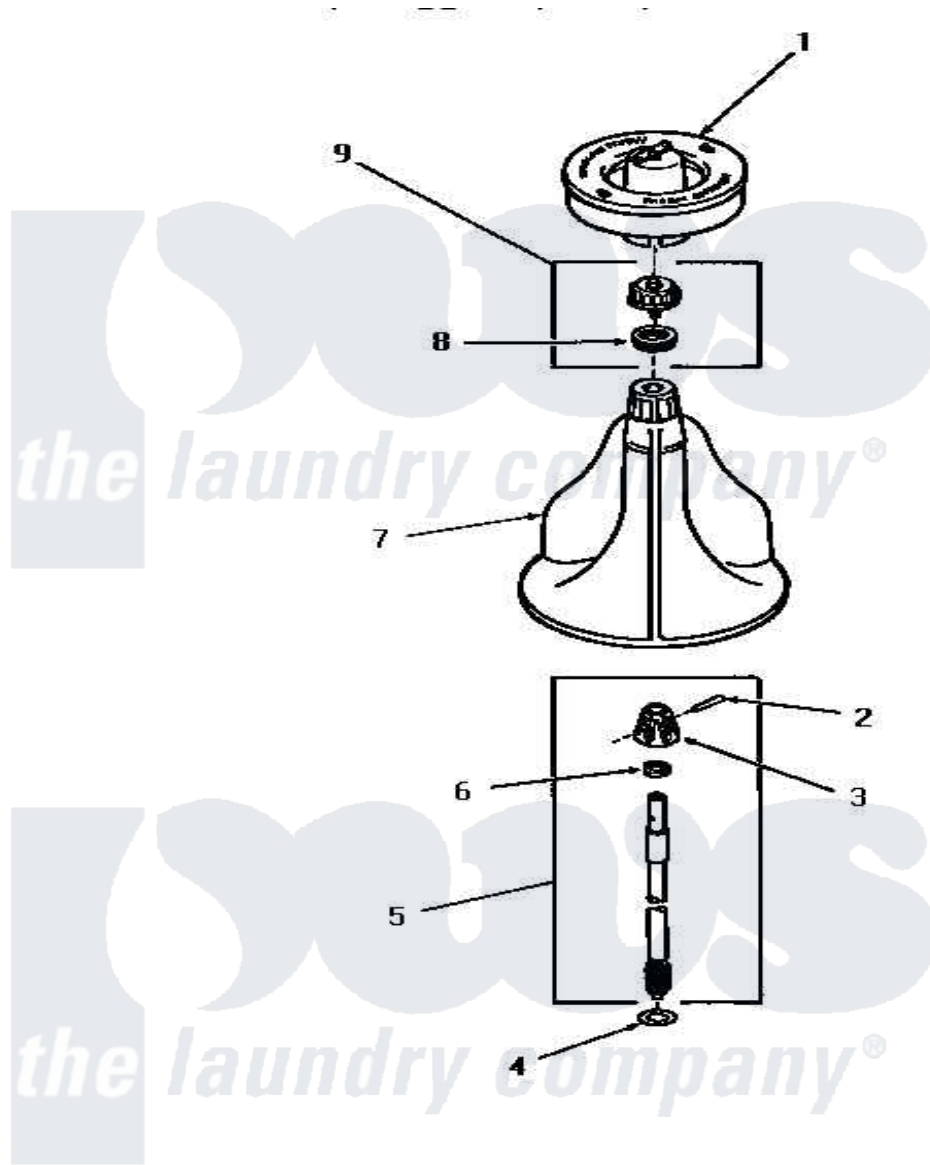

Amana FA4311 04 - AGITATOR, SHAFT & FABRIC SOFTENER DISP

AGITATOR, SHAFT AND FABRIC SOFTENER DISPENSER

Amana [Residential Amana FA4311 Washer Parts](#) Parts Diagram 04 - AGITATOR, SHAFT & FABRIC SOFTENER DISP
 Click on the part number to view part

Item	Original Part Number	Replaced By	Status	Part Description
1	23546		Not Available	ASSY,DISPENSER-FAB-SOF
2	20243			Pin, Taper
3	20056		Not Available	BLOCK, DRIVE
4	22135			Washer
5	21751	21751P		Assyshaft
6	20057	222T017P01		Washer FIB 21/32 ID X 1156 OD X 1/8
7	25975		Not Available	ASSY,AGITATOR
8	21036			Clip, Cable
9	26015			Assembly, Cap And Ring-Agitator
"	26014			Assembly, Cap And Ring-Agitator