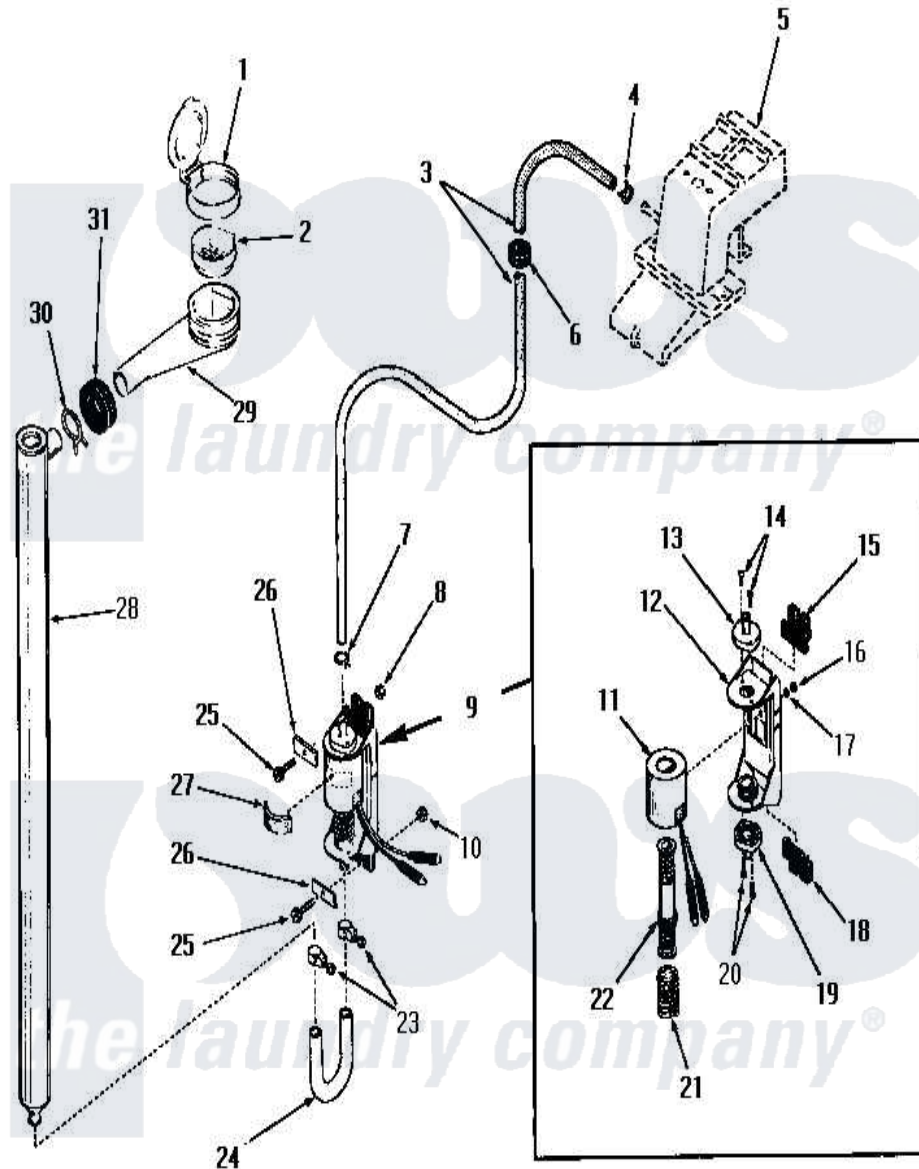

# Amana FA4311 05 - BLEACH DISPENSER

Amana [Residential Amana FA4311 Washer Parts](#) Parts Diagram 05 - BLEACH DISPENSER  
 Click on the part number to view part

Item	Original Part Number	Replaced By	Status	Part Description
1	22484		Not Available	BLEACH LID
2	<a href="#">21984</a>			Cover, Dispenser
3	22300		Not Available	HOSE
4	23410		Not Available	HOSE CLAMP
5	Y00000000		Not Available	SEE NOTE WATER INLET
6	22299		Not Available	GROMMET
7	22295		Not Available	HOSE CLAMP
8	<a href="#">22001</a>			Nut, 10-24 Nylon Hex BR
9	<a href="#">22337</a>			Pump, Bleach
10	<a href="#">22001</a>			Nut, 10-24 Nylon Hex BR
11	22337B		Not Available	COIL AND FRAME
12	22337A		Not Available	BASE
13	22337E		Not Available	HOSE CONNECTOR
14	51356		Not Available	SCREW,6-32 X 5/16 RD H
15	22337F		Not Available	ISOLATION MOUNT
16	22337G		Not Available	NUT

17	21735	Not Available	LOCKWASHER,No.10 INTSHKP
18	22337F	Not Available	ISOLATION MOUNT
19	22337E	Not Available	HOSE CONNECTOR
20	51356	Not Available	SCREW,6-32 X 5/16 RD H
21	22337D	Not Available	SPRING
22	22337C	Not Available	ARMATURE AND VALVE
23	24604	Not Available	HOSE CLAMP
24	22302	Not Available	HOSE
25	25989	Not Available	HEX HEAD SCREW
26	Y22287	Not Available	BLEACH PUMP BRACKET
27	25220	Not Available	BUMPER
28	22303	Not Available	TUBE,BLEACH
29	22377	Not Available	DISPENSER xREPLACE
30	Y03640	Not Available	CLAMP
31	20118	Not Available	GROMMET,1982 INV