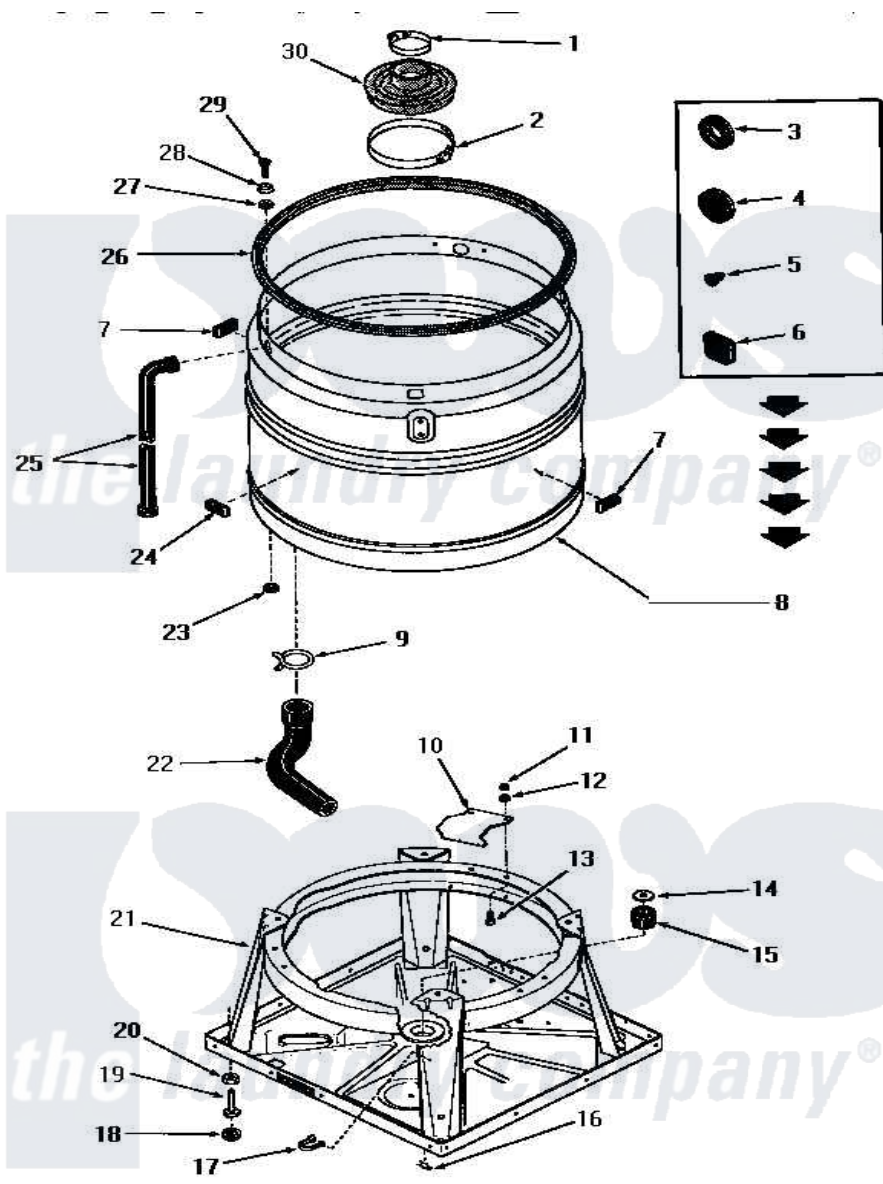

# Amana FA4311 06 - BOOT, CHASSIS & DRAIN TUB

**BOOT, CHASSIS AND DRAIN TUB**

Amana [Residential Amana FA4311 Washer Parts](#) Parts Diagram 06 - BOOT, CHASSIS & DRAIN TUB  
 Click on the part number to view part

Item	Original Part Number	Replaced By	Status	Part Description
1	<a href="#">20107</a>			Upper Clamp
2	20108	<a href="#">F200201</a>		Clamp Hose #56
3	20118		Not Available	GROMMET,1982 INV
4	20305	<a href="#">20-305</a>		Sizzle Do Not Ship Ups
5	21393	<a href="#">21-393</a>		Piezo Sounder
6	<a href="#">21651</a>			Grommet
7	<a href="#">23258</a>			Pad, Bumper
8	26034M		Not Available	ASSY,SPLASH TUB
9	<a href="#">10108</a>			Seal
10	<a href="#">21905</a>			Plate, Snubber
11	20275	<a href="#">27001225</a>		Nut, Jam Mid Lock 1/4-20
12	<a href="#">03189</a>			LoCkwasher, 1/4 Std-C P
13	<a href="#">02422</a>			Screw, 1/4-20 X 1/2 HeX
14	20162		Not Available	SPACER
15	20195		Not Available	GROMMET
16	26012	<a href="#">2-6012</a>		Blower Wheel

17	22837		Not Available	STRAP,WIRE
18	21749	<a href="#">40016001</a>		Foot, Rubber
19	20409	<a href="#">22003428</a>		Leg, Adjustable
20	Y21899	<a href="#">40038101</a>		Nut, Leg
21	<a href="#">26028</a>			Assembly, Chassis xReplace
22	<a href="#">25112</a>			Hose
23	<a href="#">20115</a>			Grommet
24	23257		Not Available	PAD,BUMPER
25	22818		Not Available	HOSE
26	21233		Not Available	GASKET
27	<a href="#">20112</a>			Grommet
28	<a href="#">20111</a>			Washer
29	20259		Not Available	SCREW
30	20129		Not Available	BOOT