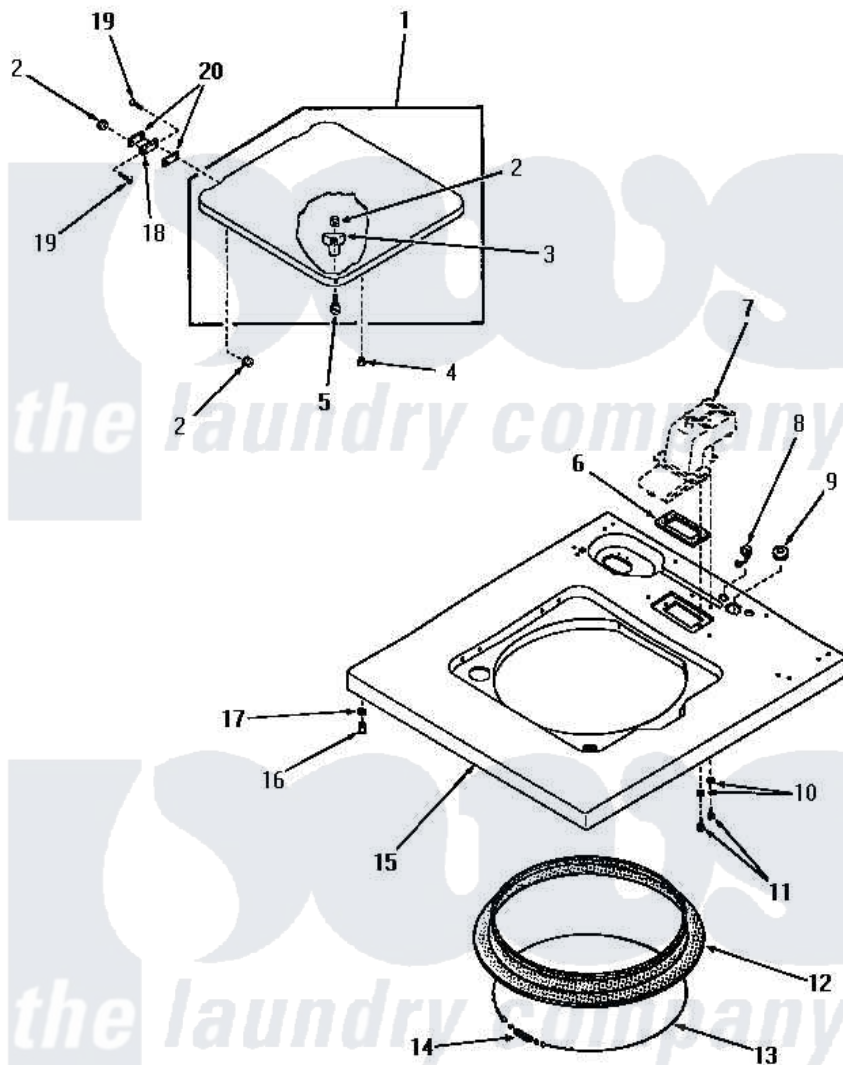

Amana FA4311 07 - CABINET TOP & LOADING DOOR

CABINET TOP AND LOADING DOOR

Amana [Residential Amana FA4311 Washer Parts](#) Parts Diagram 07 - CABINET TOP & LOADING DOOR
 Click on the part number to view part

Item	Original Part Number	Replaced By	Status	Part Description
1	26901H		Not Available	ASSY,LID & CATCH
"	26901A		Not Available	LOADING DOOR, AVOCADO
"	26901K		Not Available	LOADING DOOR, COFFEE
"	26901L		Not Available	ASSY,LID & CATCH
"	26901W		Not Available	ASSY,LID & CATCH xREPLACE
"	26901C		Not Available	LOADING DOOR, COPPERTONE
2	21752			Nut, 8-32 Hex Brilock
3	25217	R0603504		Actuator, Door Switch
4	21176			Bumper
5	26769			Assembly, Screw And Washer
6	23255		Not Available	GASKET
7	Y00000000		Not Available	SEE NOTE WATER INLET
8	21903	211881		Grommet, Cord Part Not Used- Gas Models Only
9	20118		Not Available	GROMMET,1982 INV

10	20493		Washer, 11/64 ID x 3/8 OD
11	55469	500226	Screw, 8b-16 x 5/8 Tap
12	25277		Guard, Rim
13	22352		Not Available RETAINER,WIRE
14	20791		Not Available SPRING
15	26819W		Not Available CABINET TOP, WHITE
"	26819A		Not Available CABINET TOP, AVOCADO
"	26819K		Not Available CABINET TOP, COFFEE
"	26819C		Not Available CABINET TOP, COPPERTONE
"	26819L		Not Available ASSY, TOP
"	26819H		Not Available CABINET TOP, HARVEST GOLD
16	23007		Not Available CAGED NUT
17	24861		Not Available LOCKWASHER, .448X.789SH
18	21583		Hinge
19	22649		Screw, 8-32 X 13/32 FI
20	21584		Gasket