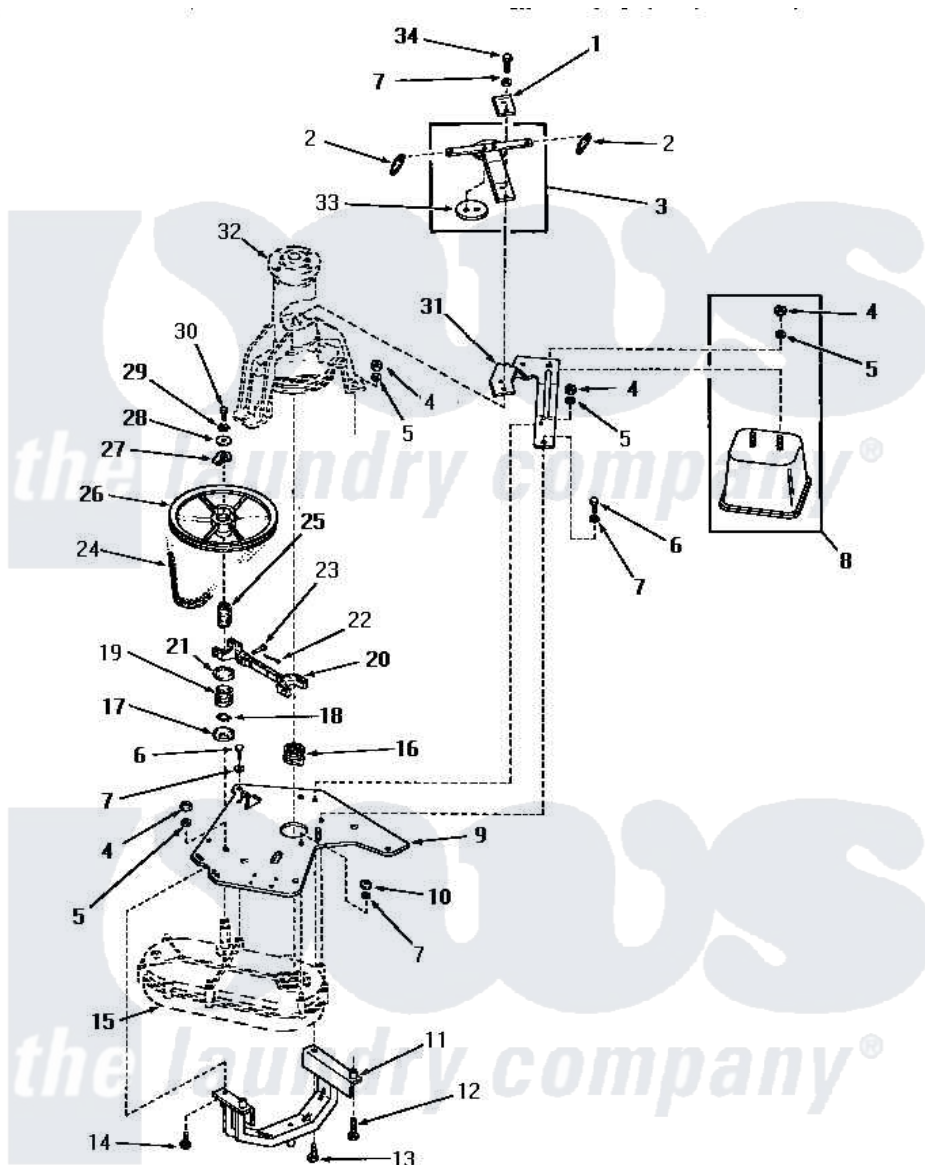

# Amana FA4311 08 - CBAL WEIGHT, BRKT, MTG PLT & TRANS

**COUNTERBALANCE WEIGHT, BRACKET,  
MOUNTING PLATE AND TRANSMISSION BELT**

Amana [Residential Amana FA4311 Washer Parts](#) Parts Diagram 08 - CBAL WEIGHT, BRKT, MTG PLT & TRANS  
Click on the part number to view part

Item	Original Part Number	Replaced By	Status	Part Description
1	<a href="#">22614</a>			Plate, Support
2	<a href="#">23632</a>			Spring
3	<a href="#">20168</a>			Assembly, Snubber
4	20274	<a href="#">62739</a>		Nut, Lock
5	<a href="#">20277</a>			Lockwasher, 3/8 Std X 3
6	<a href="#">20264</a>			Screw, 1/4-20 X 2 HeX H
7	<a href="#">03189</a>			LoCkwasher, 1/4 Std-C P
8	25230		Not Available	COUNTERBALANCE WEIGHT
9	24749		Not Available	MOUNTING PLATE
10	20275	<a href="#">27001225</a>		Nut, Jam Mid Lock 1/4-20
11	22702		Not Available	ASSY,YOKE & SLEEVE
12	Y22688		Not Available	SCREW,CAP-3/8-16X1-1/4
13	20255		Not Available	SCREW,3/8-16 X 1 HEX H
14	22687		Not Available	SCREW
15	Y00000000		Not Available	SEE NOTE TRANSMISSION ASSEMBLY
16	<a href="#">23647</a>			Jaw

17	26611	Not Available	RETAINER,SPRING-LOWER
18	<a href="#">23751</a>		Ring, Retaining
19	<a href="#">26609</a>		Spring
20	<a href="#">23732</a>		Assembly, Shifter Fork
21	<a href="#">26610</a>		Retainer, Spring-Upper
22	<a href="#">20248</a>		Pin, Cotter
23	23718	Not Available	PIN,SHIFTER
24	<a href="#">23758</a>		Belt
25	<a href="#">23644</a>		Hub
26	23773	Not Available	ASSY,PULLEY-TRANSMISSI
27	<a href="#">23643</a>		Pulley Stop
28	23716	Not Available	WASHER
29	Y03421	Not Available	LOCKWASHER
30	<a href="#">02422</a>		Screw, 1/4-20 X 1/2 HeX
31	25139	Not Available	BRACKET
32	Y00000000	Not Available	SEE NOTE MAIN BEARING
33	20453	Not Available	DISC,FRICITION
34	24233	Not Available	SCREW,CAP-1/4-20 X 3/4
NI	<a href="#">03200</a>		A-D Drive Lubricant
"	285P3	<a href="#">23911</a>	Kit Spring