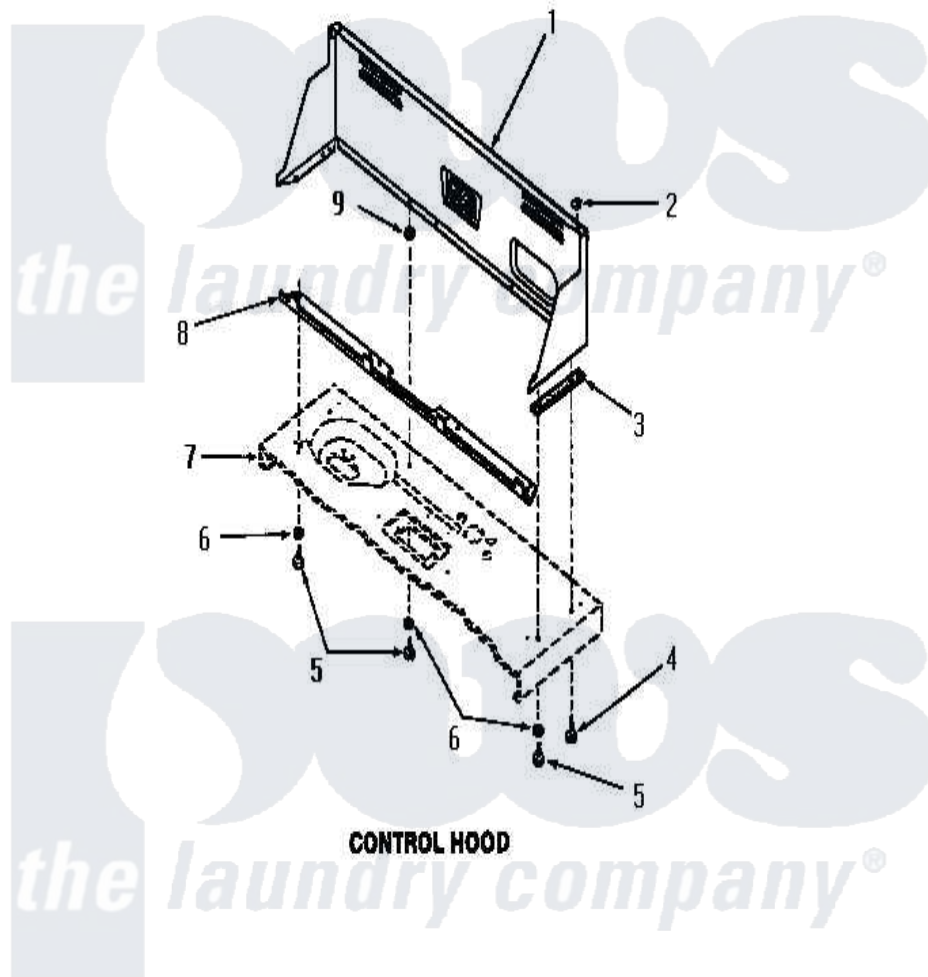

Amana FA4311 09 - CONTROL HOOD

Amana [Residential Amana FA4311 Washer Parts](#) Parts Diagram 09 - CONTROL HOOD
 Click on the part number to view part

Item	Original Part Number	Replaced By	Status	Part Description
1	26820W		Not Available	CONTROL HOOD, WHITE
"	26820H		Not Available	CONTROL HOOD GOLD
"	26820L		Not Available	CONTROL HOOD, ALMOND
"	26820C		Not Available	CONTROL HOOD, COPPERTONE
"	26820K		Not Available	CONTROL HOOD, COFFEE
"	26820A		Not Available	CONTROL HOOD, AVOCADO
2	24522			Nut, Speed-8ab-18 C1995
3	23028		Not Available	GASKET,CONTROL BOX END
4	25724		Not Available	HEX HEAD SCREW
5	52150	489464		Screw
6	20493			Washer, 11/64 ID x 3/8 OD
7	Y00000000		Not Available	SEE NOTE CABINET TOP
8	23360		Not Available	ANGLE
9	23425		Not Available	WASHER,7/32IDX7/16ODX.