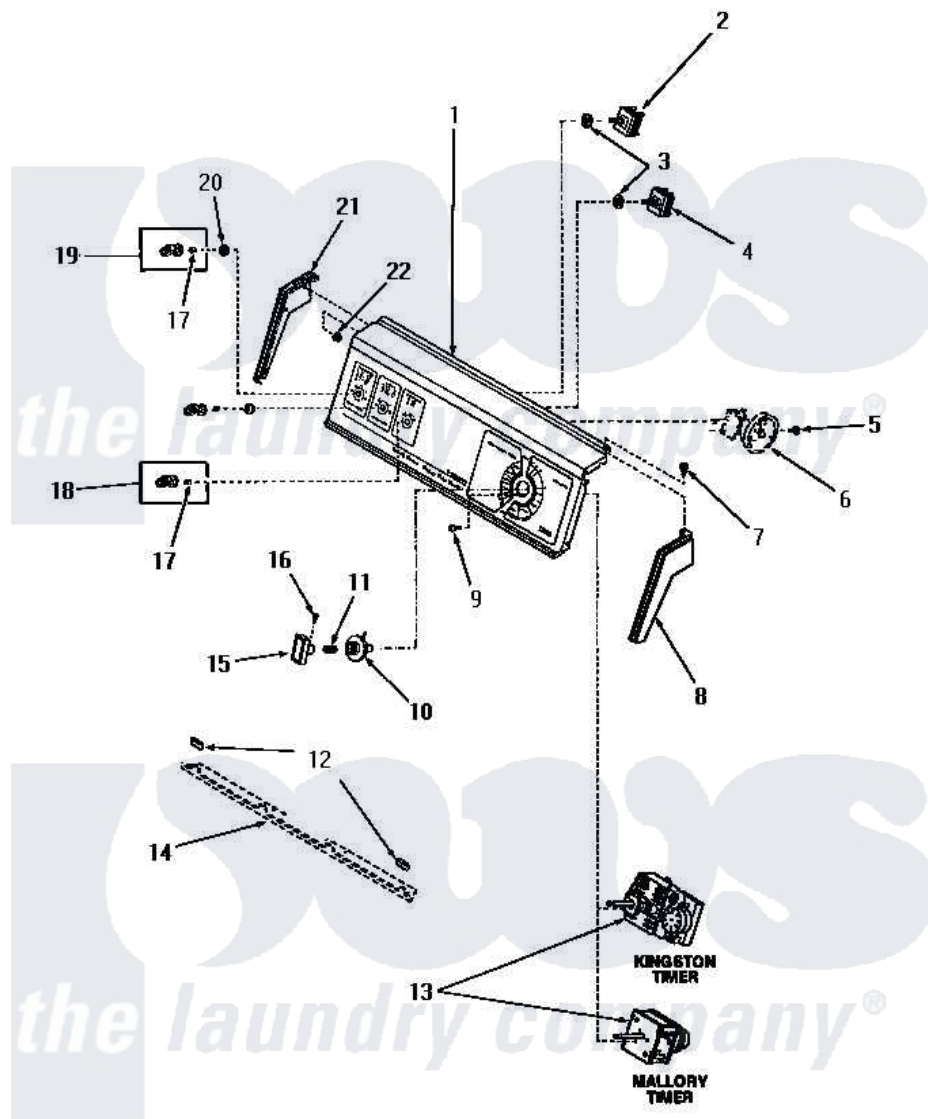

Amana FA4311 10 - CONTROL PANEL & CONTROLS

CONTROL PANEL AND CONTROLS

Amana [Residential Amana FA4311 Washer Parts](#) Parts Diagram 10 - CONTROL PANEL & CONTROLS
 Click on the part number to view part

Item	Original Part Number	Replaced By	Status	Part Description
1	27373			Screw
2	24392		Not Available	SWITCH TEMP
3	91176			Lockwasher, 3/8 Intshkp
4	24431		Not Available	SPEED SWITCH
5	23962	W10116760		Screw
6	Y00000000		Not Available	SEE NOTE PRESSURE SWITCH
7	25232		Not Available	SCREW,8AB-18X7/8 OVAL
8	25123		Not Available	CONTROL HOOD END, RIGHT
9	70212			Screw, 8-32 X 5/32 RD H
10	26326		Not Available	TIMER KNOB INDICATOR
11	26319			Spring
12	24859		Not Available	SLEEVE,SUPPORT ANGLE
13	26410		Not Available	TIMER
14	Y00000000		Not Available	SEE NOTE PANEL SUPPORT BRACKET

15	27382	Not Available	TIMER KNOB
16	26318		Screw, 8-32 X 1/4 Set S
17	23392	Not Available	CLIP FOR 26816 KNOB
19	27379	Not Available	ASSY,KNOB-SWITCH
20	24205		Nut, Knurled 3/8-24
21	25124	Not Available	CONTROL HOOD END, LEFT
22	25126	5303284616	Clip