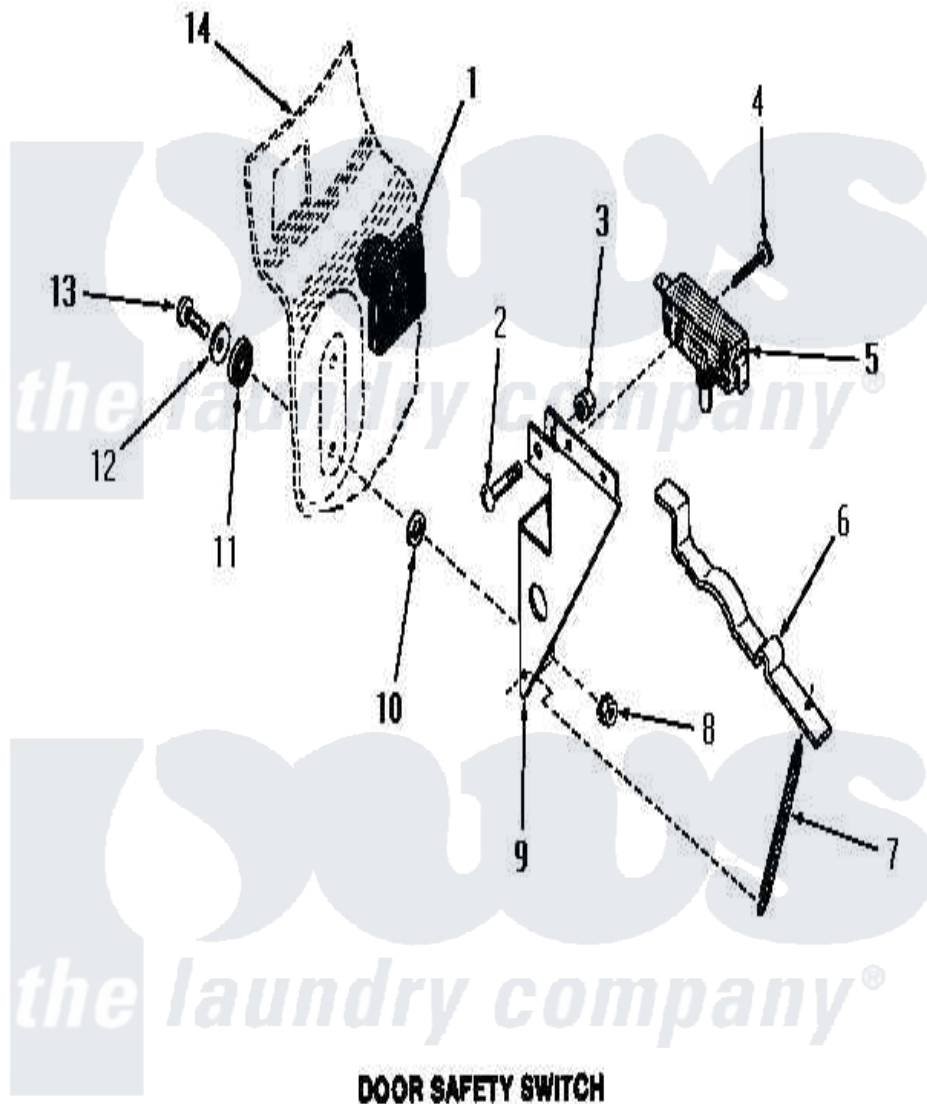

# Amana FA4311 11 - DOOR SAFETY SWITCH

**DOOR SAFETY SWITCH**

Amana [Residential Amana FA4311 Washer Parts](#) Parts Diagram 11 - DOOR SAFETY SWITCH  
 Click on the part number to view part

Item	Original Part Number	Replaced By	Status	Part Description
1	<a href="#">23591</a>			Diaphragm
2	Y02370		Not Available	SCREW,10-24X15/16 HEX
3	<a href="#">22001</a>			Nut, 10-24 Nylon Hex BR
4	<a href="#">51783</a>			Screw, 6b-20 X 7/8 HeX
5	23540		Not Available	SWITCH
6	23592		Not Available	ARM
7	26766		Not Available	SPRING
8	23951	<a href="#">M0282009</a>		Nut
9	22783		Not Available	BRACKET
10	21735		Not Available	LOCKWASHER,No.10 INTSHKP
11	02928		Not Available	WASHER
12	20492	<a href="#">M0270504</a>		Washer
13	<a href="#">21081</a>			Screw, 10-24 X 1/2 RD H
14	Y00000000		Not Available	SEE NOTE DRAIN TUB