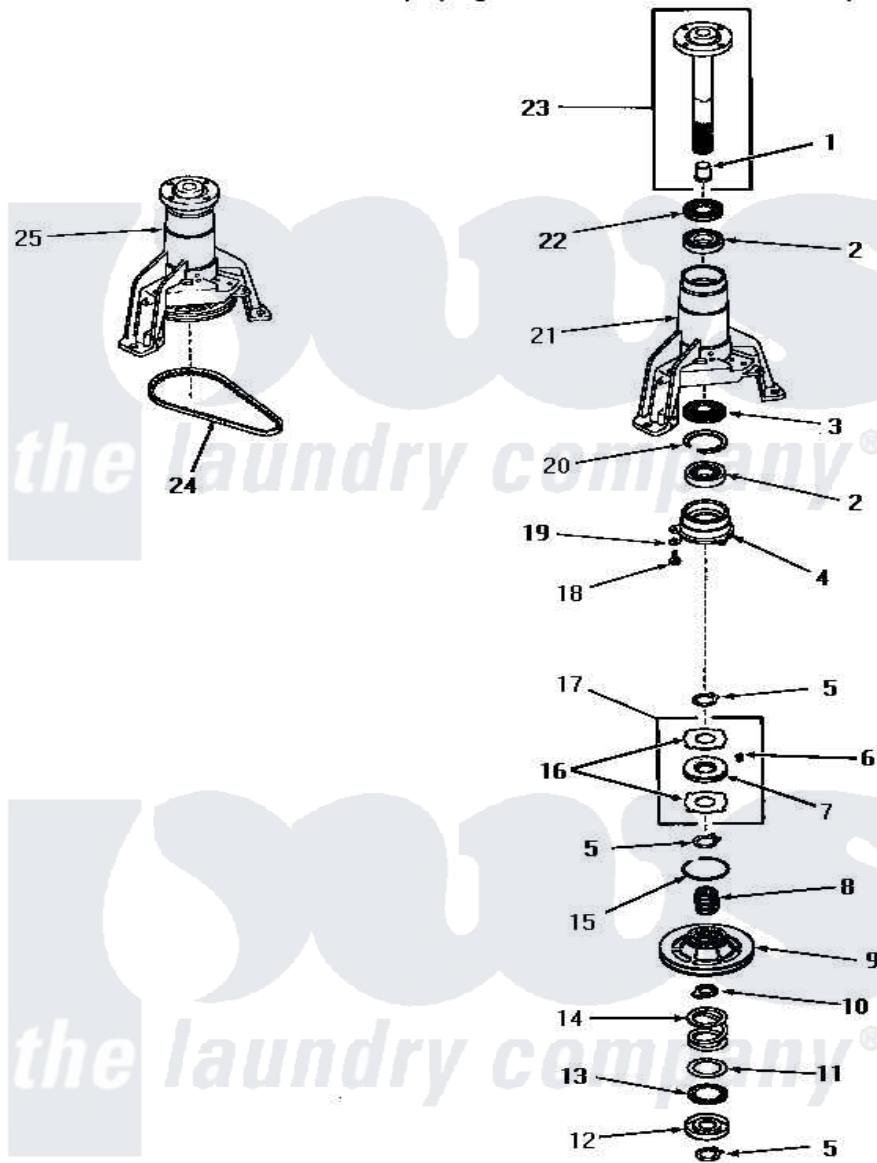

Amana FA4311 13 - MAIN BEARING ASSY & SPIN BELT

MAIN BEARING ASSEMBLY AND SPIN BELT

Amana [Residential Amana FA4311 Washer Parts](#) Parts Diagram 13 - MAIN BEARING ASSY & SPIN BELT
 Click on the part number to view part

Item	Original Part Number	Replaced By	Status	Part Description
1	25854			Bearing
2	20012			Bearing
3	26247			Slinger, Water
4	23639			Retainer
5	23724			Ring, Retaining
6	24500			Clip, Spring
7	23708			Assembly, Brake Disk
8	23634		Not Available	HUB
9	24690			Assembly, Spin Pulley
10	23635		Not Available	STOP
11	23722			Race, Bearing
12	23640			Retainer
13	23721		Not Available	BEARING,NEEDLE
14	23723			Spring
15	Y23720		Not Available	RING,SNAP
16	23637		Not Available	DISC,BRAKE

17	24599		Assembly, Brake Disk
18	02422		Screw, 1/4-20 X 1/2 HeX
19	02431		Lockwasher, 1/4 Ext Shk
20	20084	Not Available	RING,RETAINING
21	25979	Not Available	HOUSING,MAIN BEARING
22	Y21659	Not Available	SEAL
23	23731		Assembly, Spin Shaft
24	23759	Not Available	BELT
25	26018		AsseMbly, Bearing Housing-M
NI	03200		A-D Drive Lubricant